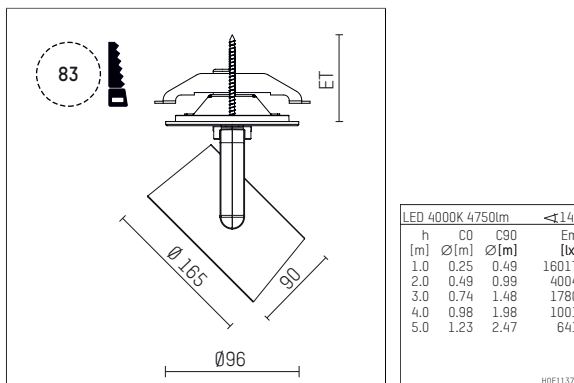

11654614 721-PA | black

lo.nely 4 | Oval Flood
floodlight

LED | 55 W 4000 K

- floodlight lo.nely 4 Oval Flood
- with recessed mounting plate
- for recessed installation into wall or ceiling
- with horizontal oval.flood light distribution
- passive thermo management
- with LED 5700 lm
- colour temperature: 4000 K
- colour rendering index: CRI >80
- L90 / B10 (50.000h)
- SDCM < 2
- net luminous flux: 4750 lm
- total load: 55 W
- luminous efficacy: 86,4 lm/W
- oval flood horizontal
- with external LED power unit, electronic, 220-240 V, 0/50/60 Hz
- temperature-controlled LED circuit board (NTC)
- power supply: supply cord with plug connection 2x5x2,5 mm², length: 360 mm
- suitable for through wiring
- housing of die cast aluminium
- microprismatic filter with very high rate of light transmission
- ceiling plate of die cast aluminium
- *UNDEFINED TEXT*
- diameter: 96 mm, recessing diameter: 83 mm
- recessing depth: 115 mm, ceiling thickness: 1-45 mm
- rotatable 360°, 95° tilttable (can be fixed)
- weight: 2,25 kg
- protection rating: IP20
- protection class I
- 5 years Hoffmeister warranty
- Made in Germany
- maximum ambient temperature: 35 °C
- certificates: manufactured according to DIN VDE 0711 / EN 60598, CE
- colour: black
- 11654614 721-PA