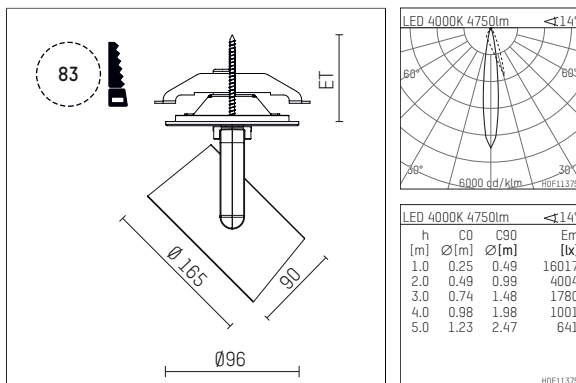

11654614 906-PA | silver

lo.nely 4 | Oval Flood
floodlight

LED | 55 W 4000 K

- floodlight lo.nely 4 Oval Flood
- with recessed mounting plate
- for recessed installation into wall or ceiling
- with horizontal oval flood light distribution
- passive thermo management
- with LED 5700 lm
- colour temperature: 4000 K
- colour rendering index: CRI >80
- L90 / B10 (50.000h)
- SDCM < 2
- net luminous flux: 4750 lm
- total load: 55 W
- luminous efficacy: 86,4 lm/W
- oval flood horizontal
- with external LED power unit, electronic, 220-240 V, 0/50/60 Hz
- temperature-controlled LED circuit board (NTC)
- power supply: supply cord with plug connection 2x5x2,5 mm², length: 360 mm
- suitable for through wiring
- housing of die cast aluminium
- microprismatic filter with very high rate of light transmission
- ceiling plate of die cast aluminium
- *UNDEFINED TEXT*
- diameter: 96 mm, recessing diameter: 83 mm
- recessing depth: 115 mm, ceiling thickness: 1-45 mm
- rotatable 360°, 95° tiltable (can be fixed)
- weight: 2,25 kg
- protection rating: IP20
- protection class I
- 5 years Hoffmeister warranty
- Made in Germany
- maximum ambient temperature: 35 °C
- certificates: manufactured according to DIN VDE 0711 / EN 60598, CE
- colour: silver
- 11654614 906-PA