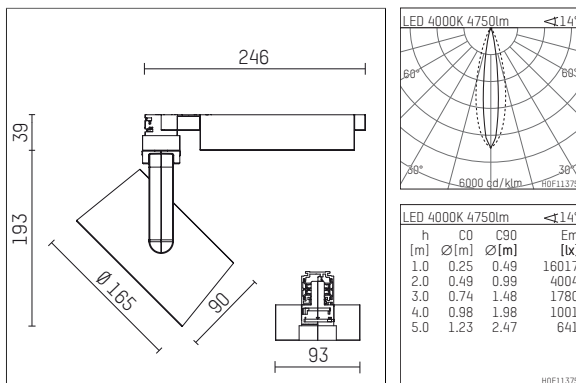

**116 546 14 906 | silver**

lo.nely 4 | Oval Flood  
floodlight

LED | 55 W 4000 K

- floodlight lo.nely 4 Oval Flood
- with 3 circuit universal adapter
- for Hoffmeister control.x tracks
- circuit selection is possible while adapter is inserted into the track
- with horizontal oval.flood light distribution
- passive thermo.management
- with LED 5700 lm
- colour temperature: 4000 K
- colour rendering index: CRI >80
- L90 / B10 (50.000h)
- SDCM < 2
- net luminous flux: 4750 lm
- total load: 55 W
- luminous efficacy: 86,4 lm/W
- oval flood horizontal
- LED power unit integrated in adapter, electronic (POTI), 220-240 V, 0/50/60 Hz
- temperature-controlled LED circuit board (NTC)
- amplitude dimming
- adapter with integrated potentiometer
- dimming range: 100-1 %
- housing of die cast aluminium
- adapter of fibreglass reinforced thermoplastic
- microprismatic filter with very high rate of light transmission
- \*UNDEFINED TEXT\*
- length: 246 mm, width: 93 mm, height: 232 mm
- rotatable 360°, 95° tiltable (can be fixed)
- weight: 2,15 kg
- protection rating: IP20
- protection class I
- 5 years Hoffmeister warranty
- Made in Germany
- maximum ambient temperature: 35 ° C
- certificates: manufactured according to DIN VDE 0711 / EN 60598, CE
- colour: silver
- 116 546 14 906