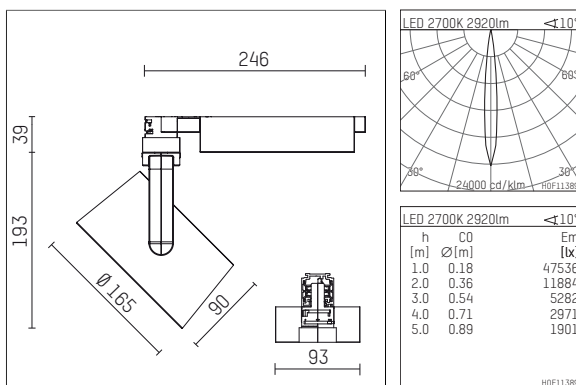

**116 547 02 721 D | black**

lo.nely 4  
spotlight  
LED | 55 W 2700 K

- spotlight lo.nely 4
- with 3 circuit DALI adapter
- for Hoffmeister control.x tracks
- circuit selection is possible while adapter is inserted into the track
- passive thermo management
- with LED 3300 lm
- colour temperature: 2700 K
- colour rendering index: CRI >90
- L90 / B10 (50.000h)
- SDCM < 3
- net luminous flux: 2920 lm
- total load: 55 W
- luminous efficacy: 53,1 lm/W
- spot
- beam angle: 10 °
- LED power unit integrated in adapter, electronic (DALI), 220-240 V, 0/50/60 Hz
- temperature-controlled LED circuit board (NTC)
- amplitude dimming
- dimming range: 100-1 %
- housing of die cast aluminium
- adapter of fibreglass reinforced thermoplastic
- safety glass, clear
- color-, protection- and conversion-filters are available as accessory
- length: 246 mm, width: 93 mm, height: 232 mm
- rotatable 360°, 95° tilttable (can be fixed)
- weight: 2,15 kg
- protection rating: IP20
- protection class I
- 5 years Hoffmeister warranty
- Made in Germany
- maximum ambient temperature: 35 ° C
- certificates: manufactured according to DIN VDE 0711 / EN 60598, CE
- colour: black
- 116 547 02 721 D

### Additional optional accessory components

description accessory general	dimensions in mm	item number	pic.-No.
honeycomb louver für Strahler lo.nely Größe 4		116 578 00 000	01
sculpture lens for spotlights lo.nely size 4	Ø: 146,5	116 571 00 000	02
soft.shape lens for spotlights lo.nely size 4	Ø: 146,5	116 570 00 000	03
soft.spot lens for spotlights lo.nely size 4	Ø: 146,5	116 574 00 000	03
prismatic glass for spotlights lo.nely size 4	Ø: 146,5	116 573 00 000	04
wide flood structured glas for spotlights lo.nely size 4	Ø: 146,5	116 572 00 000	02