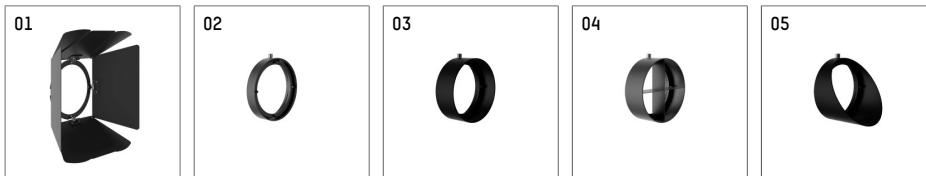

**116 547 02 721 D | black**

lo.nely 4  
spotlight  
LED | 55 W 2700 K

- spotlight lo.nely 4
- with 3 circuit DALI adapter
- for Hoffmeister control.x tracks
- circuit selection is possible while adapter is inserted into the track
- passive thermo management
- with LED 3300 lm
- colour temperature: 2700 K
- colour rendering index: CRI >90
- L90 / B10 (50.000h)
- SDCM < 3
- net luminous flux: 2920 lm
- total load: 55 W
- luminous efficacy: 53,1 lm/W
- spot
- beam angle: 10 °
- LED power unit integrated in adapter, electronic (DALI), 220-240 V, 0/50/60 Hz
- temperature-controlled LED circuit board (NTC)
- amplitude dimming
- dimming range: 100-1 %
- housing of die cast aluminium
- adapter of fibreglass reinforced thermoplastic
- safety glass, clear
- color-, protection- and conversion-filters are available as accessory
- length: 246 mm, width: 93 mm, height: 232 mm
- rotatable 360°, 95° tilttable (can be fixed)
- weight: 2,15 kg
- protection rating: IP20
- protection class I
- 5 years Hoffmeister warranty
- Made in Germany
- maximum ambient temperature: 35 ° C
- certificates: manufactured according to DIN VDE 0711 / EN 60598, CE
- colour: black
- 116 547 02 721 D

### Optional accessories

description accessory general	dimensions in mm	item number	pic.-No.
antiglare flaps, 8-leaf barn door with connection ring 11656000721 (black) for spotlights lo.nely size 4		116 564 00 721	01
connection ring suitable for attachment of accessories for spotlights lo.nely size 4		116 560 00 721	02
tube screen suitable for attachment of accessories for spotlights lo.nely size 4		116 561 00 721	03
connection tube with cross louver suitable for attachment of accessories for spotlights lo.nely size 4		116 562 00 721	04
visor suitable for attachment of accessories for spotlights lo.nely size 4		116 563 00 721	05