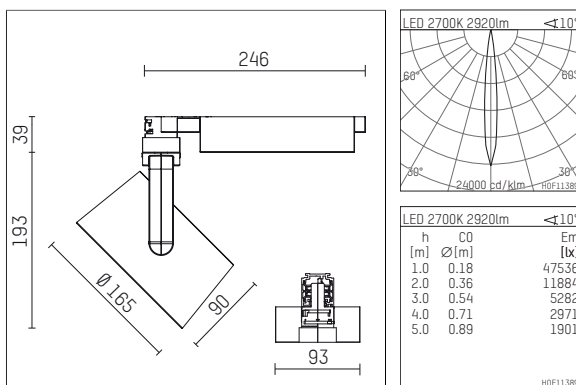

116 547 02 906 D | silver

lo.nely 4
spotlight
LED | 55 W 2700 K

- spotlight lo.nely 4
- with 3 circuit DALI adapter
- for Hoffmeister control.x tracks
- circuit selection is possible while adapter is inserted into the track
- passive thermo management
- with LED 3300 lm
- colour temperature: 2700 K
- colour rendering index: CRI >90
- L90 / B10 (50.000h)
- SDCM < 3
- net luminous flux: 2920 lm
- total load: 55 W
- luminous efficacy: 53,1 lm/W
- spot
- beam angle: 10 °
- LED power unit integrated in adapter, electronic (DALI), 220-240 V, 0/50/60 Hz
- temperature-controlled LED circuit board (NTC)
- amplitude dimming
- dimming range: 100-1 %
- housing of die cast aluminium
- adapter of fibreglass reinforced thermoplastic
- safety glass, clear
- color-, protection- and conversion-filters are available as accessory
- length: 246 mm, width: 93 mm, height: 232 mm
- rotatable 360°, 95° tilttable (can be fixed)
- weight: 2,15 kg
- protection rating: IP20
- protection class I
- 5 years Hoffmeister warranty
- Made in Germany
- maximum ambient temperature: 35 ° C
- certificates: manufactured according to DIN VDE 0711 / EN 60598, CE
- colour: silver
- 116 547 02 906 D

Additional optional accessory components

description accessory general	dimensions in mm	item number	pic.-No.
honeycomb louver für Strahler lo.nely Größe 4		116 578 00 000	01
sculpture lens for spotlights lo.nely size 4	Ø: 146,5	116 571 00 000	02
soft.shape lens for spotlights lo.nely size 4	Ø: 146,5	116 570 00 000	03
soft.spot lens for spotlights lo.nely size 4	Ø: 146,5	116 574 00 000	03
prismatic glass for spotlights lo.nely size 4	Ø: 146,5	116 573 00 000	04
wide flood structured glas for spotlights lo.nely size 4	Ø: 146,5	116 572 00 000	02