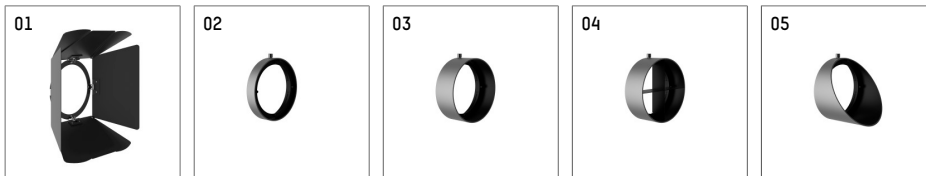

116 547 02 906 D | silver

lo.nely 4
spotlight
LED | 55 W 2700 K

- spotlight lo.nely 4
- with 3 circuit DALI adapter
- for Hoffmeister control.x tracks
- circuit selection is possible while adapter is inserted into the track
- passive thermo management
- with LED 3300 lm
- colour temperature: 2700 K
- colour rendering index: CRI >90
- L90 / B10 (50.000h)
- SDCM < 3
- net luminous flux: 2920 lm
- total load: 55 W
- luminous efficacy: 53,1 lm/W
- spot
- beam angle: 10 °
- LED power unit integrated in adapter, electronic (DALI), 220-240 V, 0/50/60 Hz
- temperature-controlled LED circuit board (NTC)
- amplitude dimming
- dimming range: 100-1 %
- housing of die cast aluminium
- adapter of fibreglass reinforced thermoplastic
- safety glass, clear
- color-, protection- and conversion-filters are available as accessory
- length: 246 mm, width: 93 mm, height: 232 mm
- rotatable 360°, 95° tilttable (can be fixed)
- weight: 2,15 kg
- protection rating: IP20
- protection class I
- 5 years Hoffmeister warranty
- Made in Germany
- maximum ambient temperature: 35 ° C
- certificates: manufactured according to DIN VDE 0711 / EN 60598, CE
- colour: silver
- 116 547 02 906 D

- Overview of accessories on the following page / s

116 547 02 906 D
accessory

Optional accessories

description accessory general	dimensions in mm	item number	pic.-No.
antiglare flaps, 8-leaf barn door with connection ring 11656000721 (black) for spotlights lo.nely size 4		116 564 00 721	01
connection ring suitable for attachment of accessories for spotlights lo.nely size 4		116 560 00 906	02
tube screen suitable for attachment of accessories for spotlights lo.nely size 4		116 561 00 906	03
connection tube with cross louver suitable for attachment of accessories for spotlights lo.nely size 4		116 562 00 906	04
visor suitable for attachment of accessories for spotlights lo.nely size 4		116 563 00 906	05