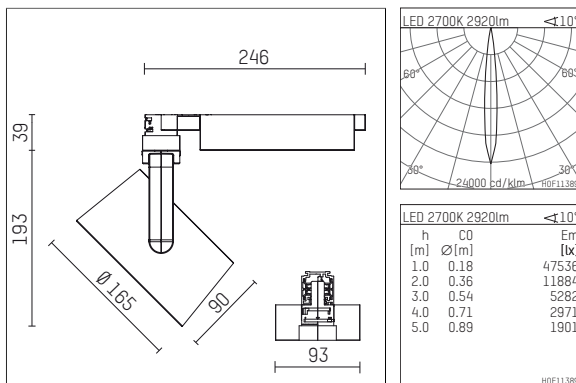

116 547 02 910 D | white

lo.nely 4
spotlight
LED | 55 W 2700 K

- spotlight lo.nely 4
- with 3 circuit DALI adapter
- for Hoffmeister control.x tracks
- circuit selection is possible while adapter is inserted into the track
- passive thermo management
- with LED 3300 lm
- colour temperature: 2700 K
- colour rendering index: CRI >90
- L90 / B10 (50.000h)
- SDCM < 3
- net luminous flux: 2920 lm
- total load: 55 W
- luminous efficacy: 53,1 lm/W
- spot
- beam angle: 10 °
- LED power unit integrated in adapter, electronic (DALI), 220-240 V, 0/50/60 Hz
- temperature-controlled LED circuit board (NTC)
- amplitude dimming
- dimming range: 100-1 %
- housing of die cast aluminium
- adapter of fibreglass reinforced thermoplastic
- safety glass, clear
- color-, protection- and conversion-filters are available as accessory
- length: 246 mm, width: 93 mm, height: 232 mm
- rotatable 360°, 95° tilttable (can be fixed)
- weight: 2,15 kg
- protection rating: IP20
- protection class I
- 5 years Hoffmeister warranty
- Made in Germany
- maximum ambient temperature: 35 ° C
- certificates: manufactured according to DIN VDE 0711 / EN 60598, CE
- colour: white (RAL9016)
- 116 547 02 910 D

Additional optional accessory components

description accessory general	dimensions in mm	item number	pic.-No.
honeycomb louver für Strahler lo.nely Größe 4		116 578 00 000	01
sculpture lens for spotlights lo.nely size 4	Ø: 146,5	116 571 00 000	02
soft.shape lens for spotlights lo.nely size 4	Ø: 146,5	116 570 00 000	03
soft.spot lens for spotlights lo.nely size 4	Ø: 146,5	116 574 00 000	03
prismatic glass for spotlights lo.nely size 4	Ø: 146,5	116 573 00 000	04
wide flood structured glas for spotlights lo.nely size 4	Ø: 146,5	116 572 00 000	02