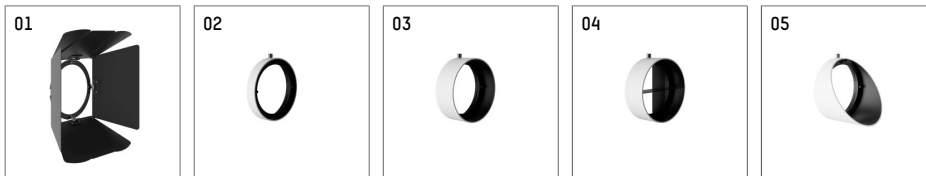

116 547 02 910 D | white

lo.nely 4
spotlight
LED | 55 W 2700 K

- spotlight lo.nely 4
- with 3 circuit DALI adapter
- for Hoffmeister control.x tracks
- circuit selection is possible while adapter is inserted into the track
- passive thermo management
- with LED 3300 lm
- colour temperature: 2700 K
- colour rendering index: CRI >90
- L90 / B10 (50.000h)
- SDCM < 3
- net luminous flux: 2920 lm
- total load: 55 W
- luminous efficacy: 53,1 lm/W
- spot
- beam angle: 10 °
- LED power unit integrated in adapter, electronic (DALI), 220-240 V, 0/50/60 Hz
- temperature-controlled LED circuit board (NTC)
- amplitude dimming
- dimming range: 100-1 %
- housing of die cast aluminium
- adapter of fibreglass reinforced thermoplastic
- safety glass, clear
- color-, protection- and conversion-filters are available as accessory
- length: 246 mm, width: 93 mm, height: 232 mm
- rotatable 360°, 95° tilttable (can be fixed)
- weight: 2,15 kg
- protection rating: IP20
- protection class I
- 5 years Hoffmeister warranty
- Made in Germany
- maximum ambient temperature: 35 ° C
- certificates: manufactured according to DIN VDE 0711 / EN 60598, CE
- colour: white (RAL9016)
- 116 547 02 910 D

- Overview of accessories on the following page / s

116 547 02 910 D
accessory

Optional accessories

description accessory general	dimensions in mm	item number	pic.-No.
antiglare flaps, 8-leaf barn door with connection ring 11656000721 (black) for spotlights lo.nely size 4		116 564 00 721	01
connection ring suitable for attachment of accessories for spotlights lo.nely size 4		116 560 00 910	02
tube screen suitable for attachment of accessories for spotlights lo.nely size 4		116 561 00 910	03
connection tube with cross louver suitable for attachment of accessories for spotlights lo.nely size 4		116 562 00 910	04
visor suitable for attachment of accessories for spotlights lo.nely size 4		116 563 00 910	05