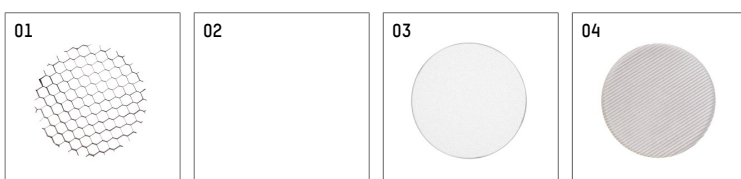

- Overview of accessories on the following page / s

116 547 02 910 D
accessory

Optional accessories

description accessory general	dimensions in mm	item number	pic.-No.
antiglare flaps, 8-leaf barn door with connection ring 11656000721 (black) for spotlights lo.nely size 4		116 564 00 721	01
connection ring suitable for attachment of accessories for spotlights lo.nely size 4		116 560 00 910	02
tube screen suitable for attachment of accessories for spotlights lo.nely size 4		116 561 00 910	03
connection tube with cross louver suitable for attachment of accessories for spotlights lo.nely size 4		116 562 00 910	04
visor suitable for attachment of accessories for spotlights lo.nely size 4		116 563 00 910	05

Additional optional accessory components

description accessory general	dimensions in mm	item number	pic.-No.
honeycomb louver für Strahler lo.nely Größe 4		116 578 00 000	01
sculpture lens for spotlights lo.nely size 4	Ø: 146,5	116 571 00 000	02
soft.shape lens for spotlights lo.nely size 4	Ø: 146,5	116 570 00 000	03
soft.spot lens for spotlights lo.nely size 4	Ø: 146,5	116 574 00 000	03
prismatic glass for spotlights lo.nely size 4	Ø: 146,5	116 573 00 000	04
wide flood structured glas for spotlights lo.nely size 4	Ø: 146,5	116 572 00 000	02