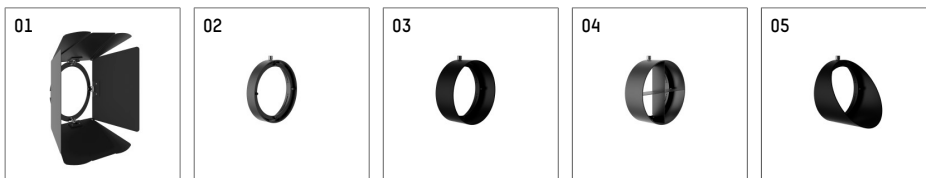

116 547 03 721 D | black

lo.nely 4
spotlight
LED | 55 W 3000 K

- spotlight lo.nely 4
- with 3 circuit DALI adapter
- for Hoffmeister control.x tracks
- circuit selection is possible while adapter is inserted into the track
- passive thermo management
- with LED 4400 lm
- colour temperature: 3000 K
- colour rendering index: CRI >90
- L90 / B10 (50.000h)
- SDCM < 2
- net luminous flux: 3900 lm
- total load: 55 W
- luminous efficacy: 70,9 lm/W
- spot
- beam angle: 10 °
- LED power unit integrated in adapter, electronic (DALI), 220-240 V, 0/50/60 Hz
- temperature-controlled LED circuit board (NTC)
- amplitude dimming
- dimming range: 100-1 %
- housing of die cast aluminium
- adapter of fibreglass reinforced thermoplastic
- safety glass, clear
- color-, protection- and conversion-filters are available as accessory
- length: 246 mm, width: 93 mm, height: 232 mm
- rotatable 360°, 95° tilttable (can be fixed)
- weight: 2,15 kg
- protection rating: IP20
- protection class I
- 5 years Hoffmeister warranty
- Made in Germany
- maximum ambient temperature: 35 ° C
- certificates: manufactured according to DIN VDE 0711 / EN 60598, CE
- colour: black
- 116 547 03 721 D

- Overview of accessories on the following page / s

116 547 03 721 D
accessory

Optional accessories

| description accessory general | dimensions in mm | item number | pic.-No. |
|--|------------------|----------------|----------|
| antiglare flaps, 8-leaf barn door with connection ring 11656000721 (black) for spotlights lo.nely size 4 | | 116 564 00 721 | 01 |
| connection ring suitable for attachment of accessories for spotlights lo.nely size 4 | | 116 560 00 721 | 02 |
| tube screen suitable for attachment of accessories for spotlights lo.nely size 4 | | 116 561 00 721 | 03 |
| connection tube with cross louver suitable for attachment of accessories for spotlights lo.nely size 4 | | 116 562 00 721 | 04 |
| visor suitable for attachment of accessories for spotlights lo.nely size 4 | | 116 563 00 721 | 05 |