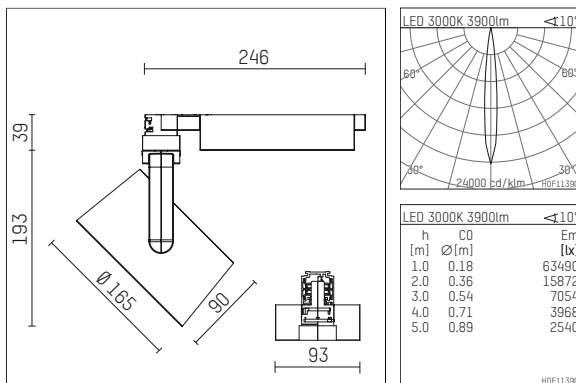

116 547 03 721 D | black

lo.nely 4
spotlight
LED | 55 W 3000 K

- spotlight lo.nely 4
- with 3 circuit DALI adapter
- for Hoffmeister control.x tracks
- circuit selection is possible while adapter is inserted into the track
- passive thermo management
- with LED 4400 lm
- colour temperature: 3000 K
- colour rendering index: CRI >90
- L90 / B10 (50.000h)
- SDCM < 2
- net luminous flux: 3900 lm
- total load: 55 W
- luminous efficacy: 70,9 lm/W
- spot
- beam angle: 10 °
- LED power unit integrated in adapter, electronic (DALI), 220-240 V, 0/50/60 Hz
- temperature-controlled LED circuit board (NTC)
- amplitude dimming
- dimming range: 100-1 %
- housing of die cast aluminium
- adapter of fibreglass reinforced thermoplastic
- safety glass, clear
- color-, protection- and conversion-filters are available as accessory
- length: 246 mm, width: 93 mm, height: 232 mm
- rotatable 360°, 95° tilttable (can be fixed)
- weight: 2,15 kg
- protection rating: IP20
- protection class I
- 5 years Hoffmeister warranty
- Made in Germany
- maximum ambient temperature: 35 ° C
- certificates: manufactured according to DIN VDE 0711 / EN 60598, CE
- colour: black
- 116 547 03 721 D

Additional optional accessory components

| description accessory general | dimensions in mm | item number | pic.-No. |
|---|------------------|----------------|----------|
| honeycomb louver für Strahler lo.nely Größe 4 | | 116 578 00 000 | 01 |
| sculpture lens for spotlights lo.nely size 4 | Ø: 146,5 | 116 571 00 000 | 02 |
| soft.shape lens for spotlights lo.nely size 4 | Ø: 146,5 | 116 570 00 000 | 03 |
| soft.spot lens for spotlights lo.nely size 4 | Ø: 146,5 | 116 574 00 000 | 03 |
| prismatic glass for spotlights lo.nely size 4 | Ø: 146,5 | 116 573 00 000 | 04 |
| wide flood structured glas for spotlights lo.nely size 4 | Ø: 146,5 | 116 572 00 000 | 02 |