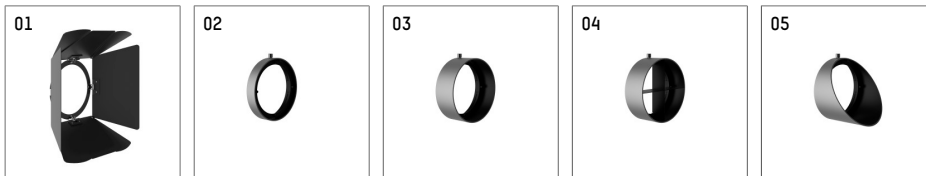

## 116 547 03 906 D | silver

lo.nely 4  
spotlight  
LED | 55 W 3000 K

- spotlight lo.nely 4
- with 3 circuit DALI adapter
- for Hoffmeister control.x tracks
- circuit selection is possible while adapter is inserted into the track
- passive thermo management
- with LED 4400 lm
- colour temperature: 3000 K
- colour rendering index: CRI >90
- L90 / B10 (50.000h)
- SDCM < 2
- net luminous flux: 3900 lm
- total load: 55 W
- luminous efficacy: 70,9 lm/W
- spot
- beam angle: 10 °
- LED power unit integrated in adapter, electronic (DALI), 220-240 V, 0/50/60 Hz
- temperature-controlled LED circuit board (NTC)
- amplitude dimming
- dimming range: 100-1 %
- housing of die cast aluminium
- adapter of fibreglass reinforced thermoplastic
- safety glass, clear
- color-, protection- and conversion-filters are available as accessory
- length: 246 mm, width: 93 mm, height: 232 mm
- rotatable 360°, 95° tilttable (can be fixed)
- weight: 2,15 kg
- protection rating: IP20
- protection class I
- 5 years Hoffmeister warranty
- Made in Germany
- maximum ambient temperature: 35 ° C
- certificates: manufactured according to DIN VDE 0711 / EN 60598, CE
- colour: silver
- 116 547 03 906 D

### Optional accessories

description accessory general	dimensions in mm	item number	pic.-No.
antiglare flaps, 8-leaf barn door with connection ring 11656000721 (black) for spotlights lo.nely size 4		116 564 00 721	01
connection ring suitable for attachment of accessories for spotlights lo.nely size 4		116 560 00 906	02
tube screen suitable for attachment of accessories for spotlights lo.nely size 4		116 561 00 906	03
connection tube with cross louver suitable for attachment of accessories for spotlights lo.nely size 4		116 562 00 906	04
visor suitable for attachment of accessories for spotlights lo.nely size 4		116 563 00 906	05