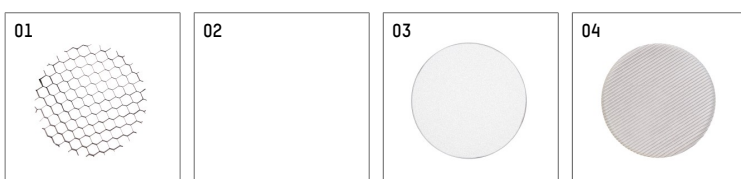

## 116 547 03 906 D | silver

lo.nely 4  
spotlight  
LED | 55 W 3000 K

- spotlight lo.nely 4
- with 3 circuit DALI adapter
- for Hoffmeister control.x tracks
- circuit selection is possible while adapter is inserted into the track
- passive thermo management
- with LED 4400 lm
- colour temperature: 3000 K
- colour rendering index: CRI >90
- L90 / B10 (50.000h)
- SDCM < 2
- net luminous flux: 3900 lm
- total load: 55 W
- luminous efficacy: 70,9 lm/W
- spot
- beam angle: 10 °
- LED power unit integrated in adapter, electronic (DALI), 220-240 V, 0/50/60 Hz
- temperature-controlled LED circuit board (NTC)
- amplitude dimming
- dimming range: 100-1 %
- housing of die cast aluminium
- adapter of fibreglass reinforced thermoplastic
- safety glass, clear
- color-, protection- and conversion-filters are available as accessory
- length: 246 mm, width: 93 mm, height: 232 mm
- rotatable 360°, 95° tilttable (can be fixed)
- weight: 2,15 kg
- protection rating: IP20
- protection class I
- 5 years Hoffmeister warranty
- Made in Germany
- maximum ambient temperature: 35 ° C
- certificates: manufactured according to DIN VDE 0711 / EN 60598, CE
- colour: silver
- 116 547 03 906 D

### Additional optional accessory components

description accessory general	dimensions in mm	item number	pic.-No.
honeycomb louver für Strahler lo.nely Größe 4		116 578 00 000	01
sculpture lens for spotlights lo.nely size 4	Ø: 146,5	116 571 00 000	02
soft.shape lens for spotlights lo.nely size 4	Ø: 146,5	116 570 00 000	03
soft.spot lens for spotlights lo.nely size 4	Ø: 146,5	116 574 00 000	03
prismatic glass for spotlights lo.nely size 4	Ø: 146,5	116 573 00 000	04
wide flood structured glas for spotlights lo.nely size 4	Ø: 146,5	116 572 00 000	02