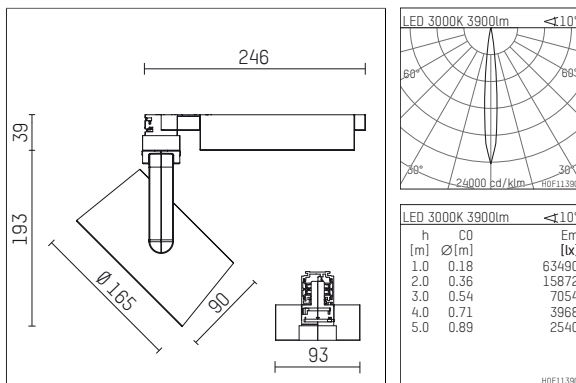

## 116 547 03 906 D | silver

lo.nely 4  
spotlight  
LED | 55 W 3000 K

- spotlight lo.nely 4
- with 3 circuit DALI adapter
- for Hoffmeister control.x tracks
- circuit selection is possible while adapter is inserted into the track
- passive thermo management
- with LED 4400 lm
- colour temperature: 3000 K
- colour rendering index: CRI >90
- L90 / B10 (50.000h)
- SDCM < 2
- net luminous flux: 3900 lm
- total load: 55 W
- luminous efficacy: 70,9 lm/W
- spot
- beam angle: 10 °
- LED power unit integrated in adapter, electronic (DALI), 220-240 V, 0/50/60 Hz
- temperature-controlled LED circuit board (NTC)
- amplitude dimming
- dimming range: 100-1 %
- housing of die cast aluminium
- adapter of fibreglass reinforced thermoplastic
- safety glass, clear
- color-, protection- and conversion-filters are available as accessory
- length: 246 mm, width: 93 mm, height: 232 mm
- rotatable 360°, 95° tilttable (can be fixed)
- weight: 2,15 kg
- protection rating: IP20
- protection class I
- 5 years Hoffmeister warranty
- Made in Germany
- maximum ambient temperature: 35 ° C
- certificates: manufactured according to DIN VDE 0711 / EN 60598, CE
- colour: silver
- 116 547 03 906 D

### Additional optional accessory components

description accessory general	dimensions in mm	item number	pic.-No.
honeycomb louver für Strahler lo.nely Größe 4		116 578 00 000	01
sculpture lens for spotlights lo.nely size 4	Ø: 146,5	116 571 00 000	02
soft.shape lens for spotlights lo.nely size 4	Ø: 146,5	116 570 00 000	03
soft.spot lens for spotlights lo.nely size 4	Ø: 146,5	116 574 00 000	03
prismatic glass for spotlights lo.nely size 4	Ø: 146,5	116 573 00 000	04
wide flood structured glas for spotlights lo.nely size 4	Ø: 146,5	116 572 00 000	02