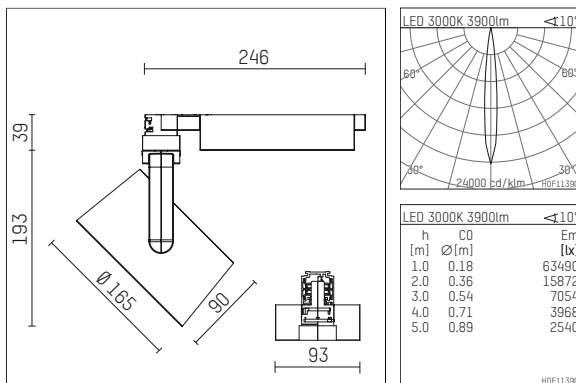

## 116 547 03 910 D | white

lo.nely 4  
spotlight  
LED | 55 W 3000 K

- spotlight lo.nely 4
- with 3 circuit DALI adapter
- for Hoffmeister control.x tracks
- circuit selection is possible while adapter is inserted into the track
- passive thermo management
- with LED 4400 lm
- colour temperature: 3000 K
- colour rendering index: CRI >90
- L90 / B10 (50.000h)
- SDCM < 2
- net luminous flux: 3900 lm
- total load: 55 W
- luminous efficacy: 70,9 lm/W
- spot
- beam angle: 10 °
- LED power unit integrated in adapter, electronic (DALI), 220-240 V, 0/50/60 Hz
- temperature-controlled LED circuit board (NTC)
- amplitude dimming
- dimming range: 100-1 %
- housing of die cast aluminium
- adapter of fibreglass reinforced thermoplastic
- safety glass, clear
- color-, protection- and conversion-filters are available as accessory
- length: 246 mm, width: 93 mm, height: 232 mm
- rotatable 360°, 95° tilttable (can be fixed)
- weight: 2,15 kg
- protection rating: IP20
- protection class I
- 5 years Hoffmeister warranty
- Made in Germany
- maximum ambient temperature: 35 ° C
- certificates: manufactured according to DIN VDE 0711 / EN 60598, CE
- colour: white (RAL9016)
- 116 547 03 910 D

### Additional optional accessory components

description accessory general	dimensions in mm	item number	pic.-No.
honeycomb louver für Strahler lo.nely Größe 4		116 578 00 000	01
sculpture lens for spotlights lo.nely size 4	∅: 146,5	116 571 00 000	02
soft.shape lens for spotlights lo.nely size 4	∅: 146,5	116 570 00 000	03
soft.spot lens for spotlights lo.nely size 4	∅: 146,5	116 574 00 000	03
prismatic glass for spotlights lo.nely size 4	∅: 146,5	116 573 00 000	04
wide flood structured glas for spotlights lo.nely size 4	∅: 146,5	116 572 00 000	02