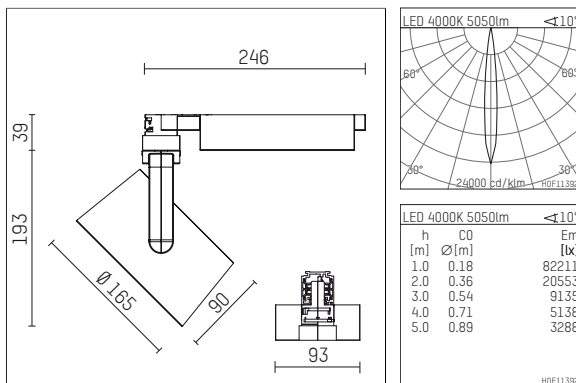

116 547 04 721 D | black

lo.nely 4
spotlight
LED | 55 W 4000 K

- spotlight lo.nely 4
- with 3 circuit DALI adapter
- for Hoffmeister control.x tracks
- circuit selection is possible while adapter is inserted into the track
- passive thermo management
- with LED 5700 lm
- colour temperature: 4000 K
- colour rendering index: CRI >80
- L90 / B10 (50.000h)
- SDCM < 2
- net luminous flux: 5050 lm
- total load: 55 W
- luminous efficacy: 91,8 lm/W
- spot
- beam angle: 10 °
- LED power unit integrated in adapter, electronic (DALI), 220-240 V, 0/50/60 Hz
- temperature-controlled LED circuit board (NTC)
- amplitude dimming
- dimming range: 100-1 %
- housing of die cast aluminium
- adapter of fibreglass reinforced thermoplastic
- safety glass, clear
- color-, protection- and conversion-filters are available as accessory
- length: 246 mm, width: 93 mm, height: 232 mm
- rotatable 360°, 95° tilttable (can be fixed)
- weight: 2,15 kg
- protection rating: IP20
- protection class I
- 5 years Hoffmeister warranty
- Made in Germany
- maximum ambient temperature: 35 °C
- certificates: manufactured according to DIN VDE 0711 / EN 60598, CE
- colour: black
- 116 547 04 721 D

Additional optional accessory components

description accessory general	dimensions in mm	item number	pic.-No.
honeycomb louver für Strahler lo.nely Größe 4		116 578 00 000	01
sculpture lens for spotlights lo.nely size 4	Ø: 146,5	116 571 00 000	02
soft.shape lens for spotlights lo.nely size 4	Ø: 146,5	116 570 00 000	03
soft.spot lens for spotlights lo.nely size 4	Ø: 146,5	116 574 00 000	03
prismatic glass for spotlights lo.nely size 4	Ø: 146,5	116 573 00 000	04
wide flood structured glas for spotlights lo.nely size 4	Ø: 146,5	116 572 00 000	02