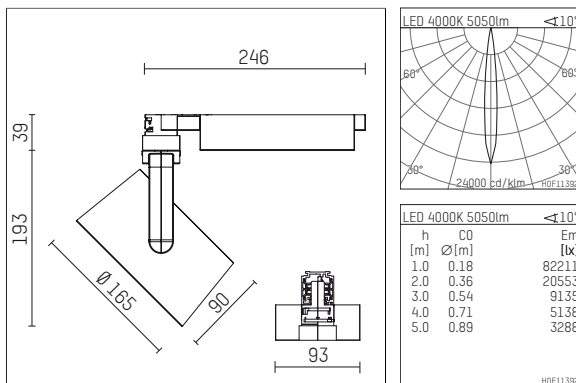

## 116 547 04 906 D | silver

lo.nely 4  
spotlight  
LED | 55 W 4000 K

- spotlight lo.nely 4
- with 3 circuit DALI adapter
- for Hoffmeister control.x tracks
- circuit selection is possible while adapter is inserted into the track
- passive thermo management
- with LED 5700 lm
- colour temperature: 4000 K
- colour rendering index: CRI >80
- L90 / B10 (50.000h)
- SDCM < 2
- net luminous flux: 5050 lm
- total load: 55 W
- luminous efficacy: 91,8 lm/W
- spot
- beam angle: 10 °
- LED power unit integrated in adapter, electronic (DALI), 220-240 V, 0/50/60 Hz
- temperature-controlled LED circuit board (NTC)
- amplitude dimming
- dimming range: 100-1 %
- housing of die cast aluminium
- adapter of fibreglass reinforced thermoplastic
- safety glass, clear
- color-, protection- and conversion-filters are available as accessory
- length: 246 mm, width: 93 mm, height: 232 mm
- rotatable 360°, 95° tilttable (can be fixed)
- weight: 2,15 kg
- protection rating: IP20
- protection class I
- 5 years Hoffmeister warranty
- Made in Germany
- maximum ambient temperature: 35 ° C
- certificates: manufactured according to DIN VDE 0711 / EN 60598, CE
- colour: silver
- 116 547 04 906 D

### Additional optional accessory components

description accessory general	dimensions in mm	item number	pic.-No.
honeycomb louver für Strahler lo.nely Größe 4		116 578 00 000	01
sculpture lens for spotlights lo.nely size 4	Ø: 146,5	116 571 00 000	02
soft.shape lens for spotlights lo.nely size 4	Ø: 146,5	116 570 00 000	03
soft.spot lens for spotlights lo.nely size 4	Ø: 146,5	116 574 00 000	03
prismatic glass for spotlights lo.nely size 4	Ø: 146,5	116 573 00 000	04
wide flood structured glas for spotlights lo.nely size 4	Ø: 146,5	116 572 00 000	02