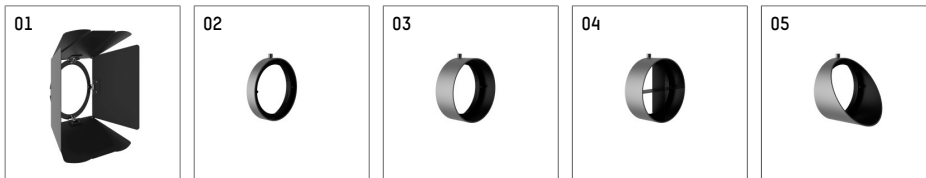

## 116 547 04 906 D | silver

lo.nely 4  
spotlight  
LED | 55 W 4000 K

- spotlight lo.nely 4
- with 3 circuit DALI adapter
- for Hoffmeister control.x tracks
- circuit selection is possible while adapter is inserted into the track
- passive thermo management
- with LED 5700 lm
- colour temperature: 4000 K
- colour rendering index: CRI >80
- L90 / B10 (50.000h)
- SDCM < 2
- net luminous flux: 5050 lm
- total load: 55 W
- luminous efficacy: 91,8 lm/W
- spot
- beam angle: 10 °
- LED power unit integrated in adapter, electronic (DALI), 220-240 V, 0/50/60 Hz
- temperature-controlled LED circuit board (NTC)
- amplitude dimming
- dimming range: 100-1 %
- housing of die cast aluminium
- adapter of fibreglass reinforced thermoplastic
- safety glass, clear
- color-, protection- and conversion-filters are available as accessory
- length: 246 mm, width: 93 mm, height: 232 mm
- rotatable 360°, 95° tilttable (can be fixed)
- weight: 2,15 kg
- protection rating: IP20
- protection class I
- 5 years Hoffmeister warranty
- Made in Germany
- maximum ambient temperature: 35 ° C
- certificates: manufactured according to DIN VDE 0711 / EN 60598, CE
- colour: silver
- 116 547 04 906 D

### Optional accessories

description accessory general	dimensions in mm	item number	pic.-No.
antiglare flaps, 8-leaf barn door with connection ring 11656000721 (black) for spotlights lo.nely size 4		116 564 00 721	01
connection ring suitable for attachment of accessories for spotlights lo.nely size 4		116 560 00 906	02
tube screen suitable for attachment of accessories for spotlights lo.nely size 4		116 561 00 906	03
connection tube with cross louver suitable for attachment of accessories for spotlights lo.nely size 4		116 562 00 906	04
visor suitable for attachment of accessories for spotlights lo.nely size 4		116 563 00 906	05