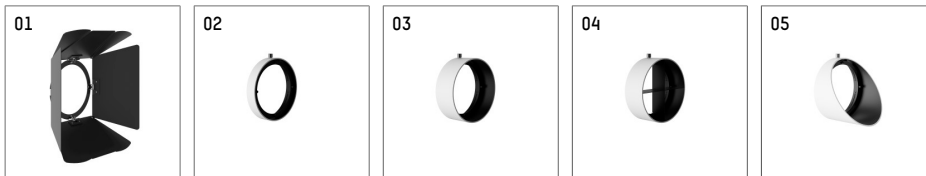

116 547 04 910 D | white

lo.nely 4
spotlight
LED | 55 W 4000 K

- spotlight lo.nely 4
- with 3 circuit DALI adapter
- for Hoffmeister control.x tracks
- circuit selection is possible while adapter is inserted into the track
- passive thermo management
- with LED 5700 lm
- colour temperature: 4000 K
- colour rendering index: CRI >80
- L90 / B10 (50.000h)
- SDCM < 2
- net luminous flux: 5050 lm
- total load: 55 W
- luminous efficacy: 91,8 lm/W
- spot
- beam angle: 10 °
- LED power unit integrated in adapter, electronic (DALI), 220-240 V, 0/50/60 Hz
- temperature-controlled LED circuit board (NTC)
- amplitude dimming
- dimming range: 100-1 %
- housing of die cast aluminium
- adapter of fibreglass reinforced thermoplastic
- safety glass, clear
- color-, protection- and conversion-filters are available as accessory
- length: 246 mm, width: 93 mm, height: 232 mm
- rotatable 360°, 95° tilttable (can be fixed)
- weight: 2,15 kg
- protection rating: IP20
- protection class I
- 5 years Hoffmeister warranty
- Made in Germany
- maximum ambient temperature: 35 ° C
- certificates: manufactured according to DIN VDE 0711 / EN 60598, CE
- colour: white (RAL9016)
- 116 547 04 910 D

- Overview of accessories on the following page / s

116 547 04 910 D
accessory

Optional accessories

description accessory general	dimensions in mm	item number	pic.-No.
antiglare flaps, 8-leaf barn door with connection ring 11656000721 (black) for spotlights lo.nely size 4		116 564 00 721	01
connection ring suitable for attachment of accessories for spotlights lo.nely size 4		116 560 00 910	02
tube screen suitable for attachment of accessories for spotlights lo.nely size 4		116 561 00 910	03
connection tube with cross louver suitable for attachment of accessories for spotlights lo.nely size 4		116 562 00 910	04
visor suitable for attachment of accessories for spotlights lo.nely size 4		116 563 00 910	05