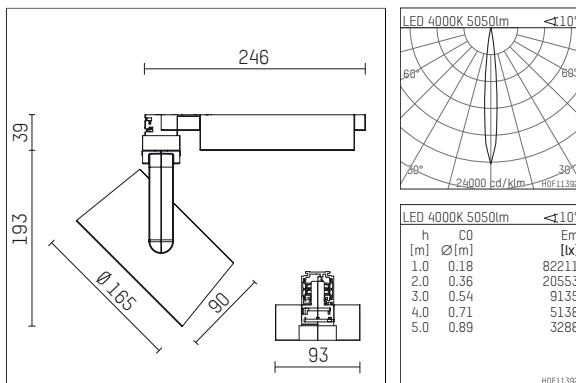

116 547 04 910 D | white

lo.nely 4
spotlight
LED | 55 W 4000 K

- spotlight lo.nely 4
- with 3 circuit DALI adapter
- for Hoffmeister control.x tracks
- circuit selection is possible while adapter is inserted into the track
- passive thermo management
- with LED 5700 lm
- colour temperature: 4000 K
- colour rendering index: CRI >80
- L90 / B10 (50.000h)
- SDCM < 2
- net luminous flux: 5050 lm
- total load: 55 W
- luminous efficacy: 91,8 lm/W
- spot
- beam angle: 10 °
- LED power unit integrated in adapter, electronic (DALI), 220-240 V, 0/50/60 Hz
- temperature-controlled LED circuit board (NTC)
- amplitude dimming
- dimming range: 100-1 %
- housing of die cast aluminium
- adapter of fibreglass reinforced thermoplastic
- safety glass, clear
- color-, protection- and conversion-filters are available as accessory
- length: 246 mm, width: 93 mm, height: 232 mm
- rotatable 360°, 95° tilttable (can be fixed)
- weight: 2,15 kg
- protection rating: IP20
- protection class I
- 5 years Hoffmeister warranty
- Made in Germany
- maximum ambient temperature: 35 ° C
- certificates: manufactured according to DIN VDE 0711 / EN 60598, CE
- colour: white (RAL9016)
- 116 547 04 910 D

Additional optional accessory components

description accessory general	dimensions in mm	item number	pic.-No.
honeycomb louver für Strahler lo.nely Größe 4		116 578 00 000	01
sculpture lens for spotlights lo.nely size 4	Ø: 146,5	116 571 00 000	02
soft.shape lens for spotlights lo.nely size 4	Ø: 146,5	116 570 00 000	03
soft.spot lens for spotlights lo.nely size 4	Ø: 146,5	116 574 00 000	03
prismatic glass for spotlights lo.nely size 4	Ø: 146,5	116 573 00 000	04
wide flood structured glas for spotlights lo.nely size 4	Ø: 146,5	116 572 00 000	02