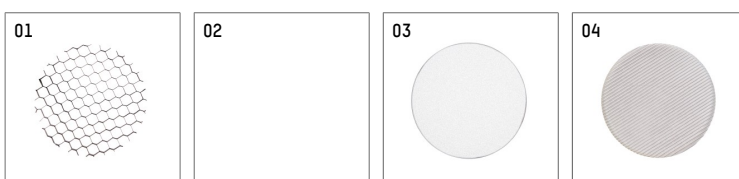

- Overview of accessories on the following page / s

116 547 04 910 D
accessory

Optional accessories

description accessory general	dimensions in mm	item number	pic.-No.
antiglare flaps, 8-leaf barn door with connection ring 11656000721 (black) for spotlights lo.nely size 4		116 564 00 721	01
connection ring suitable for attachment of accessories for spotlights lo.nely size 4		116 560 00 910	02
tube screen suitable for attachment of accessories for spotlights lo.nely size 4		116 561 00 910	03
connection tube with cross louver suitable for attachment of accessories for spotlights lo.nely size 4		116 562 00 910	04
visor suitable for attachment of accessories for spotlights lo.nely size 4		116 563 00 910	05

Additional optional accessory components

description accessory general	dimensions in mm	item number	pic.-No.
honeycomb louver für Strahler lo.nely Größe 4		116 578 00 000	01
sculpture lens for spotlights lo.nely size 4	Ø: 146,5	116 571 00 000	02
soft.shape lens for spotlights lo.nely size 4	Ø: 146,5	116 570 00 000	03
soft.spot lens for spotlights lo.nely size 4	Ø: 146,5	116 574 00 000	03
prismatic glass for spotlights lo.nely size 4	Ø: 146,5	116 573 00 000	04
wide flood structured glas for spotlights lo.nely size 4	Ø: 146,5	116 572 00 000	02