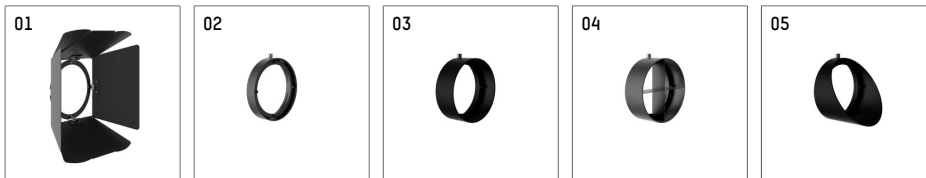

## 11654712 721-PA | black

lo.nely 4  
spotlight  
LED | 55 W 2700 K

- spotlight lo.nely 4
- with recessed mounting plate
- for recessed installation into wall or ceiling
- passive thermo management
- with LED 3300 lm
- colour temperature: 2700 K
- colour rendering index: CRI >90
- L90 / B10 (50.000h)
- SDCM < 3
- net luminous flux: 2920 lm
- total load: 55 W
- luminous efficacy: 53,1 lm/W
- spot
- beam angle: 10 °
- with external LED power unit, electronic, 220-240 V, 0/50/60 Hz
- power supply: supply cord with plug connection 2x5x2,5 mm<sup>2</sup>, length: 360 mm
- suitable for through wiring
- housing of die cast aluminium
- safety glass, clear
- ceiling plate of die cast aluminium
- color-, protection- and conversion-filters are available as accessory
- diameter: 96 mm, recessing diameter: 83 mm
- recessing depth: 115 mm, ceiling thickness: 1-45 mm
- rotatable 360°, 95° tiltable (can be fixed)
- weight: 2,25 kg
- protection rating: IP20
- protection class I
- 5 years Hoffmeister warranty
- Made in Germany
- maximum ambient temperature: 35 ° C
- certificates: manufactured according to DIN VDE 0711 / EN 60598, CE
- colour: black
- 11654712 721-PA

### Optional accessories

description accessory general	dimensions in mm	item number	pic.-No.
antiglare flaps, 8-leaf barn door with connection ring 11656000721 (black) for spotlights lo.nely size 4		116 564 00 721	01
connection ring suitable for attachment of accessories for spotlights lo.nely size 4		116 560 00 721	02
tube screen suitable for attachment of accessories for spotlights lo.nely size 4		116 561 00 721	03
connection tube with cross louver suitable for attachment of accessories for spotlights lo.nely size 4		116 562 00 721	04
visor suitable for attachment of accessories for spotlights lo.nely size 4		116 563 00 721	05