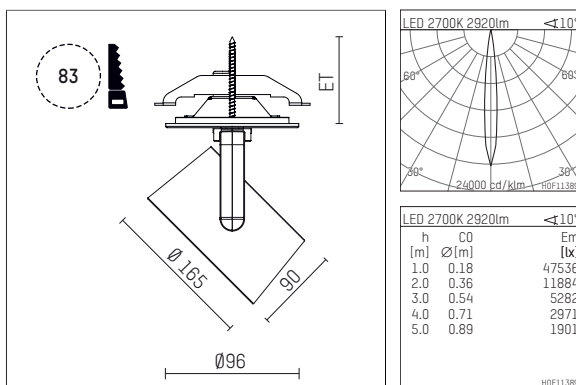

## 11654712 721-PA | black

lo.nely 4  
spotlight  
LED | 55 W 2700 K

- spotlight lo.nely 4
- with recessed mounting plate
- for recessed installation into wall or ceiling
- passive thermo management
- with LED 3300 lm
- colour temperature: 2700 K
- colour rendering index: CRI >90
- L90 / B10 (50.000h)
- SDCM < 3
- net luminous flux: 2920 lm
- total load: 55 W
- luminous efficacy: 53,1 lm/W
- spot
- beam angle: 10 °
- with external LED power unit, electronic, 220-240 V, 0/50/60 Hz
- power supply: supply cord with plug connection 2x5x2,5 mm<sup>2</sup>, length: 360 mm
- suitable for through wiring
- housing of die cast aluminium
- safety glass, clear
- ceiling plate of die cast aluminium
- color-, protection- and conversion-filters are available as accessory
- diameter: 96 mm, recessing diameter: 83 mm
- recessing depth: 115 mm, ceiling thickness: 1-45 mm
- rotatable 360°, 95° tiltable (can be fixed)
- weight: 2,25 kg
- protection rating: IP20
- protection class I
- 5 years Hoffmeister warranty
- Made in Germany
- maximum ambient temperature: 35 ° C
- certificates: manufactured according to DIN VDE 0711 / EN 60598, CE
- colour: black
- 11654712 721-PA

### Additional optional accessory components

description accessory general	dimensions in mm	item number	pic.-No.
honeycomb louver für Strahler lo.nely Größe 4		116 578 00 000	01
sculpture lens for spotlights lo.nely size 4	Ø: 146,5	116 571 00 000	02
soft.shape lens for spotlights lo.nely size 4	Ø: 146,5	116 570 00 000	03
soft.spot lens for spotlights lo.nely size 4	Ø: 146,5	116 574 00 000	03
prismatic glass for spotlights lo.nely size 4	Ø: 146,5	116 573 00 000	04
wide flood structured glas for spotlights lo.nely size 4	Ø: 146,5	116 572 00 000	02