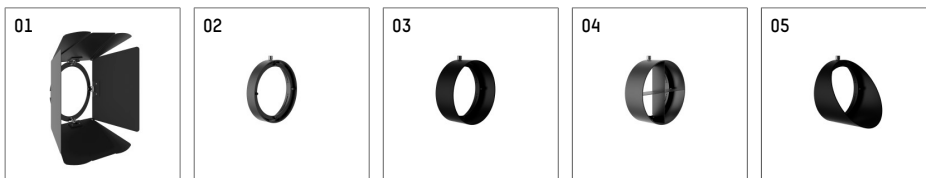

116 547 12 721 | black

lo.nely 4
spotlight
LED | 55 W 2700 K

- spotlight lo.nely 4
- with 3 circuit universal adapter
- for Hoffmeister control.x tracks
- circuit selection is possible while adapter is inserted into the track
- passive thermo management
- with LED 3300 lm
- colour temperature: 2700 K
- colour rendering index: CRI >90
- L90 / B10 (50.000h)
- SDCM < 3
- net luminous flux: 2920 lm
- total load: 55 W
- luminous efficacy: 53,1 lm/W
- spot
- beam angle: 10 °
- LED power unit integrated in adapter, electronic (POTI), 220-240 V, 0/50/60 Hz
- temperature-controlled LED circuit board (NTC)
- amplitude dimming
- adapter with integrated potentiometer
- dimming range: 100-1 %
- housing of die cast aluminium
- adapter of fibreglass reinforced thermoplastic
- safety glass, clear
- color-, protection- and conversion-filters are available as accessory
- length: 246 mm, width: 93 mm, height: 232 mm
- rotatable 360°, 95° tiltable (can be fixed)
- weight: 2,15 kg
- protection rating: IP20
- protection class I
- 5 years Hoffmeister warranty
- Made in Germany
- maximum ambient temperature: 35 ° C
- certificates: manufactured according to DIN VDE 0711 / EN 60598, CE
- colour: black
- 116 547 12 721

- Overview of accessories on the following page / s

116 547 12 721
accessory

Optional accessories

description accessory general	dimensions in mm	item number	pic.-No.
antiglare flaps, 8-leaf barn door with connection ring 11656000721 (black) for spotlights lo.nely size 4		116 564 00 721	01
connection ring suitable for attachment of accessories for spotlights lo.nely size 4		116 560 00 721	02
tube screen suitable for attachment of accessories for spotlights lo.nely size 4		116 561 00 721	03
connection tube with cross louver suitable for attachment of accessories for spotlights lo.nely size 4		116 562 00 721	04
visor suitable for attachment of accessories for spotlights lo.nely size 4		116 563 00 721	05