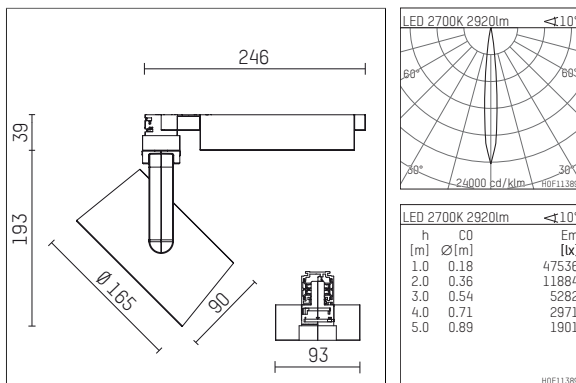

116 547 12 721 | black

lo.nely 4
spotlight
LED | 55 W 2700 K

- spotlight lo.nely 4
- with 3 circuit universal adapter
- for Hoffmeister control.x tracks
- circuit selection is possible while adapter is inserted into the track
- passive thermo management
- with LED 3300 lm
- colour temperature: 2700 K
- colour rendering index: CRI >90
- L90 / B10 (50.000h)
- SDCM < 3
- net luminous flux: 2920 lm
- total load: 55 W
- luminous efficacy: 53,1 lm/W
- spot
- beam angle: 10 °
- LED power unit integrated in adapter, electronic (POTI), 220-240 V, 0/50/60 Hz
- temperature-controlled LED circuit board (NTC)
- amplitude dimming
- adapter with integrated potentiometer
- dimming range: 100-1 %
- housing of die cast aluminium
- adapter of fibreglass reinforced thermoplastic
- safety glass, clear
- color-, protection- and conversion-filters are available as accessory
- length: 246 mm, width: 93 mm, height: 232 mm
- rotatable 360°, 95° tiltable (can be fixed)
- weight: 2,15 kg
- protection rating: IP20
- protection class I
- 5 years Hoffmeister warranty
- Made in Germany
- maximum ambient temperature: 35 ° C
- certificates: manufactured according to DIN VDE 0711 / EN 60598, CE
- colour: black
- 116 547 12 721

Additional optional accessory components

description accessory general	dimensions in mm	item number	pic.-No.
honeycomb louver für Strahler lo.nely Größe 4		116 578 00 000	01
sculpture lens for spotlights lo.nely size 4	Ø: 146,5	116 571 00 000	02
soft.shape lens for spotlights lo.nely size 4	Ø: 146,5	116 570 00 000	03
soft.spot lens for spotlights lo.nely size 4	Ø: 146,5	116 574 00 000	03
prismatic glass for spotlights lo.nely size 4	Ø: 146,5	116 573 00 000	04
wide flood structured glas for spotlights lo.nely size 4	Ø: 146,5	116 572 00 000	02