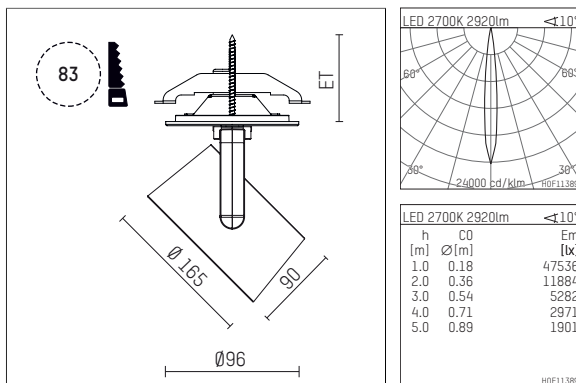

11654712 906-PA | silver

lo.nely 4
spotlight
LED | 55 W 2700 K

- spotlight lo.nely 4
- with recessed mounting plate
- for recessed installation into wall or ceiling
- passive thermo management
- with LED 3300 lm
- colour temperature: 2700 K
- colour rendering index: CRI >90
- L90 / B10 (50.000h)
- SDCM < 3
- net luminous flux: 2920 lm
- total load: 55 W
- luminous efficacy: 53,1 lm/W
- spot
- beam angle: 10 °
- with external LED power unit, electronic, 220-240 V, 0/50/60 Hz
- power supply: supply cord with plug connection 2x5x2,5 mm², length: 360 mm
- suitable for through wiring
- housing of die cast aluminium
- safety glass, clear
- ceiling plate of die cast aluminium
- color-, protection- and conversion-filters are available as accessory
- diameter: 96 mm, recessing diameter: 83 mm
- recessing depth: 115 mm, ceiling thickness: 1-45 mm
- rotatable 360°, 95° tiltable (can be fixed)
- weight: 2,25 kg
- protection rating: IP20
- protection class I
- 5 years Hoffmeister warranty
- Made in Germany
- maximum ambient temperature: 35 ° C
- certificates: manufactured according to DIN VDE 0711 / EN 60598, CE
- colour: silver
- 11654712 906-PA

Additional optional accessory components

description accessory general	dimensions in mm	item number	pic.-No.
honeycomb louver für Strahler lo.nely Größe 4		116 578 00 000	01
sculpture lens for spotlights lo.nely size 4	Ø: 146,5	116 571 00 000	02
soft.shape lens for spotlights lo.nely size 4	Ø: 146,5	116 570 00 000	03
soft.spot lens for spotlights lo.nely size 4	Ø: 146,5	116 574 00 000	03
prismatic glass for spotlights lo.nely size 4	Ø: 146,5	116 573 00 000	04
wide flood structured glas for spotlights lo.nely size 4	Ø: 146,5	116 572 00 000	02