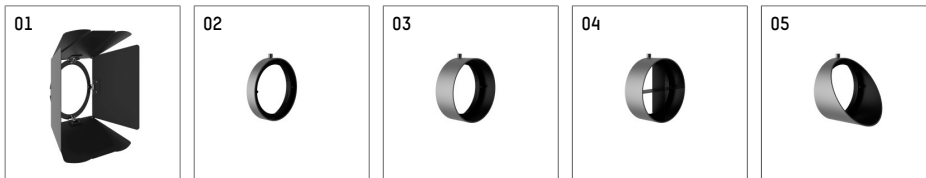

11654712 906-PA | silver

lo.nely 4
spotlight
LED | 55 W 2700 K

- spotlight lo.nely 4
- with recessed mounting plate
- for recessed installation into wall or ceiling
- passive thermo management
- with LED 3300 lm
- colour temperature: 2700 K
- colour rendering index: CRI >90
- L90 / B10 (50.000h)
- SDCM < 3
- net luminous flux: 2920 lm
- total load: 55 W
- luminous efficacy: 53,1 lm/W
- spot
- beam angle: 10 °
- with external LED power unit, electronic, 220-240 V, 0/50/60 Hz
- power supply: supply cord with plug connection 2x5x2,5 mm², length: 360 mm
- suitable for through wiring
- housing of die cast aluminium
- safety glass, clear
- ceiling plate of die cast aluminium
- color-, protection- and conversion-filters are available as accessory
- diameter: 96 mm, recessing diameter: 83 mm
- recessing depth: 115 mm, ceiling thickness: 1-45 mm
- rotatable 360°, 95° tiltable (can be fixed)
- weight: 2,25 kg
- protection rating: IP20
- protection class I
- 5 years Hoffmeister warranty
- Made in Germany
- maximum ambient temperature: 35 ° C
- certificates: manufactured according to DIN VDE 0711 / EN 60598, CE
- colour: silver
- 11654712 906-PA

- Overview of accessories on the following page / s

11654712 906-PA
accessory

Optional accessories

description accessory general	dimensions in mm	item number	pic.-No.
antiglare flaps, 8-leaf barn door with connection ring 11656000721 (black) for spotlights lo.nely size 4		116 564 00 721	01
connection ring suitable for attachment of accessories for spotlights lo.nely size 4		116 560 00 906	02
tube screen suitable for attachment of accessories for spotlights lo.nely size 4		116 561 00 906	03
connection tube with cross louver suitable for attachment of accessories for spotlights lo.nely size 4		116 562 00 906	04
visor suitable for attachment of accessories for spotlights lo.nely size 4		116 563 00 906	05