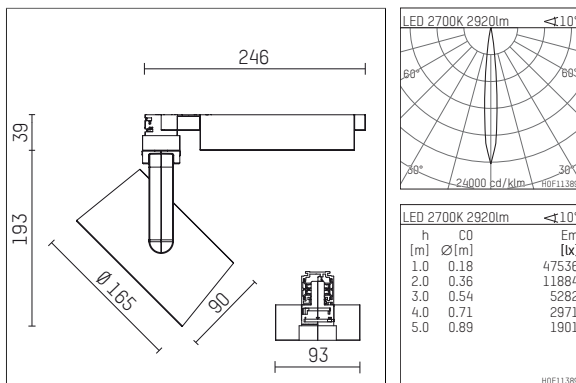

116 547 12 906 | silver

lo.nely 4
spotlight
LED | 55 W 2700 K

- spotlight lo.nely 4
- with 3 circuit universal adapter
- for Hoffmeister control.x tracks
- circuit selection is possible while adapter is inserted into the track
- passive thermo management
- with LED 3300 lm
- colour temperature: 2700 K
- colour rendering index: CRI >90
- L90 / B10 (50.000h)
- SDCM < 3
- net luminous flux: 2920 lm
- total load: 55 W
- luminous efficacy: 53,1 lm/W
- spot
- beam angle: 10 °
- LED power unit integrated in adapter, electronic (POTI), 220-240 V, 0/50/60 Hz
- temperature-controlled LED circuit board (NTC)
- amplitude dimming
- adapter with integrated potentiometer
- dimming range: 100-1 %
- housing of die cast aluminium
- adapter of fibreglass reinforced thermoplastic
- safety glass, clear
- color-, protection- and conversion-filters are available as accessory
- length: 246 mm, width: 93 mm, height: 232 mm
- rotatable 360°, 95° tiltable (can be fixed)
- weight: 2,15 kg
- protection rating: IP20
- protection class I
- 5 years Hoffmeister warranty
- Made in Germany
- maximum ambient temperature: 35 ° C
- certificates: manufactured according to DIN VDE 0711 / EN 60598, CE
- colour: silver
- 116 547 12 906

Additional optional accessory components

description accessory general	dimensions in mm	item number	pic.-No.
honeycomb louver für Strahler lo.nely Größe 4		116 578 00 000	01
sculpture lens for spotlights lo.nely size 4	Ø: 146,5	116 571 00 000	02
soft.shape lens for spotlights lo.nely size 4	Ø: 146,5	116 570 00 000	03
soft.spot lens for spotlights lo.nely size 4	Ø: 146,5	116 574 00 000	03
prismatic glass for spotlights lo.nely size 4	Ø: 146,5	116 573 00 000	04
wide flood structured glas for spotlights lo.nely size 4	Ø: 146,5	116 572 00 000	02