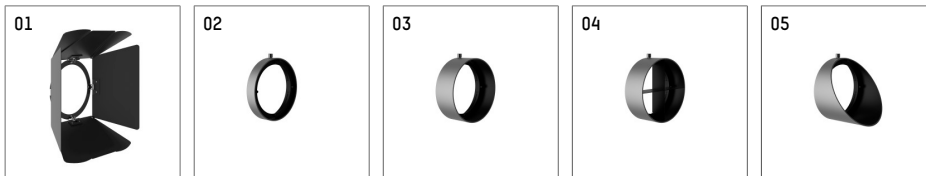

116 547 12 906 | silver

lo.nely 4
spotlight
LED | 55 W 2700 K

- spotlight lo.nely 4
- with 3 circuit universal adapter
- for Hoffmeister control.x tracks
- circuit selection is possible while adapter is inserted into the track
- passive thermo management
- with LED 3300 lm
- colour temperature: 2700 K
- colour rendering index: CRI >90
- L90 / B10 (50.000h)
- SDCM < 3
- net luminous flux: 2920 lm
- total load: 55 W
- luminous efficacy: 53,1 lm/W
- spot
- beam angle: 10 °
- LED power unit integrated in adapter, electronic (POTI), 220-240 V, 0/50/60 Hz
- temperature-controlled LED circuit board (NTC)
- amplitude dimming
- adapter with integrated potentiometer
- dimming range: 100-1 %
- housing of die cast aluminium
- adapter of fibreglass reinforced thermoplastic
- safety glass, clear
- color-, protection- and conversion-filters are available as accessory
- length: 246 mm, width: 93 mm, height: 232 mm
- rotatable 360°, 95° tiltable (can be fixed)
- weight: 2,15 kg
- protection rating: IP20
- protection class I
- 5 years Hoffmeister warranty
- Made in Germany
- maximum ambient temperature: 35 ° C
- certificates: manufactured according to DIN VDE 0711 / EN 60598, CE
- colour: silver
- 116 547 12 906

- Overview of accessories on the following page / s

116 547 12 906
accessory

Optional accessories

description accessory general	dimensions in mm	item number	pic.-No.
antiglare flaps, 8-leaf barn door with connection ring 11656000721 (black) for spotlights lo.nely size 4		116 564 00 721	01
connection ring suitable for attachment of accessories for spotlights lo.nely size 4		116 560 00 906	02
tube screen suitable for attachment of accessories for spotlights lo.nely size 4		116 561 00 906	03
connection tube with cross louver suitable for attachment of accessories for spotlights lo.nely size 4		116 562 00 906	04
visor suitable for attachment of accessories for spotlights lo.nely size 4		116 563 00 906	05