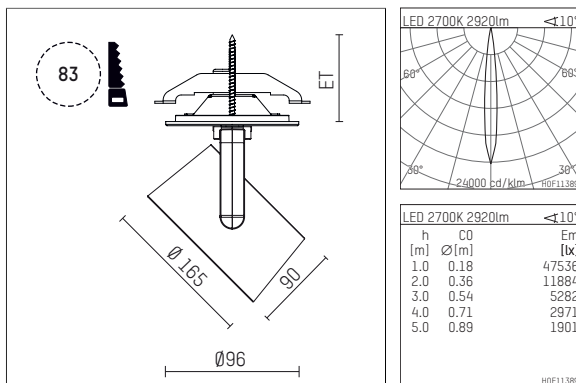

11654712 910-PA | white

lo.nely 4
spotlight
LED | 55 W 2700 K

- spotlight lo.nely 4
- with recessed mounting plate
- for recessed installation into wall or ceiling
- passive thermo management
- with LED 3300 lm
- colour temperature: 2700 K
- colour rendering index: CRI >90
- L90 / B10 (50.000h)
- SDCM < 3
- net luminous flux: 2920 lm
- total load: 55 W
- luminous efficacy: 53,1 lm/W
- spot
- beam angle: 10 °
- with external LED power unit, electronic, 220-240 V, 0/50/60 Hz
- power supply: supply cord with plug connection 2x5x2,5 mm², length: 360 mm
- suitable for through wiring
- housing of die cast aluminium
- safety glass, clear
- ceiling plate of die cast aluminium
- color-, protection- and conversion-filters are available as accessory
- diameter: 96 mm, recessing diameter: 83 mm
- recessing depth: 115 mm, ceiling thickness: 1-45 mm
- rotatable 360°, 95° tiltable (can be fixed)
- weight: 2,25 kg
- protection rating: IP20
- protection class I
- 5 years Hoffmeister warranty
- Made in Germany
- maximum ambient temperature: 35 ° C
- certificates: manufactured according to DIN VDE 0711 / EN 60598, CE
- colour: white (RAL9016)
- 11654712 910-PA

Additional optional accessory components

description accessory general	dimensions in mm	item number	pic.-No.
honeycomb louver für Strahler lo.nely Größe 4		116 578 00 000	01
sculpture lens for spotlights lo.nely size 4	Ø: 146,5	116 571 00 000	02
soft.shape lens for spotlights lo.nely size 4	Ø: 146,5	116 570 00 000	03
soft.spot lens for spotlights lo.nely size 4	Ø: 146,5	116 574 00 000	03
prismatic glass for spotlights lo.nely size 4	Ø: 146,5	116 573 00 000	04
wide flood structured glas for spotlights lo.nely size 4	Ø: 146,5	116 572 00 000	02