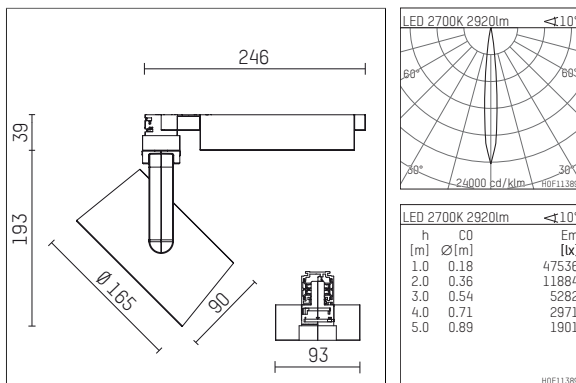

116 547 12 910 | white

lo.nely 4
spotlight
LED | 55 W 2700 K

- spotlight lo.nely 4
- with 3 circuit universal adapter
- for Hoffmeister control.x tracks
- circuit selection is possible while adapter is inserted into the track
- passive thermo management
- with LED 3300 lm
- colour temperature: 2700 K
- colour rendering index: CRI >90
- L90 / B10 (50.000h)
- SDCM < 3
- net luminous flux: 2920 lm
- total load: 55 W
- luminous efficacy: 53,1 lm/W
- spot
- beam angle: 10 °
- LED power unit integrated in adapter, electronic (POTI), 220-240 V, 0/50/60 Hz
- temperature-controlled LED circuit board (NTC)
- amplitude dimming
- adapter with integrated potentiometer
- dimming range: 100-1 %
- housing of die cast aluminium
- adapter of fibreglass reinforced thermoplastic
- safety glass, clear
- color-, protection- and conversion-filters are available as accessory
- length: 246 mm, width: 93 mm, height: 232 mm
- rotatable 360°, 95° tiltable (can be fixed)
- weight: 2,15 kg
- protection rating: IP20
- protection class I
- 5 years Hoffmeister warranty
- Made in Germany
- maximum ambient temperature: 35 ° C
- certificates: manufactured according to DIN VDE 0711 / EN 60598, CE
- colour: white (RAL9016)
- 116 547 12 910

Additional optional accessory components

description accessory general	dimensions in mm	item number	pic.-No.
honeycomb louver für Strahler lo.nely Größe 4		116 578 00 000	01
sculpture lens for spotlights lo.nely size 4	Ø: 146,5	116 571 00 000	02
soft.shape lens for spotlights lo.nely size 4	Ø: 146,5	116 570 00 000	03
soft.spot lens for spotlights lo.nely size 4	Ø: 146,5	116 574 00 000	03
prismatic glass for spotlights lo.nely size 4	Ø: 146,5	116 573 00 000	04
wide flood structured glas for spotlights lo.nely size 4	Ø: 146,5	116 572 00 000	02