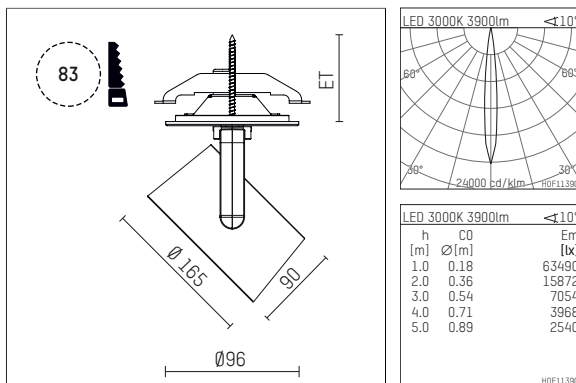

11654713 721-PA | black

lo.nely 4
spotlight
LED | 55 W 3000 K

- spotlight lo.nely 4
- with recessed mounting plate
- for recessed installation into wall or ceiling
- passive thermo management
- with LED 4400 lm
- colour temperature: 3000 K
- colour rendering index: CRI >90
- L90 / B10 (50.000h)
- SDCM < 2
- net luminous flux: 3900 lm
- total load: 55 W
- luminous efficacy: 70,9 lm/W
- spot
- beam angle: 10 °
- with external LED power unit, electronic, 220-240 V, 0/50/60 Hz
- power supply: supply cord with plug connection 2x5x2,5 mm², length: 360 mm
- suitable for through wiring
- housing of die cast aluminium
- safety glass, clear
- ceiling plate of die cast aluminium
- color-, protection- and conversion-filters are available as accessory
- diameter: 96 mm, recessing diameter: 83 mm
- recessing depth: 115 mm, ceiling thickness: 1-45 mm
- rotatable 360°, 95° tiltable (can be fixed)
- weight: 2,25 kg
- protection rating: IP20
- protection class I
- 5 years Hoffmeister warranty
- Made in Germany
- maximum ambient temperature: 35 ° C
- certificates: manufactured according to DIN VDE 0711 / EN 60598, CE
- colour: black
- 11654713 721-PA

Additional optional accessory components

description accessory general	dimensions in mm	item number	pic.-No.
honeycomb louver für Strahler lo.nely Größe 4		116 578 00 000	01
sculpture lens for spotlights lo.nely size 4	Ø: 146,5	116 571 00 000	02
soft.shape lens for spotlights lo.nely size 4	Ø: 146,5	116 570 00 000	03
soft.spot lens for spotlights lo.nely size 4	Ø: 146,5	116 574 00 000	03
prismatic glass for spotlights lo.nely size 4	Ø: 146,5	116 573 00 000	04
wide flood structured glas for spotlights lo.nely size 4	Ø: 146,5	116 572 00 000	02