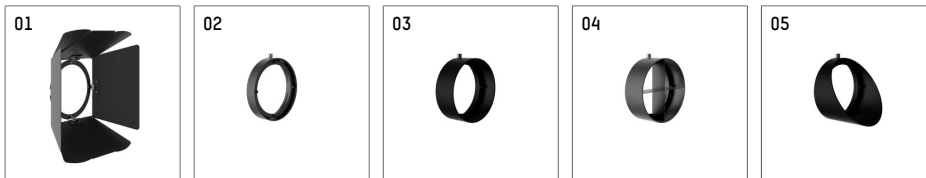

11654713 721-PA | black

lo.nely 4
spotlight
LED | 55 W 3000 K

- spotlight lo.nely 4
- with recessed mounting plate
- for recessed installation into wall or ceiling
- passive thermo management
- with LED 4400 lm
- colour temperature: 3000 K
- colour rendering index: CRI >90
- L90 / B10 (50.000h)
- SDCM < 2
- net luminous flux: 3900 lm
- total load: 55 W
- luminous efficacy: 70,9 lm/W
- spot
- beam angle: 10 °
- with external LED power unit, electronic, 220-240 V, 0/50/60 Hz
- power supply: supply cord with plug connection 2x5x2,5 mm², length: 360 mm
- suitable for through wiring
- housing of die cast aluminium
- safety glass, clear
- ceiling plate of die cast aluminium
- color-, protection- and conversion-filters are available as accessory
- diameter: 96 mm, recessing diameter: 83 mm
- recessing depth: 115 mm, ceiling thickness: 1-45 mm
- rotatable 360°, 95° tiltable (can be fixed)
- weight: 2,25 kg
- protection rating: IP20
- protection class I
- 5 years Hoffmeister warranty
- Made in Germany
- maximum ambient temperature: 35 ° C
- certificates: manufactured according to DIN VDE 0711 / EN 60598, CE
- colour: black
- 11654713 721-PA

Additional optional accessory components

description accessory general	dimensions in mm	item number	pic.-No.
honeycomb louver für Strahler lo.nely Größe 4		116 578 00 000	01
sculpture lens for spotlights lo.nely size 4	Ø: 146,5	116 571 00 000	02
soft.shape lens for spotlights lo.nely size 4	Ø: 146,5	116 570 00 000	03
soft.spot lens for spotlights lo.nely size 4	Ø: 146,5	116 574 00 000	03
prismatic glass for spotlights lo.nely size 4	Ø: 146,5	116 573 00 000	04
wide flood structured glas for spotlights lo.nely size 4	Ø: 146,5	116 572 00 000	02