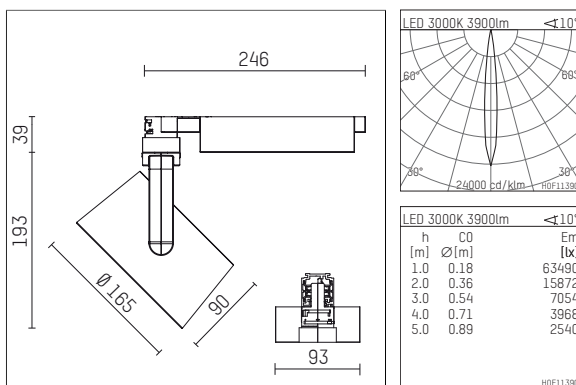

116 547 13 721 | black

lo.nely 4
spotlight
LED | 55 W 3000 K

- spotlight lo.nely 4
- with 3 circuit universal adapter
- for Hoffmeister control.x tracks
- circuit selection is possible while adapter is inserted into the track
- passive thermo management
- with LED 4400 lm
- colour temperature: 3000 K
- colour rendering index: CRI >90
- L90 / B10 (50.000h)
- SDCM < 2
- net luminous flux: 3900 lm
- total load: 55 W
- luminous efficacy: 70,9 lm/W
- spot
- beam angle: 10 °
- LED power unit integrated in adapter, electronic (POTI), 220-240 V, 0/50/60 Hz
- temperature-controlled LED circuit board (NTC)
- amplitude dimming
- adapter with integrated potentiometer
- dimming range: 100-1 %
- housing of die cast aluminium
- adapter of fibreglass reinforced thermoplastic
- safety glass, clear
- color-, protection- and conversion-filters are available as accessory
- length: 246 mm, width: 93 mm, height: 232 mm
- rotatable 360°, 95° tiltable (can be fixed)
- weight: 2,15 kg
- protection rating: IP20
- protection class I
- 5 years Hoffmeister warranty
- Made in Germany
- maximum ambient temperature: 35 ° C
- certificates: manufactured according to DIN VDE 0711 / EN 60598, CE
- colour: black
- 116 547 13 721

Additional optional accessory components

description accessory general	dimensions in mm	item number	pic.-No.
honeycomb louver für Strahler lo.nely Größe 4		116 578 00 000	01
sculpture lens for spotlights lo.nely size 4	Ø: 146,5	116 571 00 000	02
soft.shape lens for spotlights lo.nely size 4	Ø: 146,5	116 570 00 000	03
soft.spot lens for spotlights lo.nely size 4	Ø: 146,5	116 574 00 000	03
prismatic glass for spotlights lo.nely size 4	Ø: 146,5	116 573 00 000	04
wide flood structured glas for spotlights lo.nely size 4	Ø: 146,5	116 572 00 000	02