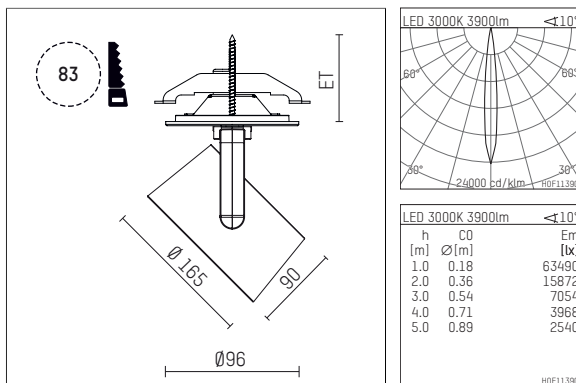

## 11654713 906-PA | silver

lo.nely 4  
spotlight  
LED | 55 W 3000 K

- spotlight lo.nely 4
- with recessed mounting plate
- for recessed installation into wall or ceiling
- passive thermo management
- with LED 4400 lm
- colour temperature: 3000 K
- colour rendering index: CRI >90
- L90 / B10 (50.000h)
- SDCM < 2
- net luminous flux: 3900 lm
- total load: 55 W
- luminous efficacy: 70,9 lm/W
- spot
- beam angle: 10 °
- with external LED power unit, electronic, 220-240 V, 0/50/60 Hz
- power supply: supply cord with plug connection 2x5x2,5 mm<sup>2</sup>, length: 360 mm
- suitable for through wiring
- housing of die cast aluminium
- safety glass, clear
- ceiling plate of die cast aluminium
- color-, protection- and conversion-filters are available as accessory
- diameter: 96 mm, recessing diameter: 83 mm
- recessing depth: 115 mm, ceiling thickness: 1-45 mm
- rotatable 360°, 95° tiltable (can be fixed)
- weight: 2,25 kg
- protection rating: IP20
- protection class I
- 5 years Hoffmeister warranty
- Made in Germany
- maximum ambient temperature: 35 ° C
- certificates: manufactured according to DIN VDE 0711 / EN 60598, CE
- colour: silver
- 11654713 906-PA

### Additional optional accessory components

description accessory general	dimensions in mm	item number	pic.-No.
honeycomb louver für Strahler lo.nely Größe 4		116 578 00 000	01
sculpture lens for spotlights lo.nely size 4	Ø: 146,5	116 571 00 000	02
soft.shape lens for spotlights lo.nely size 4	Ø: 146,5	116 570 00 000	03
soft.spot lens for spotlights lo.nely size 4	Ø: 146,5	116 574 00 000	03
prismatic glass for spotlights lo.nely size 4	Ø: 146,5	116 573 00 000	04
wide flood structured glas for spotlights lo.nely size 4	Ø: 146,5	116 572 00 000	02