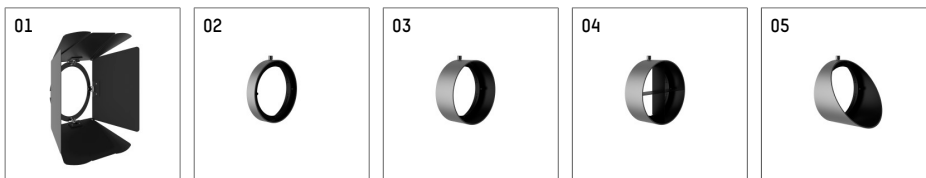

## 11654713 906-PA | silver

lo.nely 4  
spotlight  
LED | 55 W 3000 K

- spotlight lo.nely 4
- with recessed mounting plate
- for recessed installation into wall or ceiling
- passive thermo management
- with LED 4400 lm
- colour temperature: 3000 K
- colour rendering index: CRI >90
- L90 / B10 (50.000h)
- SDCM < 2
- net luminous flux: 3900 lm
- total load: 55 W
- luminous efficacy: 70,9 lm/W
- spot
- beam angle: 10 °
- with external LED power unit, electronic, 220-240 V, 0/50/60 Hz
- power supply: supply cord with plug connection 2x5x2,5 mm<sup>2</sup>, length: 360 mm
- suitable for through wiring
- housing of die cast aluminium
- safety glass, clear
- ceiling plate of die cast aluminium
- color-, protection- and conversion-filters are available as accessory
- diameter: 96 mm, recessing diameter: 83 mm
- recessing depth: 115 mm, ceiling thickness: 1-45 mm
- rotatable 360°, 95° tiltable (can be fixed)
- weight: 2,25 kg
- protection rating: IP20
- protection class I
- 5 years Hoffmeister warranty
- Made in Germany
- maximum ambient temperature: 35 ° C
- certificates: manufactured according to DIN VDE 0711 / EN 60598, CE
- colour: silver
- 11654713 906-PA

### Optional accessories

description accessory general	dimensions in mm	item number	pic.-No.
antiglare flaps, 8-leaf barn door with connection ring 11656000721 (black) for spotlights lo.nely size 4		116 564 00 721	01
connection ring suitable for attachment of accessories for spotlights lo.nely size 4		116 560 00 906	02
tube screen suitable for attachment of accessories for spotlights lo.nely size 4		116 561 00 906	03
connection tube with cross louver suitable for attachment of accessories for spotlights lo.nely size 4		116 562 00 906	04
visor suitable for attachment of accessories for spotlights lo.nely size 4		116 563 00 906	05