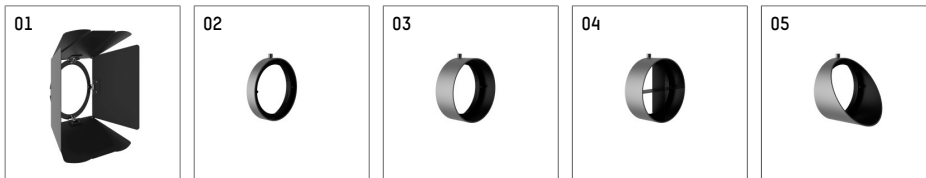

116 547 13 906 | silver

lo.nely 4
spotlight
LED | 55 W 3000 K

- spotlight lo.nely 4
- with 3 circuit universal adapter
- for Hoffmeister control.x tracks
- circuit selection is possible while adapter is inserted into the track
- passive thermo management
- with LED 4400 lm
- colour temperature: 3000 K
- colour rendering index: CRI >90
- L90 / B10 (50.000h)
- SDCM < 2
- net luminous flux: 3900 lm
- total load: 55 W
- luminous efficacy: 70,9 lm/W
- spot
- beam angle: 10°
- LED power unit integrated in adapter, electronic (POTI), 220-240 V, 0/50/60 Hz
- temperature-controlled LED circuit board (NTC)
- amplitude dimming
- adapter with integrated potentiometer
- dimming range: 100-1 %
- housing of die cast aluminium
- adapter of fibreglass reinforced thermoplastic
- safety glass, clear
- color-, protection- and conversion-filters are available as accessory
- length: 246 mm, width: 93 mm, height: 232 mm
- rotatable 360°, 95° tiltable (can be fixed)
- weight: 2,15 kg
- protection rating: IP20
- protection class I
- 5 years Hoffmeister warranty
- Made in Germany
- maximum ambient temperature: 35 °C
- certificates: manufactured according to DIN VDE 0711 / EN 60598, CE
- colour: silver
- 116 547 13 906

- Overview of accessories on the following page / s

116 547 13 906
accessory

Optional accessories

description accessory general	dimensions in mm	item number	pic.-No.
antiglare flaps, 8-leaf barn door with connection ring 11656000721 (black) for spotlights lo.nely size 4		116 564 00 721	01
connection ring suitable for attachment of accessories for spotlights lo.nely size 4		116 560 00 906	02
tube screen suitable for attachment of accessories for spotlights lo.nely size 4		116 561 00 906	03
connection tube with cross louver suitable for attachment of accessories for spotlights lo.nely size 4		116 562 00 906	04
visor suitable for attachment of accessories for spotlights lo.nely size 4		116 563 00 906	05