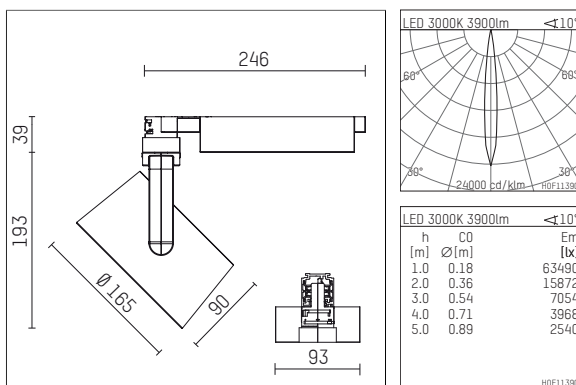

116 547 13 906 | silver

lo.nely 4
spotlight
LED | 55 W 3000 K

- spotlight lo.nely 4
- with 3 circuit universal adapter
- for Hoffmeister control.x tracks
- circuit selection is possible while adapter is inserted into the track
- passive thermo management
- with LED 4400 lm
- colour temperature: 3000 K
- colour rendering index: CRI >90
- L90 / B10 (50.000h)
- SDCM < 2
- net luminous flux: 3900 lm
- total load: 55 W
- luminous efficacy: 70,9 lm/W
- spot
- beam angle: 10°
- LED power unit integrated in adapter, electronic (POTI), 220-240 V, 0/50/60 Hz
- temperature-controlled LED circuit board (NTC)
- amplitude dimming
- adapter with integrated potentiometer
- dimming range: 100-1 %
- housing of die cast aluminium
- adapter of fibreglass reinforced thermoplastic
- safety glass, clear
- color-, protection- and conversion-filters are available as accessory
- length: 246 mm, width: 93 mm, height: 232 mm
- rotatable 360°, 95° tiltable (can be fixed)
- weight: 2,15 kg
- protection rating: IP20
- protection class I
- 5 years Hoffmeister warranty
- Made in Germany
- maximum ambient temperature: 35 °C
- certificates: manufactured according to DIN VDE 0711 / EN 60598, CE
- colour: silver
- 116 547 13 906

Additional optional accessory components

description accessory general	dimensions in mm	item number	pic.-No.
honeycomb louver für Strahler lo.nely Größe 4		116 578 00 000	01
sculpture lens for spotlights lo.nely size 4	Ø: 146,5	116 571 00 000	02
soft.shape lens for spotlights lo.nely size 4	Ø: 146,5	116 570 00 000	03
soft.spot lens for spotlights lo.nely size 4	Ø: 146,5	116 574 00 000	03
prismatic glass for spotlights lo.nely size 4	Ø: 146,5	116 573 00 000	04
wide flood structured glas for spotlights lo.nely size 4	Ø: 146,5	116 572 00 000	02