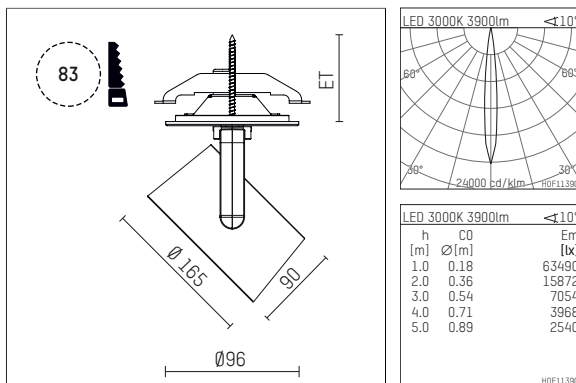

11654713 910-PA | white

lo.nely 4
spotlight
LED | 55 W 3000 K

- spotlight lo.nely 4
- with recessed mounting plate
- for recessed installation into wall or ceiling
- passive thermo management
- with LED 4400 lm
- colour temperature: 3000 K
- colour rendering index: CRI >90
- L90 / B10 (50.000h)
- SDCM < 2
- net luminous flux: 3900 lm
- total load: 55 W
- luminous efficacy: 70,9 lm/W
- spot
- beam angle: 10 °
- with external LED power unit, electronic, 220-240 V, 0/50/60 Hz
- power supply: supply cord with plug connection 2x5x2,5 mm², length: 360 mm
- suitable for through wiring
- housing of die cast aluminium
- safety glass, clear
- ceiling plate of die cast aluminium
- color-, protection- and conversion-filters are available as accessory
- diameter: 96 mm, recessing diameter: 83 mm
- recessing depth: 115 mm, ceiling thickness: 1-45 mm
- rotatable 360°, 95° tiltable (can be fixed)
- weight: 2,25 kg
- protection rating: IP20
- protection class I
- 5 years Hoffmeister warranty
- Made in Germany
- maximum ambient temperature: 35 ° C
- certificates: manufactured according to DIN VDE 0711 / EN 60598, CE
- colour: white (RAL9016)
- 11654713 910-PA

Additional optional accessory components

description accessory general	dimensions in mm	item number	pic.-No.
honeycomb louver für Strahler lo.nely Größe 4		116 578 00 000	01
sculpture lens for spotlights lo.nely size 4	Ø: 146,5	116 571 00 000	02
soft.shape lens for spotlights lo.nely size 4	Ø: 146,5	116 570 00 000	03
soft.spot lens for spotlights lo.nely size 4	Ø: 146,5	116 574 00 000	03
prismatic glass for spotlights lo.nely size 4	Ø: 146,5	116 573 00 000	04
wide flood structured glas for spotlights lo.nely size 4	Ø: 146,5	116 572 00 000	02