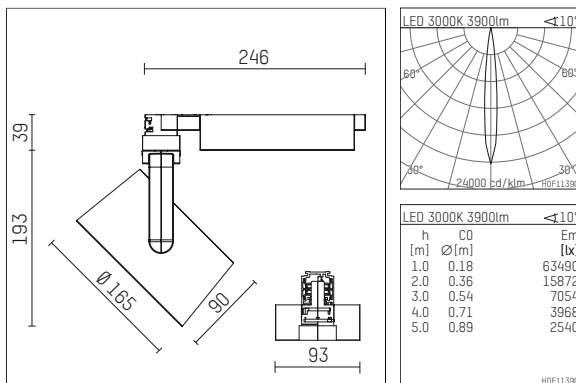

**116 547 13 910 | white**

lo.nely 4  
spotlight  
LED | 55 W 3000 K

- spotlight lo.nely 4
- with 3 circuit universal adapter
- for Hoffmeister control.x tracks
- circuit selection is possible while adapter is inserted into the track
- passive thermo management
- with LED 4400 lm
- colour temperature: 3000 K
- colour rendering index: CRI >90
- L90 / B10 (50.000h)
- SDCM < 2
- net luminous flux: 3900 lm
- total load: 55 W
- luminous efficacy: 70,9 lm/W
- spot
- beam angle: 10 °
- LED power unit integrated in adapter, electronic (POTI), 220-240 V, 0/50/60 Hz
- temperature-controlled LED circuit board (NTC)
- amplitude dimming
- adapter with integrated potentiometer
- dimming range: 100-1 %
- housing of die cast aluminium
- adapter of fibreglass reinforced thermoplastic
- safety glass, clear
- color-, protection- and conversion-filters are available as accessory
- length: 246 mm, width: 93 mm, height: 232 mm
- rotatable 360°, 95° tiltable (can be fixed)
- weight: 2,15 kg
- protection rating: IP20
- protection class I
- 5 years Hoffmeister warranty
- Made in Germany
- maximum ambient temperature: 35 ° C
- certificates: manufactured according to DIN VDE 0711 / EN 60598, CE
- colour: white (RAL9016)
- 116 547 13 910

### Additional optional accessory components

description accessory general	dimensions in mm	item number	pic.-No.
honeycomb louver für Strahler lo.nely Größe 4		116 578 00 000	01
sculpture lens for spotlights lo.nely size 4	Ø: 146,5	116 571 00 000	02
soft.shape lens for spotlights lo.nely size 4	Ø: 146,5	116 570 00 000	03
soft.spot lens for spotlights lo.nely size 4	Ø: 146,5	116 574 00 000	03
prismatic glass for spotlights lo.nely size 4	Ø: 146,5	116 573 00 000	04
wide flood structured glas for spotlights lo.nely size 4	Ø: 146,5	116 572 00 000	02