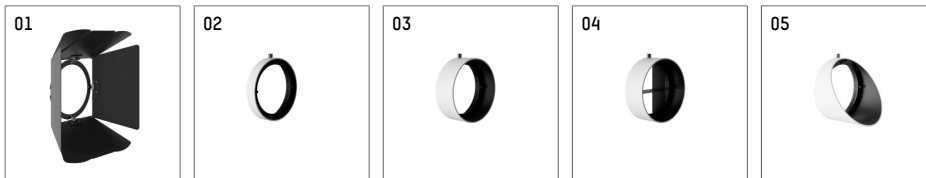

**116 547 13 910 | white**

lo.nely 4  
spotlight  
LED | 55 W 3000 K

- spotlight lo.nely 4
- with 3 circuit universal adapter
- for Hoffmeister control.x tracks
- circuit selection is possible while adapter is inserted into the track
- passive thermo management
- with LED 4400 lm
- colour temperature: 3000 K
- colour rendering index: CRI >90
- L90 / B10 (50.000h)
- SDCM < 2
- net luminous flux: 3900 lm
- total load: 55 W
- luminous efficacy: 70,9 lm/W
- spot
- beam angle: 10 °
- LED power unit integrated in adapter, electronic (POTI), 220-240 V, 0/50/60 Hz
- temperature-controlled LED circuit board (NTC)
- amplitude dimming
- adapter with integrated potentiometer
- dimming range: 100-1 %
- housing of die cast aluminium
- adapter of fibreglass reinforced thermoplastic
- safety glass, clear
- color-, protection- and conversion-filters are available as accessory
- length: 246 mm, width: 93 mm, height: 232 mm
- rotatable 360°, 95° tiltable (can be fixed)
- weight: 2,15 kg
- protection rating: IP20
- protection class I
- 5 years Hoffmeister warranty
- Made in Germany
- maximum ambient temperature: 35 ° C
- certificates: manufactured according to DIN VDE 0711 / EN 60598, CE
- colour: white (RAL9016)
- 116 547 13 910

### Optional accessories

description accessory general	dimensions in mm	item number	pic.-No.
antiglare flaps, 8-leaf barn door with connection ring 11656000721 (black) for spotlights lo.nely size 4		116 564 00 721	01
connection ring suitable for attachment of accessories for spotlights lo.nely size 4		116 560 00 910	02
tube screen suitable for attachment of accessories for spotlights lo.nely size 4		116 561 00 910	03
connection tube with cross louver suitable for attachment of accessories for spotlights lo.nely size 4		116 562 00 910	04
visor suitable for attachment of accessories for spotlights lo.nely size 4		116 563 00 910	05