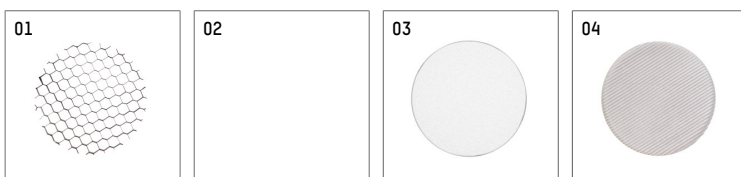

11654714 721-PA | black

lo.nely 4
spotlight
LED | 55 W 4000 K

- spotlight lo.nely 4
- with recessed mounting plate
- for recessed installation into wall or ceiling
- passive thermo management
- with LED 5700 lm
- colour temperature: 4000 K
- colour rendering index: CRI >80
- L90 / B10 (50.000h)
- SDCM < 2
- net luminous flux: 5050 lm
- total load: 55 W
- luminous efficacy: 91,8 lm/W
- spot
- beam angle: 10°
- with external LED power unit, electronic, 220-240 V, 0/50/60 Hz
- power supply: supply cord with plug connection 2x5x2,5 mm², length: 360 mm
- suitable for through wiring
- housing of die cast aluminium
- safety glass, clear
- ceiling plate of die cast aluminium
- color-, protection- and conversion-filters are available as accessory
- diameter: 96 mm, recessing diameter: 83 mm
- recessing depth: 115 mm, ceiling thickness: 1-45 mm
- rotatable 360°, 95° tiltable (can be fixed)
- weight: 2,25 kg
- protection rating: IP20
- protection class I
- 5 years Hoffmeister warranty
- Made in Germany
- maximum ambient temperature: 35 °C
- certificates: manufactured according to DIN VDE 0711 / EN 60598, CE
- colour: black
- 11654714 721-PA

Additional optional accessory components

description accessory general	dimensions in mm	item number	pic.-No.
honeycomb louver für Strahler lo.nely Größe 4		116 578 00 000	01
sculpture lens for spotlights lo.nely size 4	Ø: 146,5	116 571 00 000	02
soft.shape lens for spotlights lo.nely size 4	Ø: 146,5	116 570 00 000	03
soft.spot lens for spotlights lo.nely size 4	Ø: 146,5	116 574 00 000	03
prismatic glass for spotlights lo.nely size 4	Ø: 146,5	116 573 00 000	04
wide flood structured glas for spotlights lo.nely size 4	Ø: 146,5	116 572 00 000	02