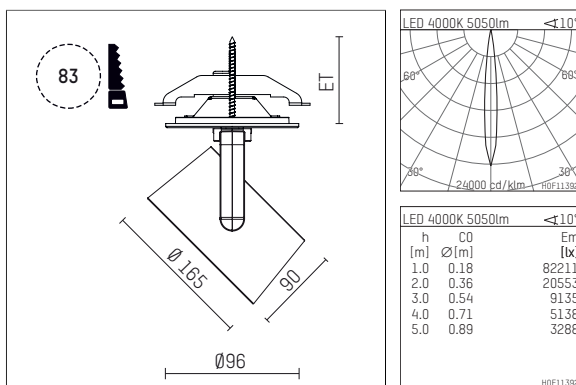

11654714 721-PA | black

lo.nely 4
spotlight
LED | 55 W 4000 K

- spotlight lo.nely 4
- with recessed mounting plate
- for recessed installation into wall or ceiling
- passive thermo management
- with LED 5700 lm
- colour temperature: 4000 K
- colour rendering index: CRI >80
- L90 / B10 (50.000h)
- SDCM < 2
- net luminous flux: 5050 lm
- total load: 55 W
- luminous efficacy: 91,8 lm/W
- spot
- beam angle: 10°
- with external LED power unit, electronic, 220-240 V, 0/50/60 Hz
- power supply: supply cord with plug connection 2x5x2,5 mm², length: 360 mm
- suitable for through wiring
- housing of die cast aluminium
- safety glass, clear
- ceiling plate of die cast aluminium
- color-, protection- and conversion-filters are available as accessory
- diameter: 96 mm, recessing diameter: 83 mm
- recessing depth: 115 mm, ceiling thickness: 1-45 mm
- rotatable 360°, 95° tiltable (can be fixed)
- weight: 2,25 kg
- protection rating: IP20
- protection class I
- 5 years Hoffmeister warranty
- Made in Germany
- maximum ambient temperature: 35 °C
- certificates: manufactured according to DIN VDE 0711 / EN 60598, CE
- colour: black
- 11654714 721-PA

Additional optional accessory components

description accessory general	dimensions in mm	item number	pic.-No.
honeycomb louver für Strahler lo.nely Größe 4		116 578 00 000	01
sculpture lens for spotlights lo.nely size 4	Ø: 146,5	116 571 00 000	02
soft.shape lens for spotlights lo.nely size 4	Ø: 146,5	116 570 00 000	03
soft.spot lens for spotlights lo.nely size 4	Ø: 146,5	116 574 00 000	03
prismatic glass for spotlights lo.nely size 4	Ø: 146,5	116 573 00 000	04
wide flood structured glas for spotlights lo.nely size 4	Ø: 146,5	116 572 00 000	02