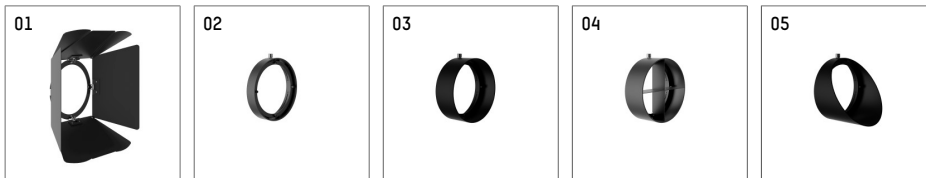

11654714 721-PA | black

lo.nely 4
spotlight
LED | 55 W 4000 K

- spotlight lo.nely 4
- with recessed mounting plate
- for recessed installation into wall or ceiling
- passive thermo management
- with LED 5700 lm
- colour temperature: 4000 K
- colour rendering index: CRI >80
- L90 / B10 (50.000h)
- SDCM < 2
- net luminous flux: 5050 lm
- total load: 55 W
- luminous efficacy: 91,8 lm/W
- spot
- beam angle: 10°
- with external LED power unit, electronic, 220-240 V, 0/50/60 Hz
- power supply: supply cord with plug connection 2x5x2,5 mm², length: 360 mm
- suitable for through wiring
- housing of die cast aluminium
- safety glass, clear
- ceiling plate of die cast aluminium
- color-, protection- and conversion-filters are available as accessory
- diameter: 96 mm, recessing diameter: 83 mm
- recessing depth: 115 mm, ceiling thickness: 1-45 mm
- rotatable 360°, 95° tiltable (can be fixed)
- weight: 2,25 kg
- protection rating: IP20
- protection class I
- 5 years Hoffmeister warranty
- Made in Germany
- maximum ambient temperature: 35 °C
- certificates: manufactured according to DIN VDE 0711 / EN 60598, CE
- colour: black
- 11654714 721-PA

Additional optional accessory components

description accessory general	dimensions in mm	item number	pic.-No.
honeycomb louver für Strahler lo.nely Größe 4		116 578 00 000	01
sculpture lens for spotlights lo.nely size 4	Ø: 146,5	116 571 00 000	02
soft.shape lens for spotlights lo.nely size 4	Ø: 146,5	116 570 00 000	03
soft.spot lens for spotlights lo.nely size 4	Ø: 146,5	116 574 00 000	03
prismatic glass for spotlights lo.nely size 4	Ø: 146,5	116 573 00 000	04
wide flood structured glas for spotlights lo.nely size 4	Ø: 146,5	116 572 00 000	02