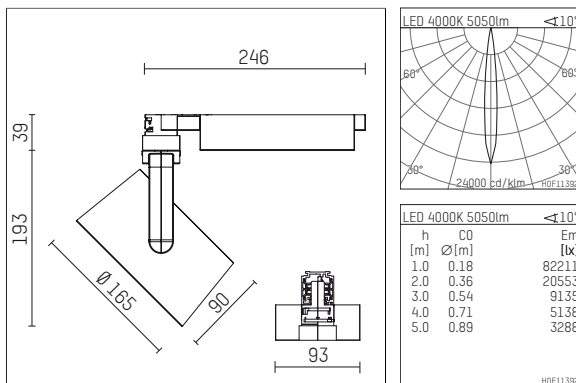

116 547 14 721 | black

lo.nely 4
spotlight
LED | 55 W 4000 K

- spotlight lo.nely 4
- with 3 circuit universal adapter
- for Hoffmeister control.x tracks
- circuit selection is possible while adapter is inserted into the track
- passive thermo management
- with LED 5700 lm
- colour temperature: 4000 K
- colour rendering index: CRI >80
- L90 / B10 (50.000h)
- SDCM < 2
- net luminous flux: 5050 lm
- total load: 55 W
- luminous efficacy: 91,8 lm/W
- spot
- beam angle: 10 °
- LED power unit integrated in adapter, electronic (POTI), 220-240 V, 0/50/60 Hz
- temperature-controlled LED circuit board (NTC)
- amplitude dimming
- adapter with integrated potentiometer
- dimming range: 100-1 %
- housing of die cast aluminium
- adapter of fibreglass reinforced thermoplastic
- safety glass, clear
- color-, protection- and conversion-filters are available as accessory
- length: 246 mm, width: 93 mm, height: 232 mm
- rotatable 360°, 95° tiltable (can be fixed)
- weight: 2,15 kg
- protection rating: IP20
- protection class I
- 5 years Hoffmeister warranty
- Made in Germany
- maximum ambient temperature: 35 ° C
- certificates: manufactured according to DIN VDE 0711 / EN 60598, CE
- colour: black
- 116 547 14 721

Additional optional accessory components

description accessory general	dimensions in mm	item number	pic.-No.
honeycomb louver für Strahler lo.nely Größe 4		116 578 00 000	01
sculpture lens for spotlights lo.nely size 4	Ø: 146,5	116 571 00 000	02
soft.shape lens for spotlights lo.nely size 4	Ø: 146,5	116 570 00 000	03
soft.spot lens for spotlights lo.nely size 4	Ø: 146,5	116 574 00 000	03
prismatic glass for spotlights lo.nely size 4	Ø: 146,5	116 573 00 000	04
wide flood structured glas for spotlights lo.nely size 4	Ø: 146,5	116 572 00 000	02