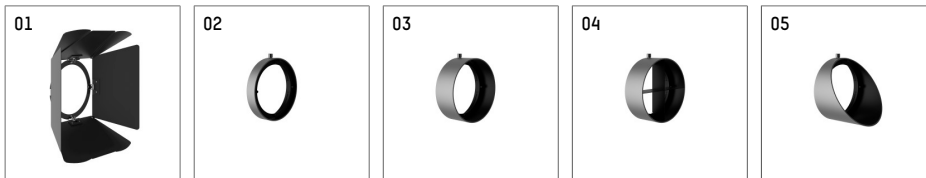

## 11654714 906-PA | silver

lo.nely 4  
spotlight  
LED | 55 W 4000 K

- spotlight lo.nely 4
- with recessed mounting plate
- for recessed installation into wall or ceiling
- passive thermo management
- with LED 5700 lm
- colour temperature: 4000 K
- colour rendering index: CRI >80
- L90 / B10 (50.000h)
- SDCM < 2
- net luminous flux: 5050 lm
- total load: 55 W
- luminous efficacy: 91,8 lm/W
- spot
- beam angle: 10 °
- with external LED power unit, electronic, 220-240 V, 0/50/60 Hz
- power supply: supply cord with plug connection 2x5x2,5 mm², length: 360 mm
- suitable for through wiring
- housing of die cast aluminium
- safety glass, clear
- ceiling plate of die cast aluminium
- color-, protection- and conversion-filters are available as accessory
- diameter: 96 mm, recessing diameter: 83 mm
- recessing depth: 115 mm, ceiling thickness: 1-45 mm
- rotatable 360°, 95° tiltable (can be fixed)
- weight: 2,25 kg
- protection rating: IP20
- protection class I
- 5 years Hoffmeister warranty
- Made in Germany
- maximum ambient temperature: 35 ° C
- certificates: manufactured according to DIN VDE 0711 / EN 60598, CE
- colour: silver
- 11654714 906-PA

### Optional accessories

description accessory general	dimensions in mm	item number	pic.-No.
antiglare flaps, 8-leaf barn door with connection ring 11656000721 (black) for spotlights lo.nely size 4		116 564 00 721	01
connection ring suitable for attachment of accessories for spotlights lo.nely size 4		116 560 00 906	02
tube screen suitable for attachment of accessories for spotlights lo.nely size 4		116 561 00 906	03
connection tube with cross louver suitable for attachment of accessories for spotlights lo.nely size 4		116 562 00 906	04
visor suitable for attachment of accessories for spotlights lo.nely size 4		116 563 00 906	05