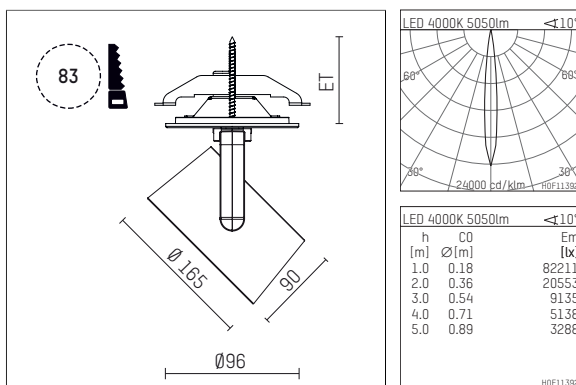

## 11654714 906-PA | silver

lo.nely 4  
spotlight  
LED | 55 W 4000 K

- spotlight lo.nely 4
- with recessed mounting plate
- for recessed installation into wall or ceiling
- passive thermo management
- with LED 5700 lm
- colour temperature: 4000 K
- colour rendering index: CRI >80
- L90 / B10 (50.000h)
- SDCM < 2
- net luminous flux: 5050 lm
- total load: 55 W
- luminous efficacy: 91,8 lm/W
- spot
- beam angle: 10 °
- with external LED power unit, electronic, 220-240 V, 0/50/60 Hz
- power supply: supply cord with plug connection 2x5x2,5 mm², length: 360 mm
- suitable for through wiring
- housing of die cast aluminium
- safety glass, clear
- ceiling plate of die cast aluminium
- color-, protection- and conversion-filters are available as accessory
- diameter: 96 mm, recessing diameter: 83 mm
- recessing depth: 115 mm, ceiling thickness: 1-45 mm
- rotatable 360°, 95° tiltable (can be fixed)
- weight: 2,25 kg
- protection rating: IP20
- protection class I
- 5 years Hoffmeister warranty
- Made in Germany
- maximum ambient temperature: 35 ° C
- certificates: manufactured according to DIN VDE 0711 / EN 60598, CE
- colour: silver
- 11654714 906-PA

### Additional optional accessory components

description accessory general	dimensions in mm	item number	pic.-No.
honeycomb louver für Strahler lo.nely Größe 4		116 578 00 000	01
sculpture lens for spotlights lo.nely size 4	Ø: 146,5	116 571 00 000	02
soft.shape lens for spotlights lo.nely size 4	Ø: 146,5	116 570 00 000	03
soft.spot lens for spotlights lo.nely size 4	Ø: 146,5	116 574 00 000	03
prismatic glass for spotlights lo.nely size 4	Ø: 146,5	116 573 00 000	04
wide flood structured glas for spotlights lo.nely size 4	Ø: 146,5	116 572 00 000	02