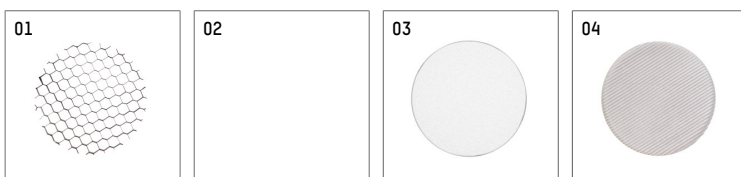

## 11654714 906-PA | silver

lo.nely 4  
spotlight  
LED | 55 W 4000 K

- spotlight lo.nely 4
- with recessed mounting plate
- for recessed installation into wall or ceiling
- passive thermo management
- with LED 5700 lm
- colour temperature: 4000 K
- colour rendering index: CRI >80
- L90 / B10 (50.000h)
- SDCM < 2
- net luminous flux: 5050 lm
- total load: 55 W
- luminous efficacy: 91,8 lm/W
- spot
- beam angle: 10 °
- with external LED power unit, electronic, 220-240 V, 0/50/60 Hz
- power supply: supply cord with plug connection 2x5x2,5 mm², length: 360 mm
- suitable for through wiring
- housing of die cast aluminium
- safety glass, clear
- ceiling plate of die cast aluminium
- color-, protection- and conversion-filters are available as accessory
- diameter: 96 mm, recessing diameter: 83 mm
- recessing depth: 115 mm, ceiling thickness: 1-45 mm
- rotatable 360°, 95° tiltable (can be fixed)
- weight: 2,25 kg
- protection rating: IP20
- protection class I
- 5 years Hoffmeister warranty
- Made in Germany
- maximum ambient temperature: 35 ° C
- certificates: manufactured according to DIN VDE 0711 / EN 60598, CE
- colour: silver
- 11654714 906-PA

### Additional optional accessory components

description accessory general	dimensions in mm	item number	pic.-No.
honeycomb louver für Strahler lo.nely Größe 4		116 578 00 000	01
sculpture lens for spotlights lo.nely size 4	Ø: 146,5	116 571 00 000	02
soft.shape lens for spotlights lo.nely size 4	Ø: 146,5	116 570 00 000	03
soft.spot lens for spotlights lo.nely size 4	Ø: 146,5	116 574 00 000	03
prismatic glass for spotlights lo.nely size 4	Ø: 146,5	116 573 00 000	04
wide flood structured glas for spotlights lo.nely size 4	Ø: 146,5	116 572 00 000	02