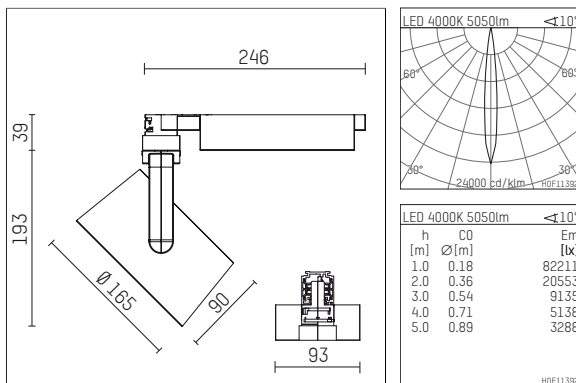

116 547 14 906 | silver

lo.nely 4
spotlight
LED | 55 W 4000 K

- spotlight lo.nely 4
- with 3 circuit universal adapter
- for Hoffmeister control.x tracks
- circuit selection is possible while adapter is inserted into the track
- passive thermo management
- with LED 5700 lm
- colour temperature: 4000 K
- colour rendering index: CRI >80
- L90 / B10 (50.000h)
- SDCM < 2
- net luminous flux: 5050 lm
- total load: 55 W
- luminous efficacy: 91,8 lm/W
- spot
- beam angle: 10 °
- LED power unit integrated in adapter, electronic (POTI), 220-240 V, 0/50/60 Hz
- temperature-controlled LED circuit board (NTC)
- amplitude dimming
- adapter with integrated potentiometer
- dimming range: 100-1 %
- housing of die cast aluminium
- adapter of fibreglass reinforced thermoplastic
- safety glass, clear
- color-, protection- and conversion-filters are available as accessory
- length: 246 mm, width: 93 mm, height: 232 mm
- rotatable 360°, 95° tiltable (can be fixed)
- weight: 2,15 kg
- protection rating: IP20
- protection class I
- 5 years Hoffmeister warranty
- Made in Germany
- maximum ambient temperature: 35 ° C
- certificates: manufactured according to DIN VDE 0711 / EN 60598, CE
- colour: silver
- 116 547 14 906

Additional optional accessory components

description accessory general	dimensions in mm	item number	pic.-No.
honeycomb louver für Strahler lo.nely Größe 4		116 578 00 000	01
sculpture lens for spotlights lo.nely size 4	Ø: 146,5	116 571 00 000	02
soft.shape lens for spotlights lo.nely size 4	Ø: 146,5	116 570 00 000	03
soft.spot lens for spotlights lo.nely size 4	Ø: 146,5	116 574 00 000	03
prismatic glass for spotlights lo.nely size 4	Ø: 146,5	116 573 00 000	04
wide flood structured glas for spotlights lo.nely size 4	Ø: 146,5	116 572 00 000	02