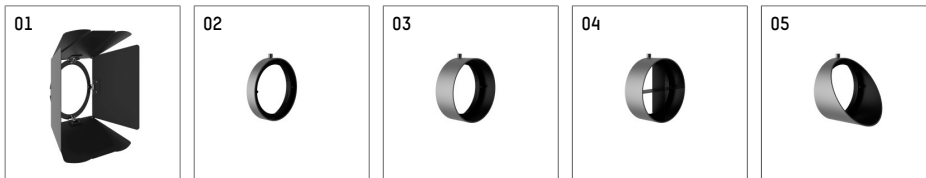

116 547 14 906 | silver

lo.nely 4
spotlight
LED | 55 W 4000 K

- spotlight lo.nely 4
- with 3 circuit universal adapter
- for Hoffmeister control.x tracks
- circuit selection is possible while adapter is inserted into the track
- passive thermo management
- with LED 5700 lm
- colour temperature: 4000 K
- colour rendering index: CRI >80
- L90 / B10 (50.000h)
- SDCM < 2
- net luminous flux: 5050 lm
- total load: 55 W
- luminous efficacy: 91,8 lm/W
- spot
- beam angle: 10 °
- LED power unit integrated in adapter, electronic (POTI), 220-240 V, 0/50/60 Hz
- temperature-controlled LED circuit board (NTC)
- amplitude dimming
- adapter with integrated potentiometer
- dimming range: 100-1 %
- housing of die cast aluminium
- adapter of fibreglass reinforced thermoplastic
- safety glass, clear
- color-, protection- and conversion-filters are available as accessory
- length: 246 mm, width: 93 mm, height: 232 mm
- rotatable 360°, 95° tiltable (can be fixed)
- weight: 2,15 kg
- protection rating: IP20
- protection class I
- 5 years Hoffmeister warranty
- Made in Germany
- maximum ambient temperature: 35 ° C
- certificates: manufactured according to DIN VDE 0711 / EN 60598, CE
- colour: silver
- 116 547 14 906

- Overview of accessories on the following page / s

116 547 14 906
accessory

Optional accessories

description accessory general	dimensions in mm	item number	pic.-No.
antiglare flaps, 8-leaf barn door with connection ring 11656000721 (black) for spotlights lo.nely size 4		116 564 00 721	01
connection ring suitable for attachment of accessories for spotlights lo.nely size 4		116 560 00 906	02
tube screen suitable for attachment of accessories for spotlights lo.nely size 4		116 561 00 906	03
connection tube with cross louver suitable for attachment of accessories for spotlights lo.nely size 4		116 562 00 906	04
visor suitable for attachment of accessories for spotlights lo.nely size 4		116 563 00 906	05