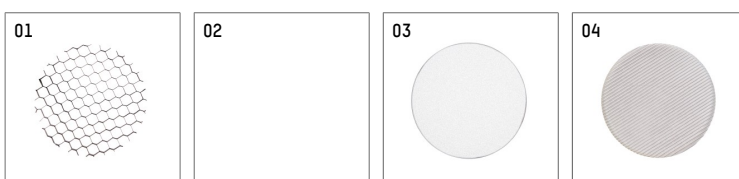

11654714 910-PA | white

lo.nely 4
spotlight
LED | 55 W 4000 K

- spotlight lo.nely 4
- with recessed mounting plate
- for recessed installation into wall or ceiling
- passive thermo management
- with LED 5700 lm
- colour temperature: 4000 K
- colour rendering index: CRI >80
- L90 / B10 (50.000h)
- SDCM < 2
- net luminous flux: 5050 lm
- total load: 55 W
- luminous efficacy: 91,8 lm/W
- spot
- beam angle: 10 °
- with external LED power unit, electronic, 220-240 V, 0/50/60 Hz
- power supply: supply cord with plug connection 2x5x2,5 mm², length: 360 mm
- suitable for through wiring
- housing of die cast aluminium
- safety glass, clear
- ceiling plate of die cast aluminium
- color-, protection- and conversion-filters are available as accessory
- diameter: 96 mm, recessing diameter: 83 mm
- recessing depth: 115 mm, ceiling thickness: 1-45 mm
- rotatable 360°, 95° tiltable (can be fixed)
- weight: 2,25 kg
- protection rating: IP20
- protection class I
- 5 years Hoffmeister warranty
- Made in Germany
- maximum ambient temperature: 35 ° C
- certificates: manufactured according to DIN VDE 0711 / EN 60598, CE
- colour: white (RAL9016)
- 11654714 910-PA

Additional optional accessory components

description accessory general	dimensions in mm	item number	pic.-No.
honeycomb louver für Strahler lo.nely Größe 4		116 578 00 000	01
sculpture lens for spotlights lo.nely size 4	Ø: 146,5	116 571 00 000	02
soft.shape lens for spotlights lo.nely size 4	Ø: 146,5	116 570 00 000	03
soft.spot lens for spotlights lo.nely size 4	Ø: 146,5	116 574 00 000	03
prismatic glass for spotlights lo.nely size 4	Ø: 146,5	116 573 00 000	04
wide flood structured glas for spotlights lo.nely size 4	Ø: 146,5	116 572 00 000	02