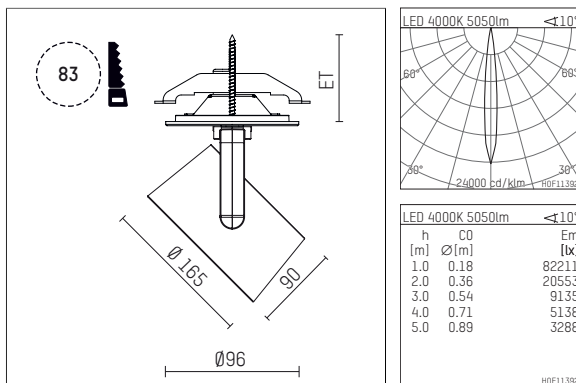

11654714 910-PA | white

lo.nely 4
spotlight
LED | 55 W 4000 K

- spotlight lo.nely 4
- with recessed mounting plate
- for recessed installation into wall or ceiling
- passive thermo management
- with LED 5700 lm
- colour temperature: 4000 K
- colour rendering index: CRI >80
- L90 / B10 (50.000h)
- SDCM < 2
- net luminous flux: 5050 lm
- total load: 55 W
- luminous efficacy: 91,8 lm/W
- spot
- beam angle: 10 °
- with external LED power unit, electronic, 220-240 V, 0/50/60 Hz
- power supply: supply cord with plug connection 2x5x2,5 mm², length: 360 mm
- suitable for through wiring
- housing of die cast aluminium
- safety glass, clear
- ceiling plate of die cast aluminium
- color-, protection- and conversion-filters are available as accessory
- diameter: 96 mm, recessing diameter: 83 mm
- recessing depth: 115 mm, ceiling thickness: 1-45 mm
- rotatable 360°, 95° tiltable (can be fixed)
- weight: 2,25 kg
- protection rating: IP20
- protection class I
- 5 years Hoffmeister warranty
- Made in Germany
- maximum ambient temperature: 35 ° C
- certificates: manufactured according to DIN VDE 0711 / EN 60598, CE
- colour: white (RAL9016)
- 11654714 910-PA

Additional optional accessory components

description accessory general	dimensions in mm	item number	pic.-No.
honeycomb louver für Strahler lo.nely Größe 4		116 578 00 000	01
sculpture lens for spotlights lo.nely size 4	Ø: 146,5	116 571 00 000	02
soft.shape lens for spotlights lo.nely size 4	Ø: 146,5	116 570 00 000	03
soft.spot lens for spotlights lo.nely size 4	Ø: 146,5	116 574 00 000	03
prismatic glass for spotlights lo.nely size 4	Ø: 146,5	116 573 00 000	04
wide flood structured glas for spotlights lo.nely size 4	Ø: 146,5	116 572 00 000	02