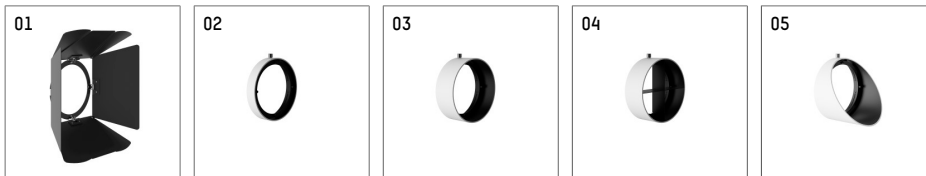

11654714 910-PA | white

lo.nely 4
spotlight
LED | 55 W 4000 K

- spotlight lo.nely 4
- with recessed mounting plate
- for recessed installation into wall or ceiling
- passive thermo management
- with LED 5700 lm
- colour temperature: 4000 K
- colour rendering index: CRI >80
- L90 / B10 (50.000h)
- SDCM < 2
- net luminous flux: 5050 lm
- total load: 55 W
- luminous efficacy: 91,8 lm/W
- spot
- beam angle: 10 °
- with external LED power unit, electronic, 220-240 V, 0/50/60 Hz
- power supply: supply cord with plug connection 2x5x2,5 mm², length: 360 mm
- suitable for through wiring
- housing of die cast aluminium
- safety glass, clear
- ceiling plate of die cast aluminium
- color-, protection- and conversion-filters are available as accessory
- diameter: 96 mm, recessing diameter: 83 mm
- recessing depth: 115 mm, ceiling thickness: 1-45 mm
- rotatable 360°, 95° tiltable (can be fixed)
- weight: 2,25 kg
- protection rating: IP20
- protection class I
- 5 years Hoffmeister warranty
- Made in Germany
- maximum ambient temperature: 35 ° C
- certificates: manufactured according to DIN VDE 0711 / EN 60598, CE
- colour: white (RAL9016)
- 11654714 910-PA

- Overview of accessories on the following page / s

11654714 910-PA
accessory

Optional accessories

description accessory general	dimensions in mm	item number	pic.-No.
antiglare flaps, 8-leaf barn door with connection ring 11656000721 (black) for spotlights lo.nely size 4		116 564 00 721	01
connection ring suitable for attachment of accessories for spotlights lo.nely size 4		116 560 00 910	02
tube screen suitable for attachment of accessories for spotlights lo.nely size 4		116 561 00 910	03
connection tube with cross louver suitable for attachment of accessories for spotlights lo.nely size 4		116 562 00 910	04
visor suitable for attachment of accessories for spotlights lo.nely size 4		116 563 00 910	05