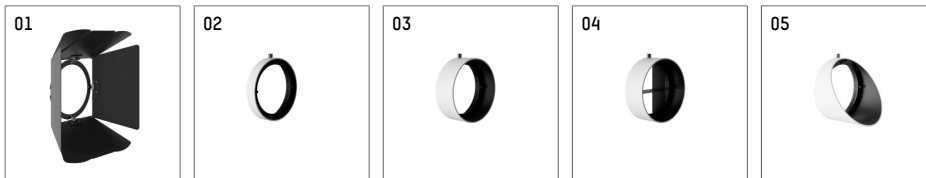

**116 547 14 910 | white**

lo.nely 4  
spotlight  
LED | 55 W 4000 K

- spotlight lo.nely 4
- with 3 circuit universal adapter
- for Hoffmeister control.x tracks
- circuit selection is possible while adapter is inserted into the track
- passive thermo management
- with LED 5700 lm
- colour temperature: 4000 K
- colour rendering index: CRI >80
- L90 / B10 (50.000h)
- SDCM < 2
- net luminous flux: 5050 lm
- total load: 55 W
- luminous efficacy: 91,8 lm/W
- spot
- beam angle: 10°
- LED power unit integrated in adapter, electronic (POTI), 220-240 V, 0/50/60 Hz
- temperature-controlled LED circuit board (NTC)
- amplitude dimming
- adapter with integrated potentiometer
- dimming range: 100-1 %
- housing of die cast aluminium
- adapter of fibreglass reinforced thermoplastic
- safety glass, clear
- color-, protection- and conversion-filters are available as accessory
- length: 246 mm, width: 93 mm, height: 232 mm
- rotatable 360°, 95° tiltable (can be fixed)
- weight: 2,15 kg
- protection rating: IP20
- protection class I
- 5 years Hoffmeister warranty
- Made in Germany
- maximum ambient temperature: 35 °C
- certificates: manufactured according to DIN VDE 0711 / EN 60598, CE
- colour: white (RAL9016)
- 116 547 14 910

### Optional accessories

description accessory general	dimensions in mm	item number	pic.-No.
antiglare flaps, 8-leaf barn door with connection ring 11656000721 (black) for spotlights lo.nely size 4		116 564 00 721	01
connection ring suitable for attachment of accessories for spotlights lo.nely size 4		116 560 00 910	02
tube screen suitable for attachment of accessories for spotlights lo.nely size 4		116 561 00 910	03
connection tube with cross louver suitable for attachment of accessories for spotlights lo.nely size 4		116 562 00 910	04
visor suitable for attachment of accessories for spotlights lo.nely size 4		116 563 00 910	05