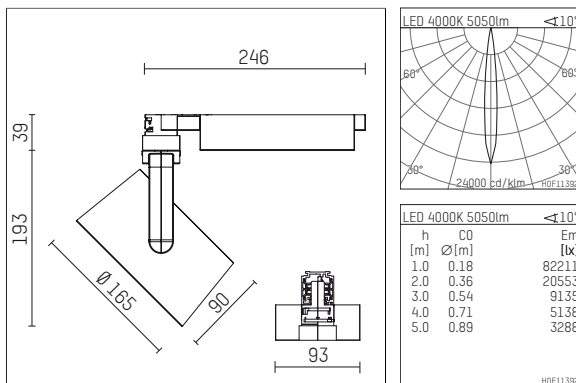

**116 547 14 910 | white**

lo.nely 4  
spotlight  
LED | 55 W 4000 K

- spotlight lo.nely 4
- with 3 circuit universal adapter
- for Hoffmeister control.x tracks
- circuit selection is possible while adapter is inserted into the track
- passive thermo management
- with LED 5700 lm
- colour temperature: 4000 K
- colour rendering index: CRI >80
- L90 / B10 (50.000h)
- SDCM < 2
- net luminous flux: 5050 lm
- total load: 55 W
- luminous efficacy: 91,8 lm/W
- spot
- beam angle: 10°
- LED power unit integrated in adapter, electronic (POTI), 220-240 V, 0/50/60 Hz
- temperature-controlled LED circuit board (NTC)
- amplitude dimming
- adapter with integrated potentiometer
- dimming range: 100-1 %
- housing of die cast aluminium
- adapter of fibreglass reinforced thermoplastic
- safety glass, clear
- color-, protection- and conversion-filters are available as accessory
- length: 246 mm, width: 93 mm, height: 232 mm
- rotatable 360°, 95° tiltable (can be fixed)
- weight: 2,15 kg
- protection rating: IP20
- protection class I
- 5 years Hoffmeister warranty
- Made in Germany
- maximum ambient temperature: 35 °C
- certificates: manufactured according to DIN VDE 0711 / EN 60598, CE
- colour: white (RAL9016)
- 116 547 14 910

### Additional optional accessory components

description accessory general	dimensions in mm	item number	pic.-No.
honeycomb louver für Strahler lo.nely Größe 4		116 578 00 000	01
sculpture lens for spotlights lo.nely size 4	Ø: 146,5	116 571 00 000	02
soft.shape lens for spotlights lo.nely size 4	Ø: 146,5	116 570 00 000	03
soft.spot lens for spotlights lo.nely size 4	Ø: 146,5	116 574 00 000	03
prismatic glass for spotlights lo.nely size 4	Ø: 146,5	116 573 00 000	04
wide flood structured glas for spotlights lo.nely size 4	Ø: 146,5	116 572 00 000	02