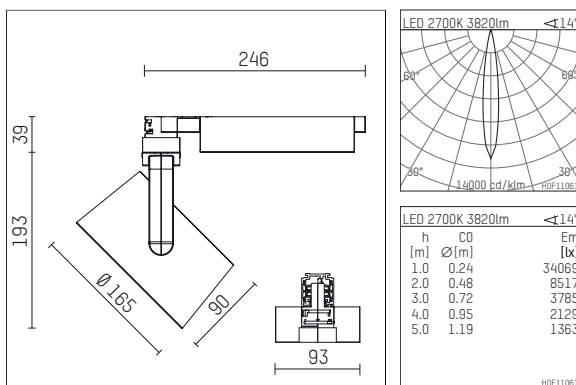

## 116 552 02 721 D | black

lo.nely 4  
spotlight  
LED | 69 W 2700 K

- spotlight lo.nely 4
- with 3 circuit DALI adapter
- for Hoffmeister control.x tracks
- circuit selection is possible while adapter is inserted into the track
- passive thermo management
- with LED 4500 lm
- colour temperature: 2700 K
- colour rendering index: CRI >90
- L90 / B10 (50.000h)
- SDCM < 3
- net luminous flux: 3820 lm
- total load: 69 W
- luminous efficacy: 55,4 lm/W
- spot
- beam angle: 15 °
- LED power unit integrated in adapter, electronic (DALI), 220-240 V, 0/50/60 Hz
- dimmable
- dimming range: 100-5 %
- housing of die cast aluminium
- adapter of fibreglass reinforced thermoplastic
- microprismatic filter with very high rate of light transmission
- color-, protection- and conversion-filters are available as accessory
- length: 246 mm, width: 93 mm, height: 232 mm
- rotatable 360°, 95° tilttable (can be fixed)
- weight: 2,15 kg
- protection rating: IP20
- protection class I
- 5 years Hoffmeister warranty
- Made in Germany
- maximum ambient temperature: 35 ° C
- certificates: manufactured according to DIN VDE 0711 / EN 60598, CE
- colour: black
- 116 552 02 721 D

### Additional optional accessory components

description accessory general	dimensions in mm	item number	pic.-No.
honeycomb louver für Strahler lo.nely Größe 4		116 578 00 000	01
sculpture lens for spotlights lo.nely size 4	Ø: 146,5	116 571 00 000	02
soft.shape lens for spotlights lo.nely size 4	Ø: 146,5	116 570 00 000	03
soft.spot lens for spotlights lo.nely size 4	Ø: 146,5	116 574 00 000	03
prismatic glass for spotlights lo.nely size 4	Ø: 146,5	116 573 00 000	04
wide flood structured glas for spotlights lo.nely size 4	Ø: 146,5	116 572 00 000	02