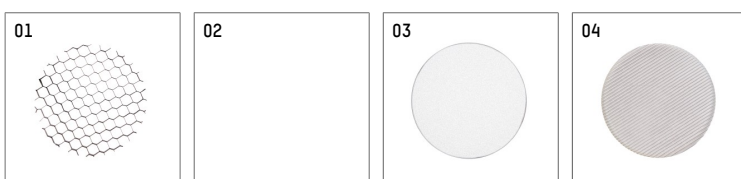

116 552 02 906 D | silver

lo.nely 4
spotlight
LED | 69 W 2700 K

- spotlight lo.nely 4
- with 3 circuit DALI adapter
- for Hoffmeister control.x tracks
- circuit selection is possible while adapter is inserted into the track
- passive thermo management
- with LED 4500 lm
- colour temperature: 2700 K
- colour rendering index: CRI >90
- L90 / B10 (50.000h)
- SDCM < 3
- net luminous flux: 3820 lm
- total load: 69 W
- luminous efficacy: 55,4 lm/W
- spot
- beam angle: 15 °
- LED power unit integrated in adapter, electronic (DALI), 220-240 V, 0/50/60 Hz
- dimmable
- dimming range: 100-5 %
- housing of die cast aluminium
- adapter of fibreglass reinforced thermoplastic
- microprismatic filter with very high rate of light transmission
- color-, protection- and conversion-filters are available as accessory
- length: 246 mm, width: 93 mm, height: 232 mm
- rotatable 360°, 95° tilttable (can be fixed)
- weight: 2,15 kg
- protection rating: IP20
- protection class I
- 5 years Hoffmeister warranty
- Made in Germany
- maximum ambient temperature: 35 ° C
- certificates: manufactured according to DIN VDE 0711 / EN 60598, CE
- colour: silver
- 116 552 02 906 D

Additional optional accessory components

description accessory general	dimensions in mm	item number	pic.-No.
honeycomb louver für Strahler lo.nely Größe 4		116 578 00 000	01
sculpture lens for spotlights lo.nely size 4	Ø: 146,5	116 571 00 000	02
soft.shape lens for spotlights lo.nely size 4	Ø: 146,5	116 570 00 000	03
soft.spot lens for spotlights lo.nely size 4	Ø: 146,5	116 574 00 000	03
prismatic glass for spotlights lo.nely size 4	Ø: 146,5	116 573 00 000	04
wide flood structured glas for spotlights lo.nely size 4	Ø: 146,5	116 572 00 000	02