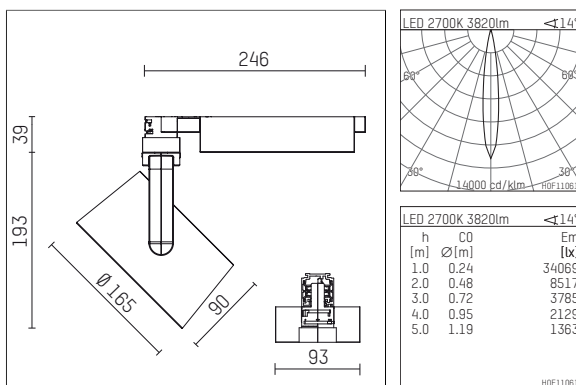

116 552 02 906 D | silver

lo.nely 4
spotlight
LED | 69 W 2700 K

- spotlight lo.nely 4
- with 3 circuit DALI adapter
- for Hoffmeister control.x tracks
- circuit selection is possible while adapter is inserted into the track
- passive thermo management
- with LED 4500 lm
- colour temperature: 2700 K
- colour rendering index: CRI >90
- L90 / B10 (50.000h)
- SDCM < 3
- net luminous flux: 3820 lm
- total load: 69 W
- luminous efficacy: 55,4 lm/W
- spot
- beam angle: 15 °
- LED power unit integrated in adapter, electronic (DALI), 220-240 V, 0/50/60 Hz
- dimmable
- dimming range: 100-5 %
- housing of die cast aluminium
- adapter of fibreglass reinforced thermoplastic
- microprismatic filter with very high rate of light transmission
- color-, protection- and conversion-filters are available as accessory
- length: 246 mm, width: 93 mm, height: 232 mm
- rotatable 360°, 95° tilttable (can be fixed)
- weight: 2,15 kg
- protection rating: IP20
- protection class I
- 5 years Hoffmeister warranty
- Made in Germany
- maximum ambient temperature: 35 ° C
- certificates: manufactured according to DIN VDE 0711 / EN 60598, CE
- colour: silver
- 116 552 02 906 D

Additional optional accessory components

description accessory general	dimensions in mm	item number	pic.-No.
honeycomb louver für Strahler lo.nely Größe 4		116 578 00 000	01
sculpture lens for spotlights lo.nely size 4	Ø: 146,5	116 571 00 000	02
soft.shape lens for spotlights lo.nely size 4	Ø: 146,5	116 570 00 000	03
soft.spot lens for spotlights lo.nely size 4	Ø: 146,5	116 574 00 000	03
prismatic glass for spotlights lo.nely size 4	Ø: 146,5	116 573 00 000	04
wide flood structured glas for spotlights lo.nely size 4	Ø: 146,5	116 572 00 000	02