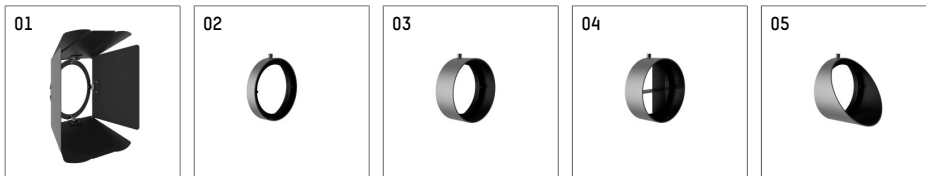

116 552 02 906 D | silver

lo.nely 4
spotlight
LED | 69 W 2700 K

- spotlight lo.nely 4
- with 3 circuit DALI adapter
- for Hoffmeister control.x tracks
- circuit selection is possible while adapter is inserted into the track
- passive thermo management
- with LED 4500 lm
- colour temperature: 2700 K
- colour rendering index: CRI >90
- L90 / B10 (50.000h)
- SDCM < 3
- net luminous flux: 3820 lm
- total load: 69 W
- luminous efficacy: 55,4 lm/W
- spot
- beam angle: 15 °
- LED power unit integrated in adapter, electronic (DALI), 220-240 V, 0/50/60 Hz
- dimmable
- dimming range: 100-5 %
- housing of die cast aluminium
- adapter of fibreglass reinforced thermoplastic
- microprismatic filter with very high rate of light transmission
- color-, protection- and conversion-filters are available as accessory
- length: 246 mm, width: 93 mm, height: 232 mm
- rotatable 360°, 95° tilttable (can be fixed)
- weight: 2,15 kg
- protection rating: IP20
- protection class I
- 5 years Hoffmeister warranty
- Made in Germany
- maximum ambient temperature: 35 ° C
- certificates: manufactured according to DIN VDE 0711 / EN 60598, CE
- colour: silver
- 116 552 02 906 D

- Overview of accessories on the following page / s

116 552 02 906 D
accessory

Optional accessories

description accessory general	dimensions in mm	item number	pic.-No.
antiglare flaps, 8-leaf barn door with connection ring 11656000721 (black) for spotlights lo.nely size 4		116 564 00 721	01
connection ring suitable for attachment of accessories for spotlights lo.nely size 4		116 560 00 906	02
tube screen suitable for attachment of accessories for spotlights lo.nely size 4		116 561 00 906	03
connection tube with cross louver suitable for attachment of accessories for spotlights lo.nely size 4		116 562 00 906	04
visor suitable for attachment of accessories for spotlights lo.nely size 4		116 563 00 906	05