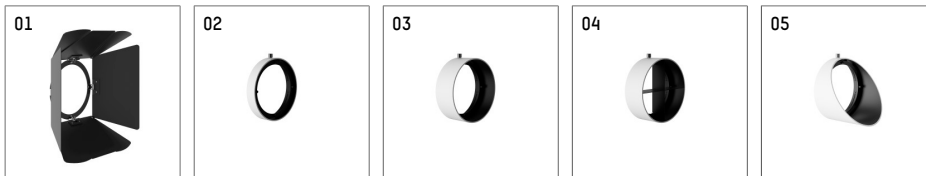

## 116 552 02 910 D | white

lo.nely 4  
spotlight  
LED | 69 W 2700 K

- spotlight lo.nely 4
- with 3 circuit DALI adapter
- for Hoffmeister control.x tracks
- circuit selection is possible while adapter is inserted into the track
- passive thermo management
- with LED 4500 lm
- colour temperature: 2700 K
- colour rendering index: CRI >90
- L90 / B10 (50.000h)
- SDCM < 3
- net luminous flux: 3820 lm
- total load: 69 W
- luminous efficacy: 55,4 lm/W
- spot
- beam angle: 15 °
- LED power unit integrated in adapter, electronic (DALI), 220-240 V, 0/50/60 Hz
- dimmable
- dimming range: 100-5 %
- housing of die cast aluminium
- adapter of fibreglass reinforced thermoplastic
- microprismatic filter with very high rate of light transmission
- color-, protection- and conversion-filters are available as accessory
- length: 246 mm, width: 93 mm, height: 232 mm
- rotatable 360°, 95° tilttable (can be fixed)
- weight: 2,15 kg
- protection rating: IP20
- protection class I
- 5 years Hoffmeister warranty
- Made in Germany
- maximum ambient temperature: 35 ° C
- certificates: manufactured according to DIN VDE 0711 / EN 60598, CE
- colour: white (RAL9016)
- 116 552 02 910 D

### Optional accessories

description accessory general	dimensions in mm	item number	pic.-No.
antiglare flaps, 8-leaf barn door with connection ring 11656000721 (black) for spotlights lo.nely size 4		116 564 00 721	01
connection ring suitable for attachment of accessories for spotlights lo.nely size 4		116 560 00 910	02
tube screen suitable for attachment of accessories for spotlights lo.nely size 4		116 561 00 910	03
connection tube with cross louver suitable for attachment of accessories for spotlights lo.nely size 4		116 562 00 910	04
visor suitable for attachment of accessories for spotlights lo.nely size 4		116 563 00 910	05