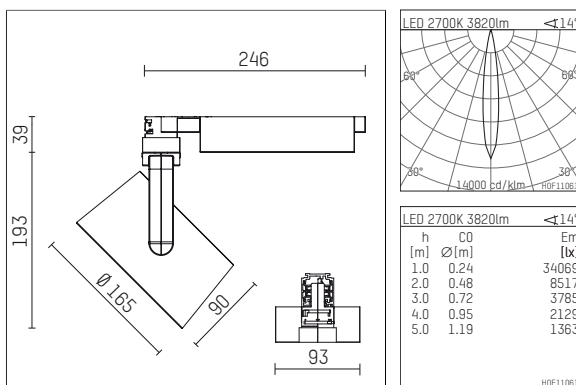

## 116 552 02 910 D | white

lo.nely 4  
spotlight  
LED | 69 W 2700 K

- spotlight lo.nely 4
- with 3 circuit DALI adapter
- for Hoffmeister control.x tracks
- circuit selection is possible while adapter is inserted into the track
- passive thermo management
- with LED 4500 lm
- colour temperature: 2700 K
- colour rendering index: CRI >90
- L90 / B10 (50.000h)
- SDCM < 3
- net luminous flux: 3820 lm
- total load: 69 W
- luminous efficacy: 55,4 lm/W
- spot
- beam angle: 15 °
- LED power unit integrated in adapter, electronic (DALI), 220-240 V, 0/50/60 Hz
- dimmable
- dimming range: 100-5 %
- housing of die cast aluminium
- adapter of fibreglass reinforced thermoplastic
- microprismatic filter with very high rate of light transmission
- color-, protection- and conversion-filters are available as accessory
- length: 246 mm, width: 93 mm, height: 232 mm
- rotatable 360°, 95° tilttable (can be fixed)
- weight: 2,15 kg
- protection rating: IP20
- protection class I
- 5 years Hoffmeister warranty
- Made in Germany
- maximum ambient temperature: 35 ° C
- certificates: manufactured according to DIN VDE 0711 / EN 60598, CE
- colour: white (RAL9016)
- 116 552 02 910 D

### Additional optional accessory components

description accessory general	dimensions in mm	item number	pic.-No.
honeycomb louver für Strahler lo.nely Größe 4		116 578 00 000	01
sculpture lens for spotlights lo.nely size 4	Ø: 146,5	116 571 00 000	02
soft.shape lens for spotlights lo.nely size 4	Ø: 146,5	116 570 00 000	03
soft.spot lens for spotlights lo.nely size 4	Ø: 146,5	116 574 00 000	03
prismatic glass for spotlights lo.nely size 4	Ø: 146,5	116 573 00 000	04
wide flood structured glas for spotlights lo.nely size 4	Ø: 146,5	116 572 00 000	02