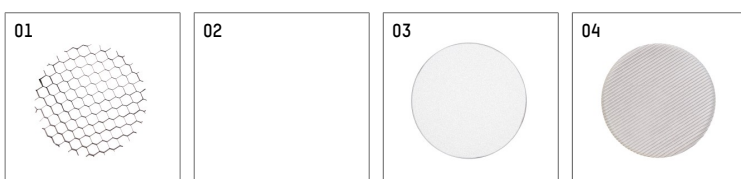

## 116 552 02 910 D | white

lo.nely 4  
spotlight  
LED | 69 W 2700 K

- spotlight lo.nely 4
- with 3 circuit DALI adapter
- for Hoffmeister control.x tracks
- circuit selection is possible while adapter is inserted into the track
- passive thermo management
- with LED 4500 lm
- colour temperature: 2700 K
- colour rendering index: CRI >90
- L90 / B10 (50.000h)
- SDCM < 3
- net luminous flux: 3820 lm
- total load: 69 W
- luminous efficacy: 55,4 lm/W
- spot
- beam angle: 15 °
- LED power unit integrated in adapter, electronic (DALI), 220-240 V, 0/50/60 Hz
- dimmable
- dimming range: 100-5 %
- housing of die cast aluminium
- adapter of fibreglass reinforced thermoplastic
- microprismatic filter with very high rate of light transmission
- color-, protection- and conversion-filters are available as accessory
- length: 246 mm, width: 93 mm, height: 232 mm
- rotatable 360°, 95° tilttable (can be fixed)
- weight: 2,15 kg
- protection rating: IP20
- protection class I
- 5 years Hoffmeister warranty
- Made in Germany
- maximum ambient temperature: 35 ° C
- certificates: manufactured according to DIN VDE 0711 / EN 60598, CE
- colour: white (RAL9016)
- 116 552 02 910 D

### Additional optional accessory components

description accessory general	dimensions in mm	item number	pic.-No.
honeycomb louver für Strahler lo.nely Größe 4		116 578 00 000	01
sculpture lens for spotlights lo.nely size 4	Ø: 146,5	116 571 00 000	02
soft.shape lens for spotlights lo.nely size 4	Ø: 146,5	116 570 00 000	03
soft.spot lens for spotlights lo.nely size 4	Ø: 146,5	116 574 00 000	03
prismatic glass for spotlights lo.nely size 4	Ø: 146,5	116 573 00 000	04
wide flood structured glas for spotlights lo.nely size 4	Ø: 146,5	116 572 00 000	02