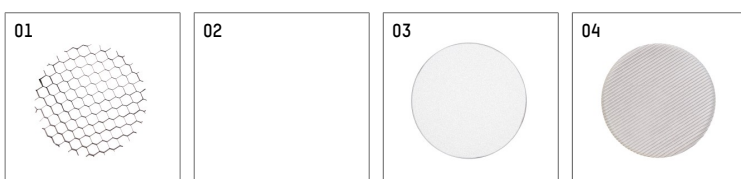

- Overview of accessories on the following page / s

116 552 03 721 D
accessory

Optional accessories

description accessory general	dimensions in mm	item number	pic.-No.
antiglare flaps, 8-leaf barn door with connection ring 11656000721 (black) for spotlights lo.nely size 4		116 564 00 721	01
connection ring suitable for attachment of accessories for spotlights lo.nely size 4		116 560 00 721	02
tube screen suitable for attachment of accessories for spotlights lo.nely size 4		116 561 00 721	03
connection tube with cross louver suitable for attachment of accessories for spotlights lo.nely size 4		116 562 00 721	04
visor suitable for attachment of accessories for spotlights lo.nely size 4		116 563 00 721	05

Additional optional accessory components

description accessory general	dimensions in mm	item number	pic.-No.
honeycomb louver für Strahler lo.nely Größe 4		116 578 00 000	01
sculpture lens for spotlights lo.nely size 4	Ø: 146,5	116 571 00 000	02
soft.shape lens for spotlights lo.nely size 4	Ø: 146,5	116 570 00 000	03
soft.spot lens for spotlights lo.nely size 4	Ø: 146,5	116 574 00 000	03
prismatic glass for spotlights lo.nely size 4	Ø: 146,5	116 573 00 000	04
wide flood structured glas for spotlights lo.nely size 4	Ø: 146,5	116 572 00 000	02