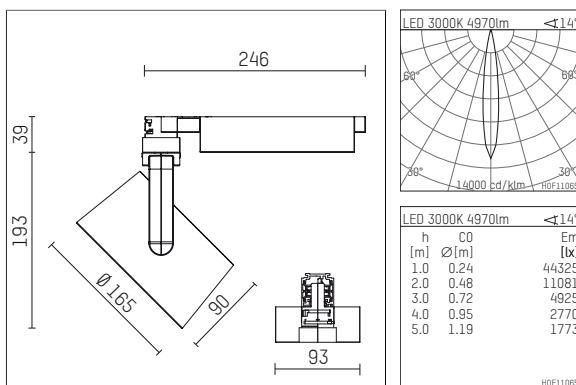

116 552 03 721 D | black

lo.nely 4
spotlight
LED | 69 W 3000 K

- spotlight lo.nely 4
- with 3 circuit DALI adapter
- for Hoffmeister control.x tracks
- circuit selection is possible while adapter is inserted into the track
- passive thermo management
- with LED 5850 lm
- colour temperature: 3000 K
- colour rendering index: CRI >90
- L90 / B10 (50.000h)
- SDCM < 2
- net luminous flux: 4970 lm
- total load: 69 W
- luminous efficacy: 72,0 lm/W
- spot
- beam angle: 15 °
- LED power unit integrated in adapter, electronic (DALI), 220-240 V, 0/50/60 Hz
- dimmable
- dimming range: 100-5 %
- housing of die cast aluminium
- adapter of fibreglass reinforced thermoplastic
- microprismatic filter with very high rate of light transmission
- color-, protection- and conversion-filters are available as accessory
- length: 246 mm, width: 93 mm, height: 232 mm
- rotatable 360°, 95° tilttable (can be fixed)
- weight: 2,15 kg
- protection rating: IP20
- protection class I
- 5 years Hoffmeister warranty
- Made in Germany
- maximum ambient temperature: 35 ° C
- certificates: manufactured according to DIN VDE 0711 / EN 60598, CE
- colour: black
- 116 552 03 721 D

Additional optional accessory components

description accessory general	dimensions in mm	item number	pic.-No.
honeycomb louver für Strahler lo.nely Größe 4		116 578 00 000	01
sculpture lens for spotlights lo.nely size 4	Ø: 146,5	116 571 00 000	02
soft.shape lens for spotlights lo.nely size 4	Ø: 146,5	116 570 00 000	03
soft.spot lens for spotlights lo.nely size 4	Ø: 146,5	116 574 00 000	03
prismatic glass for spotlights lo.nely size 4	Ø: 146,5	116 573 00 000	04
wide flood structured glas for spotlights lo.nely size 4	Ø: 146,5	116 572 00 000	02