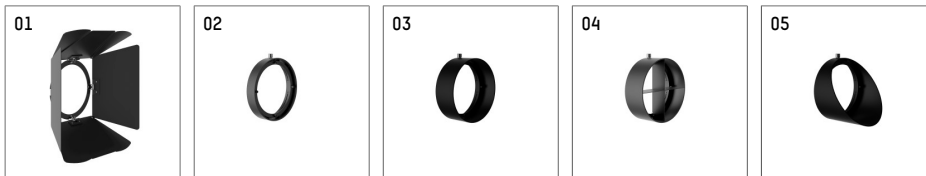

116 552 03 721 D | black

lo.nely 4
spotlight
LED | 69 W 3000 K

- spotlight lo.nely 4
- with 3 circuit DALI adapter
- for Hoffmeister control.x tracks
- circuit selection is possible while adapter is inserted into the track
- passive thermo management
- with LED 5850 lm
- colour temperature: 3000 K
- colour rendering index: CRI >90
- L90 / B10 (50.000h)
- SDCM < 2
- net luminous flux: 4970 lm
- total load: 69 W
- luminous efficacy: 72,0 lm/W
- spot
- beam angle: 15 °
- LED power unit integrated in adapter, electronic (DALI), 220-240 V, 0/50/60 Hz
- dimmable
- dimming range: 100-5 %
- housing of die cast aluminium
- adapter of fibreglass reinforced thermoplastic
- microprismatic filter with very high rate of light transmission
- color-, protection- and conversion-filters are available as accessory
- length: 246 mm, width: 93 mm, height: 232 mm
- rotatable 360°, 95° tilttable (can be fixed)
- weight: 2,15 kg
- protection rating: IP20
- protection class I
- 5 years Hoffmeister warranty
- Made in Germany
- maximum ambient temperature: 35 ° C
- certificates: manufactured according to DIN VDE 0711 / EN 60598, CE
- colour: black
- 116 552 03 721 D

- Overview of accessories on the following page / s

116 552 03 721 D
accessory

Optional accessories

description accessory general	dimensions in mm	item number	pic.-No.
antiglare flaps, 8-leaf barn door with connection ring 11656000721 (black) for spotlights lo.nely size 4		116 564 00 721	01
connection ring suitable for attachment of accessories for spotlights lo.nely size 4		116 560 00 721	02
tube screen suitable for attachment of accessories for spotlights lo.nely size 4		116 561 00 721	03
connection tube with cross louver suitable for attachment of accessories for spotlights lo.nely size 4		116 562 00 721	04
visor suitable for attachment of accessories for spotlights lo.nely size 4		116 563 00 721	05