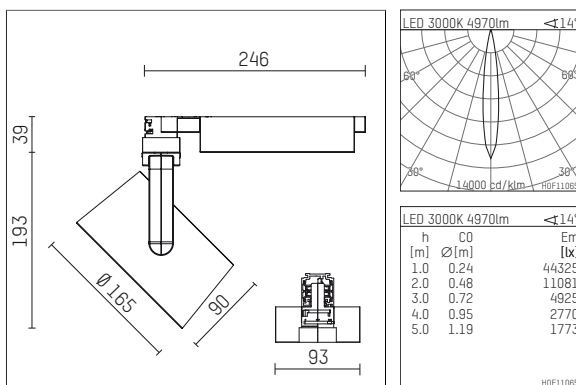

116 552 03 906 D | silver

lo.nely 4
spotlight
LED | 69 W 3000 K

- spotlight lo.nely 4
- with 3 circuit DALI adapter
- for Hoffmeister control.x tracks
- circuit selection is possible while adapter is inserted into the track
- passive thermo management
- with LED 5850 lm
- colour temperature: 3000 K
- colour rendering index: CRI >90
- L90 / B10 (50.000h)
- SDCM < 2
- net luminous flux: 4970 lm
- total load: 69 W
- luminous efficacy: 72,0 lm/W
- spot
- beam angle: 15 °
- LED power unit integrated in adapter, electronic (DALI), 220-240 V, 0/50/60 Hz
- dimmable
- dimming range: 100-5 %
- housing of die cast aluminium
- adapter of fibreglass reinforced thermoplastic
- microprismatic filter with very high rate of light transmission
- color-, protection- and conversion-filters are available as accessory
- length: 246 mm, width: 93 mm, height: 232 mm
- rotatable 360°, 95° tilttable (can be fixed)
- weight: 2,15 kg
- protection rating: IP20
- protection class I
- 5 years Hoffmeister warranty
- Made in Germany
- maximum ambient temperature: 35 ° C
- certificates: manufactured according to DIN VDE 0711 / EN 60598, CE
- colour: silver
- 116 552 03 906 D

Additional optional accessory components

description accessory general	dimensions in mm	item number	pic.-No.
honeycomb louver für Strahler lo.nely Größe 4		116 578 00 000	01
sculpture lens for spotlights lo.nely size 4	Ø: 146,5	116 571 00 000	02
soft.shape lens for spotlights lo.nely size 4	Ø: 146,5	116 570 00 000	03
soft.spot lens for spotlights lo.nely size 4	Ø: 146,5	116 574 00 000	03
prismatic glass for spotlights lo.nely size 4	Ø: 146,5	116 573 00 000	04
wide flood structured glas for spotlights lo.nely size 4	Ø: 146,5	116 572 00 000	02