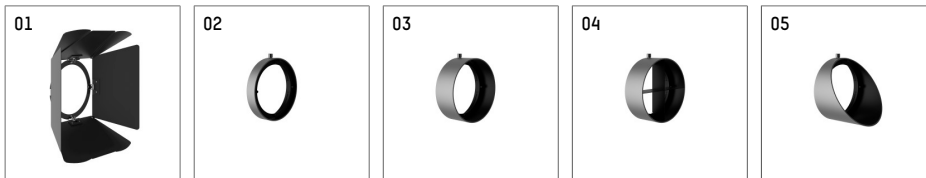

116 552 03 906 D | silver

lo.nely 4
spotlight
LED | 69 W 3000 K

- spotlight lo.nely 4
- with 3 circuit DALI adapter
- for Hoffmeister control.x tracks
- circuit selection is possible while adapter is inserted into the track
- passive thermo management
- with LED 5850 lm
- colour temperature: 3000 K
- colour rendering index: CRI >90
- L90 / B10 (50.000h)
- SDCM < 2
- net luminous flux: 4970 lm
- total load: 69 W
- luminous efficacy: 72,0 lm/W
- spot
- beam angle: 15 °
- LED power unit integrated in adapter, electronic (DALI), 220-240 V, 0/50/60 Hz
- dimmable
- dimming range: 100-5 %
- housing of die cast aluminium
- adapter of fibreglass reinforced thermoplastic
- microprismatic filter with very high rate of light transmission
- color-, protection- and conversion-filters are available as accessory
- length: 246 mm, width: 93 mm, height: 232 mm
- rotatable 360°, 95° tilttable (can be fixed)
- weight: 2,15 kg
- protection rating: IP20
- protection class I
- 5 years Hoffmeister warranty
- Made in Germany
- maximum ambient temperature: 35 ° C
- certificates: manufactured according to DIN VDE 0711 / EN 60598, CE
- colour: silver
- 116 552 03 906 D

- Overview of accessories on the following page / s

116 552 03 906 D
accessory

Optional accessories

description accessory general	dimensions in mm	item number	pic.-No.
antiglare flaps, 8-leaf barn door with connection ring 11656000721 (black) for spotlights lo.nely size 4		116 564 00 721	01
connection ring suitable for attachment of accessories for spotlights lo.nely size 4		116 560 00 906	02
tube screen suitable for attachment of accessories for spotlights lo.nely size 4		116 561 00 906	03
connection tube with cross louver suitable for attachment of accessories for spotlights lo.nely size 4		116 562 00 906	04
visor suitable for attachment of accessories for spotlights lo.nely size 4		116 563 00 906	05