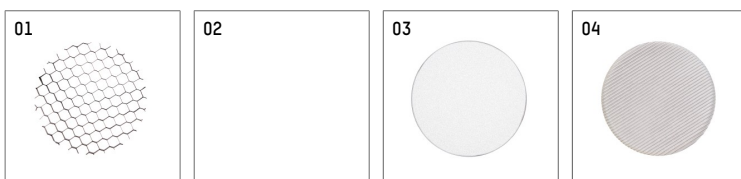

116 552 03 906 D | silver

lo.nely 4
spotlight
LED | 69 W 3000 K

- spotlight lo.nely 4
- with 3 circuit DALI adapter
- for Hoffmeister control.x tracks
- circuit selection is possible while adapter is inserted into the track
- passive thermo management
- with LED 5850 lm
- colour temperature: 3000 K
- colour rendering index: CRI >90
- L90 / B10 (50.000h)
- SDCM < 2
- net luminous flux: 4970 lm
- total load: 69 W
- luminous efficacy: 72,0 lm/W
- spot
- beam angle: 15 °
- LED power unit integrated in adapter, electronic (DALI), 220-240 V, 0/50/60 Hz
- dimmable
- dimming range: 100-5 %
- housing of die cast aluminium
- adapter of fibreglass reinforced thermoplastic
- microprismatic filter with very high rate of light transmission
- color-, protection- and conversion-filters are available as accessory
- length: 246 mm, width: 93 mm, height: 232 mm
- rotatable 360°, 95° tilttable (can be fixed)
- weight: 2,15 kg
- protection rating: IP20
- protection class I
- 5 years Hoffmeister warranty
- Made in Germany
- maximum ambient temperature: 35 ° C
- certificates: manufactured according to DIN VDE 0711 / EN 60598, CE
- colour: silver
- 116 552 03 906 D

Additional optional accessory components

description accessory general	dimensions in mm	item number	pic.-No.
honeycomb louver für Strahler lo.nely Größe 4		116 578 00 000	01
sculpture lens for spotlights lo.nely size 4	Ø: 146,5	116 571 00 000	02
soft.shape lens for spotlights lo.nely size 4	Ø: 146,5	116 570 00 000	03
soft.spot lens for spotlights lo.nely size 4	Ø: 146,5	116 574 00 000	03
prismatic glass for spotlights lo.nely size 4	Ø: 146,5	116 573 00 000	04
wide flood structured glas for spotlights lo.nely size 4	Ø: 146,5	116 572 00 000	02