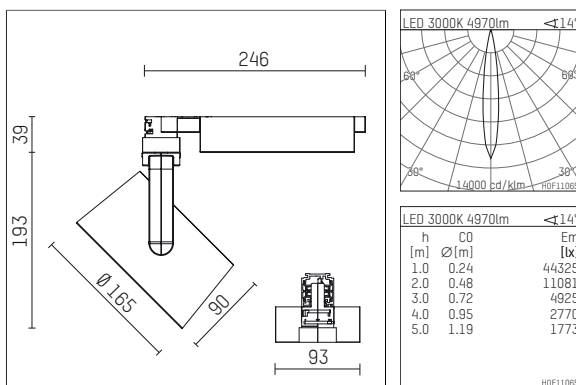

116 552 03 910 D | white

lo.nely 4
spotlight
LED | 69 W 3000 K

- spotlight lo.nely 4
- with 3 circuit DALI adapter
- for Hoffmeister control.x tracks
- circuit selection is possible while adapter is inserted into the track
- passive thermo management
- with LED 5850 lm
- colour temperature: 3000 K
- colour rendering index: CRI >90
- L90 / B10 (50.000h)
- SDCM < 2
- net luminous flux: 4970 lm
- total load: 69 W
- luminous efficacy: 72,0 lm/W
- spot
- beam angle: 15 °
- LED power unit integrated in adapter, electronic (DALI), 220-240 V, 0/50/60 Hz
- dimmable
- dimming range: 100-5 %
- housing of die cast aluminium
- adapter of fibreglass reinforced thermoplastic
- microprismatic filter with very high rate of light transmission
- color-, protection- and conversion-filters are available as accessory
- length: 246 mm, width: 93 mm, height: 232 mm
- rotatable 360°, 95° tilttable (can be fixed)
- weight: 2,15 kg
- protection rating: IP20
- protection class I
- 5 years Hoffmeister warranty
- Made in Germany
- maximum ambient temperature: 35 ° C
- certificates: manufactured according to DIN VDE 0711 / EN 60598, CE
- colour: white (RAL9016)
- 116 552 03 910 D

Additional optional accessory components

description accessory general	dimensions in mm	item number	pic.-No.
honeycomb louver für Strahler lo.nely Größe 4		116 578 00 000	01
sculpture lens for spotlights lo.nely size 4	Ø: 146,5	116 571 00 000	02
soft.shape lens for spotlights lo.nely size 4	Ø: 146,5	116 570 00 000	03
soft.spot lens for spotlights lo.nely size 4	Ø: 146,5	116 574 00 000	03
prismatic glass for spotlights lo.nely size 4	Ø: 146,5	116 573 00 000	04
wide flood structured glas for spotlights lo.nely size 4	Ø: 146,5	116 572 00 000	02