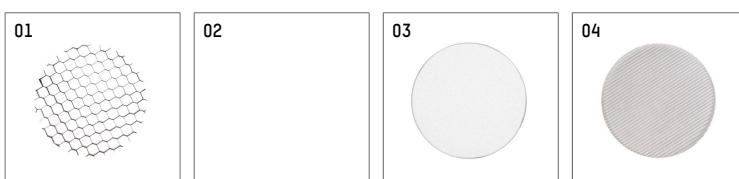

116 552 03 910 D | white

lo.nely 4
spotlight
LED | 69 W 3000 K

- spotlight lo.nely 4
- with 3 circuit DALI adapter
- for Hoffmeister control.x tracks
- circuit selection is possible while adapter is inserted into the track
- passive thermo management
- with LED 5850 lm
- colour temperature: 3000 K
- colour rendering index: CRI >90
- L90 / B10 (50.000h)
- SDCM < 2
- net luminous flux: 4970 lm
- total load: 69 W
- luminous efficacy: 72,0 lm/W
- spot
- beam angle: 15 °
- LED power unit integrated in adapter, electronic (DALI), 220-240 V, 0/50/60 Hz
- dimmable
- dimming range: 100-5 %
- housing of die cast aluminium
- adapter of fibreglass reinforced thermoplastic
- microprismatic filter with very high rate of light transmission
- color-, protection- and conversion-filters are available as accessory
- length: 246 mm, width: 93 mm, height: 232 mm
- rotatable 360°, 95° tilttable (can be fixed)
- weight: 2,15 kg
- protection rating: IP20
- protection class I
- 5 years Hoffmeister warranty
- Made in Germany
- maximum ambient temperature: 35 ° C
- certificates: manufactured according to DIN VDE 0711 / EN 60598, CE
- colour: white (RAL9016)
- 116 552 03 910 D

Additional optional accessory components

description accessory general	dimensions in mm	item number	pic.-No.
honeycomb louver für Strahler lo.nely Größe 4		116 578 00 000	01
sculpture lens for spotlights lo.nely size 4	Ø: 146,5	116 571 00 000	02
soft.shape lens for spotlights lo.nely size 4	Ø: 146,5	116 570 00 000	03
soft.spot lens for spotlights lo.nely size 4	Ø: 146,5	116 574 00 000	03
prismatic glass for spotlights lo.nely size 4	Ø: 146,5	116 573 00 000	04
wide flood structured glas for spotlights lo.nely size 4	Ø: 146,5	116 572 00 000	02