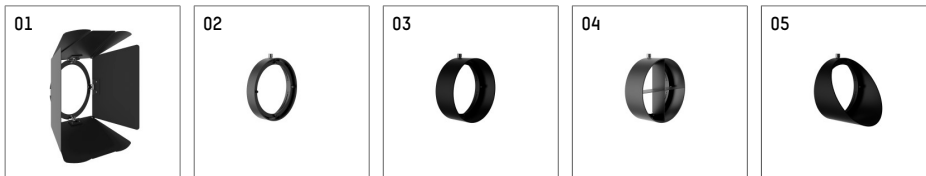

116 552 04 721 D | black

lo.nely 4
spotlight
LED | 69 W 4000 K

- spotlight lo.nely 4
- with 3 circuit DALI adapter
- for Hoffmeister control.x tracks
- circuit selection is possible while adapter is inserted into the track
- passive thermo management
- with LED 7600 lm
- colour temperature: 4000 K
- colour rendering index: CRI >80
- L90 / B10 (50.000h)
- SDCM < 2
- net luminous flux: 6460 lm
- total load: 69 W
- luminous efficacy: 93,6 lm/W
- spot
- beam angle: 15 °
- LED power unit integrated in adapter, electronic (DALI), 220-240 V, 0/50/60 Hz
- dimmable
- dimming range: 100-5 %
- housing of die cast aluminium
- adapter of fibreglass reinforced thermoplastic
- microprismatic filter with very high rate of light transmission
- color-, protection- and conversion-filters are available as accessory
- length: 246 mm, width: 93 mm, height: 232 mm
- rotatable 360°, 95° tilttable (can be fixed)
- weight: 2,15 kg
- protection rating: IP20
- protection class I
- 5 years Hoffmeister warranty
- Made in Germany
- maximum ambient temperature: 35 ° C
- certificates: manufactured according to DIN VDE 0711 / EN 60598, CE
- colour: black
- 116 552 04 721 D

- Overview of accessories on the following page / s

116 552 04 721 D
accessory

Optional accessories

description accessory general	dimensions in mm	item number	pic.-No.
antiglare flaps, 8-leaf barn door with connection ring 11656000721 (black) for spotlights lo.nely size 4		116 564 00 721	01
connection ring suitable for attachment of accessories for spotlights lo.nely size 4		116 560 00 721	02
tube screen suitable for attachment of accessories for spotlights lo.nely size 4		116 561 00 721	03
connection tube with cross louver suitable for attachment of accessories for spotlights lo.nely size 4		116 562 00 721	04
visor suitable for attachment of accessories for spotlights lo.nely size 4		116 563 00 721	05