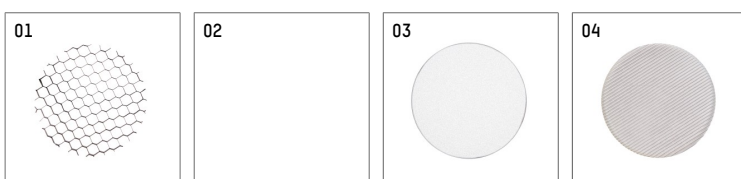

116 552 04 721 D | black

lo.nely 4
spotlight
LED | 69 W 4000 K

- spotlight lo.nely 4
- with 3 circuit DALI adapter
- for Hoffmeister control.x tracks
- circuit selection is possible while adapter is inserted into the track
- passive thermo management
- with LED 7600 lm
- colour temperature: 4000 K
- colour rendering index: CRI >80
- L90 / B10 (50.000h)
- SDCM < 2
- net luminous flux: 6460 lm
- total load: 69 W
- luminous efficacy: 93,6 lm/W
- spot
- beam angle: 15 °
- LED power unit integrated in adapter, electronic (DALI), 220-240 V, 0/50/60 Hz
- dimmable
- dimming range: 100-5 %
- housing of die cast aluminium
- adapter of fibreglass reinforced thermoplastic
- microprismatic filter with very high rate of light transmission
- color-, protection- and conversion-filters are available as accessory
- length: 246 mm, width: 93 mm, height: 232 mm
- rotatable 360°, 95° tilttable (can be fixed)
- weight: 2,15 kg
- protection rating: IP20
- protection class I
- 5 years Hoffmeister warranty
- Made in Germany
- maximum ambient temperature: 35 ° C
- certificates: manufactured according to DIN VDE 0711 / EN 60598, CE
- colour: black
- 116 552 04 721 D

Additional optional accessory components

description accessory general	dimensions in mm	item number	pic.-No.
honeycomb louver für Strahler lo.nely Größe 4		116 578 00 000	01
sculpture lens for spotlights lo.nely size 4	Ø: 146,5	116 571 00 000	02
soft.shape lens for spotlights lo.nely size 4	Ø: 146,5	116 570 00 000	03
soft.spot lens for spotlights lo.nely size 4	Ø: 146,5	116 574 00 000	03
prismatic glass for spotlights lo.nely size 4	Ø: 146,5	116 573 00 000	04
wide flood structured glas for spotlights lo.nely size 4	Ø: 146,5	116 572 00 000	02