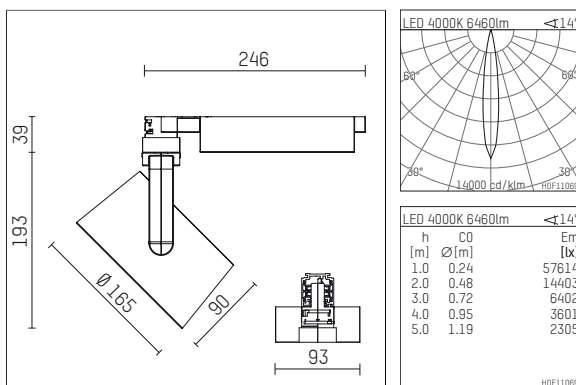

116 552 04 721 D | black

lo.nely 4
spotlight
LED | 69 W 4000 K

- spotlight lo.nely 4
- with 3 circuit DALI adapter
- for Hoffmeister control.x tracks
- circuit selection is possible while adapter is inserted into the track
- passive thermo management
- with LED 7600 lm
- colour temperature: 4000 K
- colour rendering index: CRI >80
- L90 / B10 (50.000h)
- SDCM < 2
- net luminous flux: 6460 lm
- total load: 69 W
- luminous efficacy: 93,6 lm/W
- spot
- beam angle: 15 °
- LED power unit integrated in adapter, electronic (DALI), 220-240 V, 0/50/60 Hz
- dimmable
- dimming range: 100-5 %
- housing of die cast aluminium
- adapter of fibreglass reinforced thermoplastic
- microprismatic filter with very high rate of light transmission
- color-, protection- and conversion-filters are available as accessory
- length: 246 mm, width: 93 mm, height: 232 mm
- rotatable 360°, 95° tilttable (can be fixed)
- weight: 2,15 kg
- protection rating: IP20
- protection class I
- 5 years Hoffmeister warranty
- Made in Germany
- maximum ambient temperature: 35 ° C
- certificates: manufactured according to DIN VDE 0711 / EN 60598, CE
- colour: black
- 116 552 04 721 D

Additional optional accessory components

description accessory general	dimensions in mm	item number	pic.-No.
honeycomb louver für Strahler lo.nely Größe 4		116 578 00 000	01
sculpture lens for spotlights lo.nely size 4	Ø: 146,5	116 571 00 000	02
soft.shape lens for spotlights lo.nely size 4	Ø: 146,5	116 570 00 000	03
soft.spot lens for spotlights lo.nely size 4	Ø: 146,5	116 574 00 000	03
prismatic glass for spotlights lo.nely size 4	Ø: 146,5	116 573 00 000	04
wide flood structured glas for spotlights lo.nely size 4	Ø: 146,5	116 572 00 000	02