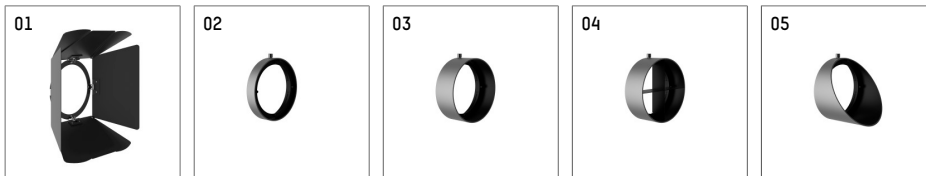

116 552 04 906 D | silver

lo.nely 4
spotlight
LED | 69 W 4000 K

- spotlight lo.nely 4
- with 3 circuit DALI adapter
- for Hoffmeister control.x tracks
- circuit selection is possible while adapter is inserted into the track
- passive thermo management
- with LED 7600 lm
- colour temperature: 4000 K
- colour rendering index: CRI >80
- L90 / B10 (50.000h)
- SDCM < 2
- net luminous flux: 6460 lm
- total load: 69 W
- luminous efficacy: 93,6 lm/W
- spot
- beam angle: 15 °
- LED power unit integrated in adapter, electronic (DALI), 220-240 V, 0/50/60 Hz
- dimmable
- dimming range: 100-5 %
- housing of die cast aluminium
- adapter of fibreglass reinforced thermoplastic
- microprismatic filter with very high rate of light transmission
- color-, protection- and conversion-filters are available as accessory
- length: 246 mm, width: 93 mm, height: 232 mm
- rotatable 360°, 95° tilttable (can be fixed)
- weight: 2,15 kg
- protection rating: IP20
- protection class I
- 5 years Hoffmeister warranty
- Made in Germany
- maximum ambient temperature: 35 ° C
- certificates: manufactured according to DIN VDE 0711 / EN 60598, CE
- colour: silver
- 116 552 04 906 D

- Overview of accessories on the following page / s

116 552 04 906 D
accessory

Optional accessories

description accessory general	dimensions in mm	item number	pic.-No.
antiglare flaps, 8-leaf barn door with connection ring 11656000721 (black) for spotlights lo.nely size 4		116 564 00 721	01
connection ring suitable for attachment of accessories for spotlights lo.nely size 4		116 560 00 906	02
tube screen suitable for attachment of accessories for spotlights lo.nely size 4		116 561 00 906	03
connection tube with cross louver suitable for attachment of accessories for spotlights lo.nely size 4		116 562 00 906	04
visor suitable for attachment of accessories for spotlights lo.nely size 4		116 563 00 906	05