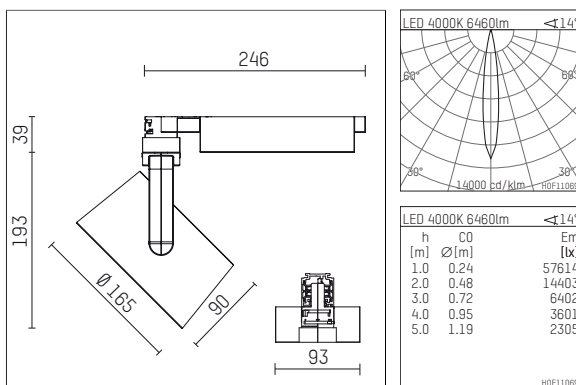

116 552 04 906 D | silver

lo.nely 4
spotlight
LED | 69 W 4000 K

- spotlight lo.nely 4
- with 3 circuit DALI adapter
- for Hoffmeister control.x tracks
- circuit selection is possible while adapter is inserted into the track
- passive thermo management
- with LED 7600 lm
- colour temperature: 4000 K
- colour rendering index: CRI >80
- L90 / B10 (50.000h)
- SDCM < 2
- net luminous flux: 6460 lm
- total load: 69 W
- luminous efficacy: 93,6 lm/W
- spot
- beam angle: 15 °
- LED power unit integrated in adapter, electronic (DALI), 220-240 V, 0/50/60 Hz
- dimmable
- dimming range: 100-5 %
- housing of die cast aluminium
- adapter of fibreglass reinforced thermoplastic
- microprismatic filter with very high rate of light transmission
- color-, protection- and conversion-filters are available as accessory
- length: 246 mm, width: 93 mm, height: 232 mm
- rotatable 360°, 95° tilttable (can be fixed)
- weight: 2,15 kg
- protection rating: IP20
- protection class I
- 5 years Hoffmeister warranty
- Made in Germany
- maximum ambient temperature: 35 ° C
- certificates: manufactured according to DIN VDE 0711 / EN 60598, CE
- colour: silver
- 116 552 04 906 D

Additional optional accessory components

description accessory general	dimensions in mm	item number	pic.-No.
honeycomb louver für Strahler lo.nely Größe 4		116 578 00 000	01
sculpture lens for spotlights lo.nely size 4	Ø: 146,5	116 571 00 000	02
soft.shape lens for spotlights lo.nely size 4	Ø: 146,5	116 570 00 000	03
soft.spot lens for spotlights lo.nely size 4	Ø: 146,5	116 574 00 000	03
prismatic glass for spotlights lo.nely size 4	Ø: 146,5	116 573 00 000	04
wide flood structured glas for spotlights lo.nely size 4	Ø: 146,5	116 572 00 000	02