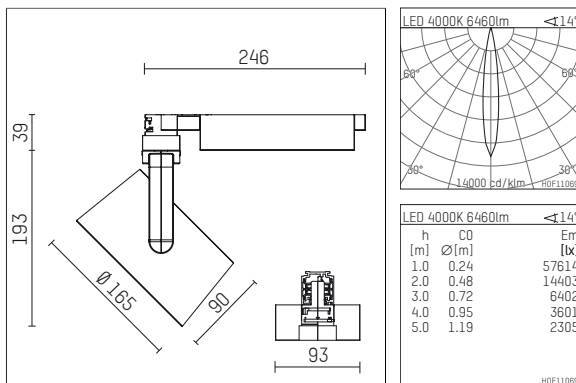

116 552 04 910 D | white

lo.nely 4
spotlight
LED | 69 W 4000 K

- spotlight lo.nely 4
- with 3 circuit DALI adapter
- for Hoffmeister control.x tracks
- circuit selection is possible while adapter is inserted into the track
- passive thermo management
- with LED 7600 lm
- colour temperature: 4000 K
- colour rendering index: CRI >80
- L90 / B10 (50.000h)
- SDCM < 2
- net luminous flux: 6460 lm
- total load: 69 W
- luminous efficacy: 93,6 lm/W
- spot
- beam angle: 15 °
- LED power unit integrated in adapter, electronic (DALI), 220-240 V, 0/50/60 Hz
- dimmable
- dimming range: 100-5 %
- housing of die cast aluminium
- adapter of fibreglass reinforced thermoplastic
- microprismatic filter with very high rate of light transmission
- color-, protection- and conversion-filters are available as accessory
- length: 246 mm, width: 93 mm, height: 232 mm
- rotatable 360°, 95° tilttable (can be fixed)
- weight: 2,15 kg
- protection rating: IP20
- protection class I
- 5 years Hoffmeister warranty
- Made in Germany
- maximum ambient temperature: 35 ° C
- certificates: manufactured according to DIN VDE 0711 / EN 60598, CE
- colour: white (RAL9016)
- 116 552 04 910 D

Additional optional accessory components

description accessory general	dimensions in mm	item number	pic.-No.
honeycomb louver für Strahler lo.nely Größe 4		116 578 00 000	01
sculpture lens for spotlights lo.nely size 4	Ø: 146,5	116 571 00 000	02
soft.shape lens for spotlights lo.nely size 4	Ø: 146,5	116 570 00 000	03
soft.spot lens for spotlights lo.nely size 4	Ø: 146,5	116 574 00 000	03
prismatic glass for spotlights lo.nely size 4	Ø: 146,5	116 573 00 000	04
wide flood structured glas for spotlights lo.nely size 4	Ø: 146,5	116 572 00 000	02