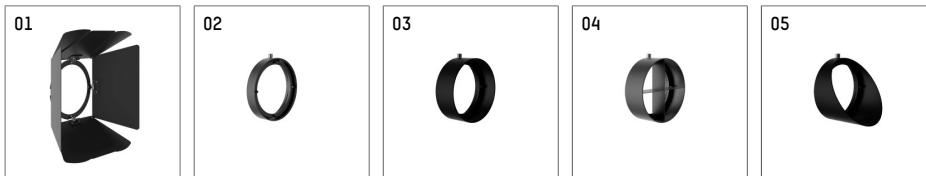

116 553 02 721 D | black

lo.nely 4
spotlight
LED | 69 W 2700 K

- spotlight lo.nely 4
- with 3 circuit DALI adapter
- for Hoffmeister control.x tracks
- circuit selection is possible while adapter is inserted into the track
- passive thermo management
- with LED 4500 lm
- colour temperature: 2700 K
- colour rendering index: CRI >90
- L90 / B10 (50.000h)
- SDCM < 3
- net luminous flux: 3980 lm
- total load: 69 W
- luminous efficacy: 57,7 lm/W
- medium
- beam angle: 25 °
- LED power unit integrated in adapter, electronic (DALI), 220-240 V, 0/50/60 Hz
- dimmable
- dimming range: 100-5 %
- housing of die cast aluminium
- adapter of fibreglass reinforced thermoplastic
- safety glass, clear
- color-, protection- and conversion-filters are available as accessory
- length: 246 mm, width: 93 mm, height: 232 mm
- rotatable 360°, 95° tiltable (can be fixed)
- weight: 2,15 kg
- protection rating: IP20
- protection class I
- 5 years Hoffmeister warranty
- Made in Germany
- maximum ambient temperature: 35 ° C
- certificates: manufactured according to DIN VDE 0711 / EN 60598, CE
- colour: black
- 116 553 02 721 D

- Overview of accessories on the following page / s

116 553 02 721 D
accessory

Optional accessories

description accessory general	dimensions in mm	item number	pic.-No.
antiglare flaps, 8-leaf barn door with connection ring 11656000721 (black) for spotlights lo.nely size 4		116 564 00 721	01
connection ring suitable for attachment of accessories for spotlights lo.nely size 4		116 560 00 721	02
tube screen suitable for attachment of accessories for spotlights lo.nely size 4		116 561 00 721	03
connection tube with cross louver suitable for attachment of accessories for spotlights lo.nely size 4		116 562 00 721	04
visor suitable for attachment of accessories for spotlights lo.nely size 4		116 563 00 721	05