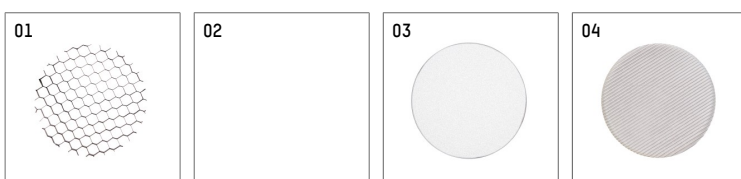

- Overview of accessories on the following page / s

116 553 02 721 D
accessory

Optional accessories

description accessory general	dimensions in mm	item number	pic.-No.
antiglare flaps, 8-leaf barn door with connection ring 11656000721 (black) for spotlights lo.nely size 4		116 564 00 721	01
connection ring suitable for attachment of accessories for spotlights lo.nely size 4		116 560 00 721	02
tube screen suitable for attachment of accessories for spotlights lo.nely size 4		116 561 00 721	03
connection tube with cross louver suitable for attachment of accessories for spotlights lo.nely size 4		116 562 00 721	04
visor suitable for attachment of accessories for spotlights lo.nely size 4		116 563 00 721	05

Additional optional accessory components

description accessory general	dimensions in mm	item number	pic.-No.
honeycomb louver für Strahler lo.nely Größe 4		116 578 00 000	01
sculpture lens for spotlights lo.nely size 4	Ø: 146,5	116 571 00 000	02
soft.shape lens for spotlights lo.nely size 4	Ø: 146,5	116 570 00 000	03
soft.spot lens for spotlights lo.nely size 4	Ø: 146,5	116 574 00 000	03
prismatic glass for spotlights lo.nely size 4	Ø: 146,5	116 573 00 000	04
wide flood structured glas for spotlights lo.nely size 4	Ø: 146,5	116 572 00 000	02