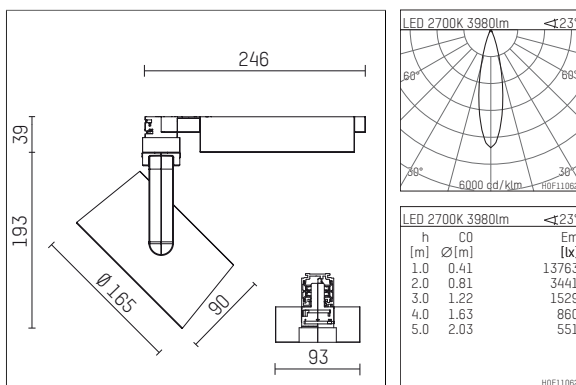

116 553 02 721 D | black

lo.nely 4
spotlight
LED | 69 W 2700 K

- spotlight lo.nely 4
- with 3 circuit DALI adapter
- for Hoffmeister control.x tracks
- circuit selection is possible while adapter is inserted into the track
- passive thermo management
- with LED 4500 lm
- colour temperature: 2700 K
- colour rendering index: CRI >90
- L90 / B10 (50.000h)
- SDCM < 3
- net luminous flux: 3980 lm
- total load: 69 W
- luminous efficacy: 57,7 lm/W
- medium
- beam angle: 25 °
- LED power unit integrated in adapter, electronic (DALI), 220-240 V, 0/50/60 Hz
- dimmable
- dimming range: 100-5 %
- housing of die cast aluminium
- adapter of fibreglass reinforced thermoplastic
- safety glass, clear
- color-, protection- and conversion-filters are available as accessory
- length: 246 mm, width: 93 mm, height: 232 mm
- rotatable 360°, 95° tiltable (can be fixed)
- weight: 2,15 kg
- protection rating: IP20
- protection class I
- 5 years Hoffmeister warranty
- Made in Germany
- maximum ambient temperature: 35 ° C
- certificates: manufactured according to DIN VDE 0711 / EN 60598, CE
- colour: black
- 116 553 02 721 D

Additional optional accessory components

description accessory general	dimensions in mm	item number	pic.-No.
honeycomb louver für Strahler lo.nely Größe 4		116 578 00 000	01
sculpture lens for spotlights lo.nely size 4	Ø: 146,5	116 571 00 000	02
soft.shape lens for spotlights lo.nely size 4	Ø: 146,5	116 570 00 000	03
soft.spot lens for spotlights lo.nely size 4	Ø: 146,5	116 574 00 000	03
prismatic glass for spotlights lo.nely size 4	Ø: 146,5	116 573 00 000	04
wide flood structured glas for spotlights lo.nely size 4	Ø: 146,5	116 572 00 000	02