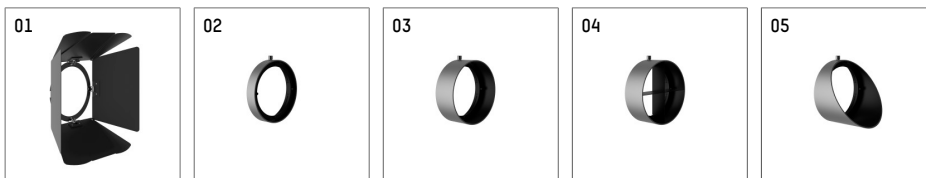

116 553 02 906 D | silver

lo.nely 4
spotlight
LED | 69 W 2700 K

- spotlight lo.nely 4
- with 3 circuit DALI adapter
- for Hoffmeister control.x tracks
- circuit selection is possible while adapter is inserted into the track
- passive thermo management
- with LED 4500 lm
- colour temperature: 2700 K
- colour rendering index: CRI >90
- L90 / B10 (50.000h)
- SDCM < 3
- net luminous flux: 3980 lm
- total load: 69 W
- luminous efficacy: 57,7 lm/W
- medium
- beam angle: 25 °
- LED power unit integrated in adapter, electronic (DALI), 220-240 V, 0/50/60 Hz
- dimmable
- dimming range: 100-5 %
- housing of die cast aluminium
- adapter of fibreglass reinforced thermoplastic
- safety glass, clear
- color-, protection- and conversion-filters are available as accessory
- length: 246 mm, width: 93 mm, height: 232 mm
- rotatable 360°, 95° tiltable (can be fixed)
- weight: 2,15 kg
- protection rating: IP20
- protection class I
- 5 years Hoffmeister warranty
- Made in Germany
- maximum ambient temperature: 35 ° C
- certificates: manufactured according to DIN VDE 0711 / EN 60598, CE
- colour: silver
- 116 553 02 906 D

- Overview of accessories on the following page / s

116 553 02 906 D
accessory

Optional accessories

description accessory general	dimensions in mm	item number	pic.-No.
antiglare flaps, 8-leaf barn door with connection ring 11656000721 (black) for spotlights lo.nely size 4		116 564 00 721	01
connection ring suitable for attachment of accessories for spotlights lo.nely size 4		116 560 00 906	02
tube screen suitable for attachment of accessories for spotlights lo.nely size 4		116 561 00 906	03
connection tube with cross louver suitable for attachment of accessories for spotlights lo.nely size 4		116 562 00 906	04
visor suitable for attachment of accessories for spotlights lo.nely size 4		116 563 00 906	05