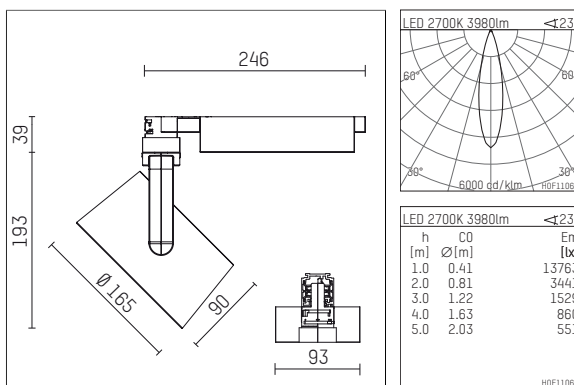

116 553 02 906 D | silver

lo.nely 4
spotlight
LED | 69 W 2700 K

- spotlight lo.nely 4
- with 3 circuit DALI adapter
- for Hoffmeister control.x tracks
- circuit selection is possible while adapter is inserted into the track
- passive thermo management
- with LED 4500 lm
- colour temperature: 2700 K
- colour rendering index: CRI >90
- L90 / B10 (50.000h)
- SDCM < 3
- net luminous flux: 3980 lm
- total load: 69 W
- luminous efficacy: 57,7 lm/W
- medium
- beam angle: 25 °
- LED power unit integrated in adapter, electronic (DALI), 220-240 V, 0/50/60 Hz
- dimmable
- dimming range: 100-5 %
- housing of die cast aluminium
- adapter of fibreglass reinforced thermoplastic
- safety glass, clear
- color-, protection- and conversion-filters are available as accessory
- length: 246 mm, width: 93 mm, height: 232 mm
- rotatable 360°, 95° tiltable (can be fixed)
- weight: 2,15 kg
- protection rating: IP20
- protection class I
- 5 years Hoffmeister warranty
- Made in Germany
- maximum ambient temperature: 35 ° C
- certificates: manufactured according to DIN VDE 0711 / EN 60598, CE
- colour: silver
- 116 553 02 906 D

Additional optional accessory components

description accessory general	dimensions in mm	item number	pic.-No.
honeycomb louver für Strahler lo.nely Größe 4		116 578 00 000	01
sculpture lens for spotlights lo.nely size 4	Ø: 146,5	116 571 00 000	02
soft.shape lens for spotlights lo.nely size 4	Ø: 146,5	116 570 00 000	03
soft.spot lens for spotlights lo.nely size 4	Ø: 146,5	116 574 00 000	03
prismatic glass for spotlights lo.nely size 4	Ø: 146,5	116 573 00 000	04
wide flood structured glas for spotlights lo.nely size 4	Ø: 146,5	116 572 00 000	02