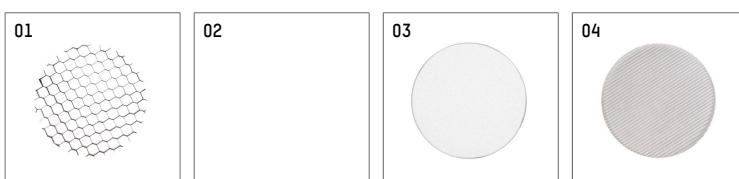

- Overview of accessories on the following page / s

116 553 02 906 D
accessory

Optional accessories

description accessory general	dimensions in mm	item number	pic.-No.
antiglare flaps, 8-leaf barn door with connection ring 11656000721 (black) for spotlights lo.nely size 4		116 564 00 721	01
connection ring suitable for attachment of accessories for spotlights lo.nely size 4		116 560 00 906	02
tube screen suitable for attachment of accessories for spotlights lo.nely size 4		116 561 00 906	03
connection tube with cross louver suitable for attachment of accessories for spotlights lo.nely size 4		116 562 00 906	04
visor suitable for attachment of accessories for spotlights lo.nely size 4		116 563 00 906	05

Additional optional accessory components

description accessory general	dimensions in mm	item number	pic.-No.
honeycomb louver für Strahler lo.nely Größe 4		116 578 00 000	01
sculpture lens for spotlights lo.nely size 4	Ø: 146,5	116 571 00 000	02
soft.shape lens for spotlights lo.nely size 4	Ø: 146,5	116 570 00 000	03
soft.spot lens for spotlights lo.nely size 4	Ø: 146,5	116 574 00 000	03
prismatic glass for spotlights lo.nely size 4	Ø: 146,5	116 573 00 000	04
wide flood structured glas for spotlights lo.nely size 4	Ø: 146,5	116 572 00 000	02