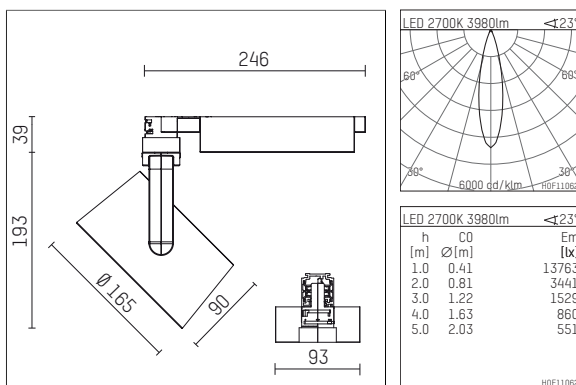

116 553 02 910 D | white

lo.nely 4
spotlight
LED | 69 W 2700 K

- spotlight lo.nely 4
- with 3 circuit DALI adapter
- for Hoffmeister control.x tracks
- circuit selection is possible while adapter is inserted into the track
- passive thermo management
- with LED 4500 lm
- colour temperature: 2700 K
- colour rendering index: CRI >90
- L90 / B10 (50.000h)
- SDCM < 3
- net luminous flux: 3980 lm
- total load: 69 W
- luminous efficacy: 57,7 lm/W
- medium
- beam angle: 25 °
- LED power unit integrated in adapter, electronic (DALI), 220-240 V, 0/50/60 Hz
- dimmable
- dimming range: 100-5 %
- housing of die cast aluminium
- adapter of fibreglass reinforced thermoplastic
- safety glass, clear
- color-, protection- and conversion-filters are available as accessory
- length: 246 mm, width: 93 mm, height: 232 mm
- rotatable 360°, 95° tiltable (can be fixed)
- weight: 2,15 kg
- protection rating: IP20
- protection class I
- 5 years Hoffmeister warranty
- Made in Germany
- maximum ambient temperature: 35 ° C
- certificates: manufactured according to DIN VDE 0711 / EN 60598, CE
- colour: white (RAL9016)
- 116 553 02 910 D

Additional optional accessory components

description accessory general	dimensions in mm	item number	pic.-No.
honeycomb louver für Strahler lo.nely Größe 4		116 578 00 000	01
sculpture lens for spotlights lo.nely size 4	Ø: 146,5	116 571 00 000	02
soft.shape lens for spotlights lo.nely size 4	Ø: 146,5	116 570 00 000	03
soft.spot lens for spotlights lo.nely size 4	Ø: 146,5	116 574 00 000	03
prismatic glass for spotlights lo.nely size 4	Ø: 146,5	116 573 00 000	04
wide flood structured glas for spotlights lo.nely size 4	Ø: 146,5	116 572 00 000	02