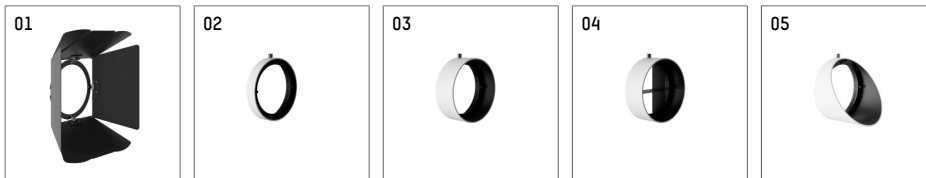

116 553 02 910 D | white

lo.nely 4
spotlight
LED | 69 W 2700 K

- spotlight lo.nely 4
- with 3 circuit DALI adapter
- for Hoffmeister control.x tracks
- circuit selection is possible while adapter is inserted into the track
- passive thermo management
- with LED 4500 lm
- colour temperature: 2700 K
- colour rendering index: CRI >90
- L90 / B10 (50.000h)
- SDCM < 3
- net luminous flux: 3980 lm
- total load: 69 W
- luminous efficacy: 57,7 lm/W
- medium
- beam angle: 25 °
- LED power unit integrated in adapter, electronic (DALI), 220-240 V, 0/50/60 Hz
- dimmable
- dimming range: 100-5 %
- housing of die cast aluminium
- adapter of fibreglass reinforced thermoplastic
- safety glass, clear
- color-, protection- and conversion-filters are available as accessory
- length: 246 mm, width: 93 mm, height: 232 mm
- rotatable 360°, 95° tiltable (can be fixed)
- weight: 2,15 kg
- protection rating: IP20
- protection class I
- 5 years Hoffmeister warranty
- Made in Germany
- maximum ambient temperature: 35 ° C
- certificates: manufactured according to DIN VDE 0711 / EN 60598, CE
- colour: white (RAL9016)
- 116 553 02 910 D

- Overview of accessories on the following page / s

116 553 02 910 D
accessory

Optional accessories

description accessory general	dimensions in mm	item number	pic.-No.
antiglare flaps, 8-leaf barn door with connection ring 11656000721 (black) for spotlights lo.nely size 4		116 564 00 721	01
connection ring suitable for attachment of accessories for spotlights lo.nely size 4		116 560 00 910	02
tube screen suitable for attachment of accessories for spotlights lo.nely size 4		116 561 00 910	03
connection tube with cross louver suitable for attachment of accessories for spotlights lo.nely size 4		116 562 00 910	04
visor suitable for attachment of accessories for spotlights lo.nely size 4		116 563 00 910	05