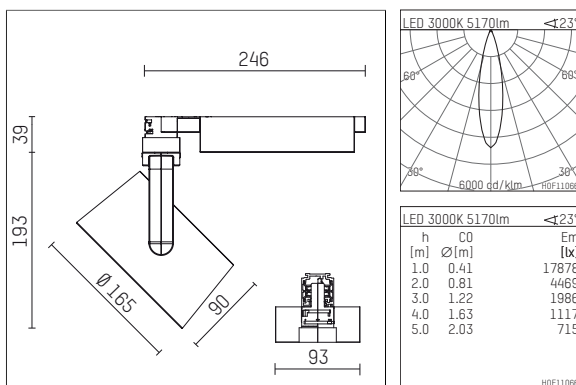

116 553 03 721 D | black

lo.nely 4
spotlight
LED | 69 W 3000 K

- spotlight lo.nely 4
- with 3 circuit DALI adapter
- for Hoffmeister control.x tracks
- circuit selection is possible while adapter is inserted into the track
- passive thermo management
- with LED 5850 lm
- colour temperature: 3000 K
- colour rendering index: CRI >90
- L90 / B10 (50.000h)
- SDCM < 2
- net luminous flux: 5170 lm
- total load: 69 W
- luminous efficacy: 74,9 lm/W
- medium
- beam angle: 25 °
- LED power unit integrated in adapter, electronic (DALI), 220-240 V, 0/50/60 Hz
- dimmable
- dimming range: 100-5 %
- housing of die cast aluminium
- adapter of fibreglass reinforced thermoplastic
- safety glass, clear
- color-, protection- and conversion-filters are available as accessory
- length: 246 mm, width: 93 mm, height: 232 mm
- rotatable 360°, 95° tiltable (can be fixed)
- weight: 2,15 kg
- protection rating: IP20
- protection class I
- 5 years Hoffmeister warranty
- Made in Germany
- maximum ambient temperature: 35 ° C
- certificates: manufactured according to DIN VDE 0711 / EN 60598, CE
- colour: black
- 116 553 03 721 D

Additional optional accessory components

description accessory general	dimensions in mm	item number	pic.-No.
honeycomb louver für Strahler lo.nely Größe 4		116 578 00 000	01
sculpture lens for spotlights lo.nely size 4	Ø: 146,5	116 571 00 000	02
soft.shape lens for spotlights lo.nely size 4	Ø: 146,5	116 570 00 000	03
soft.spot lens for spotlights lo.nely size 4	Ø: 146,5	116 574 00 000	03
prismatic glass for spotlights lo.nely size 4	Ø: 146,5	116 573 00 000	04
wide flood structured glas for spotlights lo.nely size 4	Ø: 146,5	116 572 00 000	02