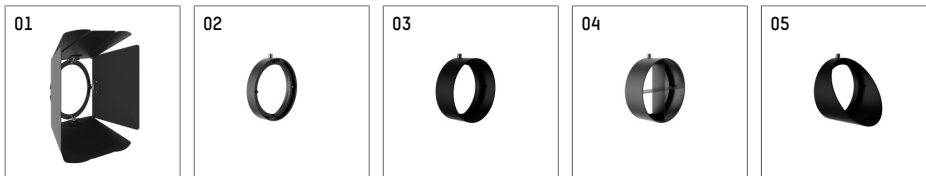

116 553 03 721 D | black

lo.nely 4
spotlight
LED | 69 W 3000 K

- spotlight lo.nely 4
- with 3 circuit DALI adapter
- for Hoffmeister control.x tracks
- circuit selection is possible while adapter is inserted into the track
- passive thermo management
- with LED 5850 lm
- colour temperature: 3000 K
- colour rendering index: CRI >90
- L90 / B10 (50.000h)
- SDCM < 2
- net luminous flux: 5170 lm
- total load: 69 W
- luminous efficacy: 74,9 lm/W
- medium
- beam angle: 25 °
- LED power unit integrated in adapter, electronic (DALI), 220-240 V, 0/50/60 Hz
- dimmable
- dimming range: 100-5 %
- housing of die cast aluminium
- adapter of fibreglass reinforced thermoplastic
- safety glass, clear
- color-, protection- and conversion-filters are available as accessory
- length: 246 mm, width: 93 mm, height: 232 mm
- rotatable 360°, 95° tiltable (can be fixed)
- weight: 2,15 kg
- protection rating: IP20
- protection class I
- 5 years Hoffmeister warranty
- Made in Germany
- maximum ambient temperature: 35 ° C
- certificates: manufactured according to DIN VDE 0711 / EN 60598, CE
- colour: black
- 116 553 03 721 D

- Overview of accessories on the following page / s

116 553 03 721 D
accessory

Optional accessories

description accessory general	dimensions in mm	item number	pic.-No.
antiglare flaps, 8-leaf barn door with connection ring 11656000721 (black) for spotlights lo.nely size 4		116 564 00 721	01
connection ring suitable for attachment of accessories for spotlights lo.nely size 4		116 560 00 721	02
tube screen suitable for attachment of accessories for spotlights lo.nely size 4		116 561 00 721	03
connection tube with cross louver suitable for attachment of accessories for spotlights lo.nely size 4		116 562 00 721	04
visor suitable for attachment of accessories for spotlights lo.nely size 4		116 563 00 721	05