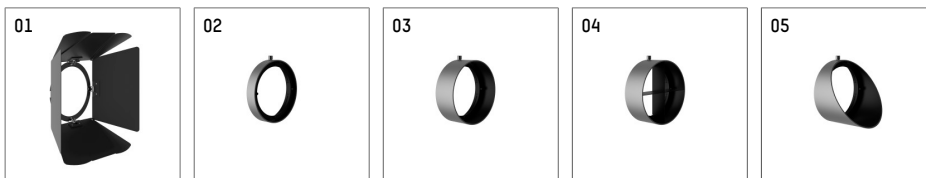

116 553 03 906 D | silver

lo.nely 4
spotlight
LED | 69 W 3000 K

- spotlight lo.nely 4
- with 3 circuit DALI adapter
- for Hoffmeister control.x tracks
- circuit selection is possible while adapter is inserted into the track
- passive thermo management
- with LED 5850 lm
- colour temperature: 3000 K
- colour rendering index: CRI >90
- L90 / B10 (50.000h)
- SDCM < 2
- net luminous flux: 5170 lm
- total load: 69 W
- luminous efficacy: 74,9 lm/W
- medium
- beam angle: 25 °
- LED power unit integrated in adapter, electronic (DALI), 220-240 V, 0/50/60 Hz
- dimmable
- dimming range: 100-5 %
- housing of die cast aluminium
- adapter of fibreglass reinforced thermoplastic
- safety glass, clear
- color-, protection- and conversion-filters are available as accessory
- length: 246 mm, width: 93 mm, height: 232 mm
- rotatable 360°, 95° tiltable (can be fixed)
- weight: 2,15 kg
- protection rating: IP20
- protection class I
- 5 years Hoffmeister warranty
- Made in Germany
- maximum ambient temperature: 35 ° C
- certificates: manufactured according to DIN VDE 0711 / EN 60598, CE
- colour: silver
- 116 553 03 906 D

- Overview of accessories on the following page / s

116 553 03 906 D
accessory

Optional accessories

description accessory general	dimensions in mm	item number	pic.-No.
antiglare flaps, 8-leaf barn door with connection ring 11656000721 (black) for spotlights lo.nely size 4		116 564 00 721	01
connection ring suitable for attachment of accessories for spotlights lo.nely size 4		116 560 00 906	02
tube screen suitable for attachment of accessories for spotlights lo.nely size 4		116 561 00 906	03
connection tube with cross louver suitable for attachment of accessories for spotlights lo.nely size 4		116 562 00 906	04
visor suitable for attachment of accessories for spotlights lo.nely size 4		116 563 00 906	05