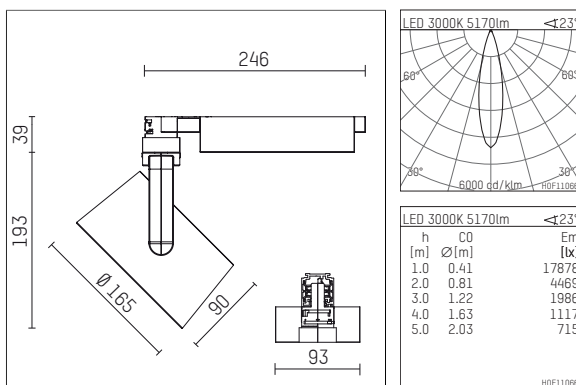

116 553 03 906 D | silver

lo.nely 4
spotlight
LED | 69 W 3000 K

- spotlight lo.nely 4
- with 3 circuit DALI adapter
- for Hoffmeister control.x tracks
- circuit selection is possible while adapter is inserted into the track
- passive thermo management
- with LED 5850 lm
- colour temperature: 3000 K
- colour rendering index: CRI >90
- L90 / B10 (50.000h)
- SDCM < 2
- net luminous flux: 5170 lm
- total load: 69 W
- luminous efficacy: 74,9 lm/W
- medium
- beam angle: 25 °
- LED power unit integrated in adapter, electronic (DALI), 220-240 V, 0/50/60 Hz
- dimmable
- dimming range: 100-5 %
- housing of die cast aluminium
- adapter of fibreglass reinforced thermoplastic
- safety glass, clear
- color-, protection- and conversion-filters are available as accessory
- length: 246 mm, width: 93 mm, height: 232 mm
- rotatable 360°, 95° tiltable (can be fixed)
- weight: 2,15 kg
- protection rating: IP20
- protection class I
- 5 years Hoffmeister warranty
- Made in Germany
- maximum ambient temperature: 35 ° C
- certificates: manufactured according to DIN VDE 0711 / EN 60598, CE
- colour: silver
- 116 553 03 906 D

Additional optional accessory components

description accessory general	dimensions in mm	item number	pic.-No.
honeycomb louver für Strahler lo.nely Größe 4		116 578 00 000	01
sculpture lens for spotlights lo.nely size 4	Ø: 146,5	116 571 00 000	02
soft.shape lens for spotlights lo.nely size 4	Ø: 146,5	116 570 00 000	03
soft.spot lens for spotlights lo.nely size 4	Ø: 146,5	116 574 00 000	03
prismatic glass for spotlights lo.nely size 4	Ø: 146,5	116 573 00 000	04
wide flood structured glas for spotlights lo.nely size 4	Ø: 146,5	116 572 00 000	02