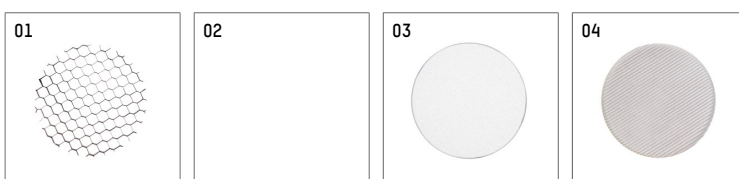

116 553 03 906 D | silver

lo.nely 4
spotlight
LED | 69 W 3000 K

- spotlight lo.nely 4
- with 3 circuit DALI adapter
- for Hoffmeister control.x tracks
- circuit selection is possible while adapter is inserted into the track
- passive thermo management
- with LED 5850 lm
- colour temperature: 3000 K
- colour rendering index: CRI >90
- L90 / B10 (50.000h)
- SDCM < 2
- net luminous flux: 5170 lm
- total load: 69 W
- luminous efficacy: 74,9 lm/W
- medium
- beam angle: 25 °
- LED power unit integrated in adapter, electronic (DALI), 220-240 V, 0/50/60 Hz
- dimmable
- dimming range: 100-5 %
- housing of die cast aluminium
- adapter of fibreglass reinforced thermoplastic
- safety glass, clear
- color-, protection- and conversion-filters are available as accessory
- length: 246 mm, width: 93 mm, height: 232 mm
- rotatable 360°, 95° tiltable (can be fixed)
- weight: 2,15 kg
- protection rating: IP20
- protection class I
- 5 years Hoffmeister warranty
- Made in Germany
- maximum ambient temperature: 35 ° C
- certificates: manufactured according to DIN VDE 0711 / EN 60598, CE
- colour: silver
- 116 553 03 906 D

Additional optional accessory components

description accessory general	dimensions in mm	item number	pic.-No.
honeycomb louver für Strahler lo.nely Größe 4		116 578 00 000	01
sculpture lens for spotlights lo.nely size 4	Ø: 146,5	116 571 00 000	02
soft.shape lens for spotlights lo.nely size 4	Ø: 146,5	116 570 00 000	03
soft.spot lens for spotlights lo.nely size 4	Ø: 146,5	116 574 00 000	03
prismatic glass for spotlights lo.nely size 4	Ø: 146,5	116 573 00 000	04
wide flood structured glas for spotlights lo.nely size 4	Ø: 146,5	116 572 00 000	02