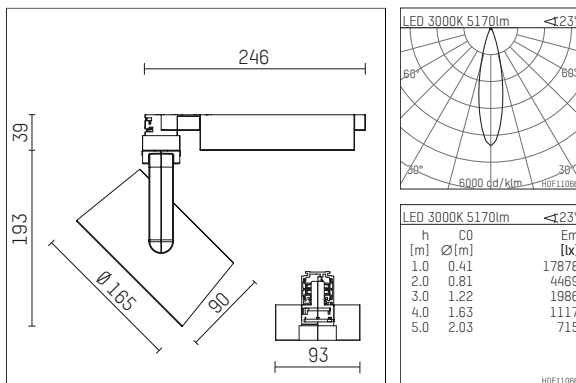

116 553 03 910 D | white

lo.nely 4
spotlight
LED | 69 W 3000 K

- spotlight lo.nely 4
- with 3 circuit DALI adapter
- for Hoffmeister control.x tracks
- circuit selection is possible while adapter is inserted into the track
- passive thermo management
- with LED 5850 lm
- colour temperature: 3000 K
- colour rendering index: CRI >90
- L90 / B10 (50.000h)
- SDCM < 2
- net luminous flux: 5170 lm
- total load: 69 W
- luminous efficacy: 74,9 lm/W
- medium
- beam angle: 25 °
- LED power unit integrated in adapter, electronic (DALI), 220-240 V, 0/50/60 Hz
- dimmable
- dimming range: 100-5 %
- housing of die cast aluminium
- adapter of fibreglass reinforced thermoplastic
- safety glass, clear
- color-, protection- and conversion-filters are available as accessory
- length: 246 mm, width: 93 mm, height: 232 mm
- rotatable 360°, 95° tiltable (can be fixed)
- weight: 2,15 kg
- protection rating: IP20
- protection class I
- 5 years Hoffmeister warranty
- Made in Germany
- maximum ambient temperature: 35 ° C
- certificates: manufactured according to DIN VDE 0711 / EN 60598, CE
- colour: white (RAL9016)
- 116 553 03 910 D

Additional optional accessory components

description accessory general	dimensions in mm	item number	pic.-No.
honeycomb louver für Strahler lo.nely Größe 4		116 578 00 000	01
sculpture lens for spotlights lo.nely size 4	Ø: 146,5	116 571 00 000	02
soft.shape lens for spotlights lo.nely size 4	Ø: 146,5	116 570 00 000	03
soft.spot lens for spotlights lo.nely size 4	Ø: 146,5	116 574 00 000	03
prismatic glass for spotlights lo.nely size 4	Ø: 146,5	116 573 00 000	04
wide flood structured glas for spotlights lo.nely size 4	Ø: 146,5	116 572 00 000	02