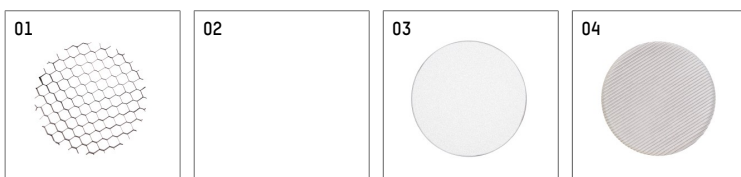

116 553 03 910 D | white

lo.nely 4
spotlight
LED | 69 W 3000 K

- spotlight lo.nely 4
- with 3 circuit DALI adapter
- for Hoffmeister control.x tracks
- circuit selection is possible while adapter is inserted into the track
- passive thermo management
- with LED 5850 lm
- colour temperature: 3000 K
- colour rendering index: CRI >90
- L90 / B10 (50.000h)
- SDCM < 2
- net luminous flux: 5170 lm
- total load: 69 W
- luminous efficacy: 74,9 lm/W
- medium
- beam angle: 25 °
- LED power unit integrated in adapter, electronic (DALI), 220-240 V, 0/50/60 Hz
- dimmable
- dimming range: 100-5 %
- housing of die cast aluminium
- adapter of fibreglass reinforced thermoplastic
- safety glass, clear
- color-, protection- and conversion-filters are available as accessory
- length: 246 mm, width: 93 mm, height: 232 mm
- rotatable 360°, 95° tiltable (can be fixed)
- weight: 2,15 kg
- protection rating: IP20
- protection class I
- 5 years Hoffmeister warranty
- Made in Germany
- maximum ambient temperature: 35 ° C
- certificates: manufactured according to DIN VDE 0711 / EN 60598, CE
- colour: white (RAL9016)
- 116 553 03 910 D

Additional optional accessory components

description accessory general	dimensions in mm	item number	pic.-No.
honeycomb louver für Strahler lo.nely Größe 4		116 578 00 000	01
sculpture lens for spotlights lo.nely size 4	Ø: 146,5	116 571 00 000	02
soft.shape lens for spotlights lo.nely size 4	Ø: 146,5	116 570 00 000	03
soft.spot lens for spotlights lo.nely size 4	Ø: 146,5	116 574 00 000	03
prismatic glass for spotlights lo.nely size 4	Ø: 146,5	116 573 00 000	04
wide flood structured glas for spotlights lo.nely size 4	Ø: 146,5	116 572 00 000	02