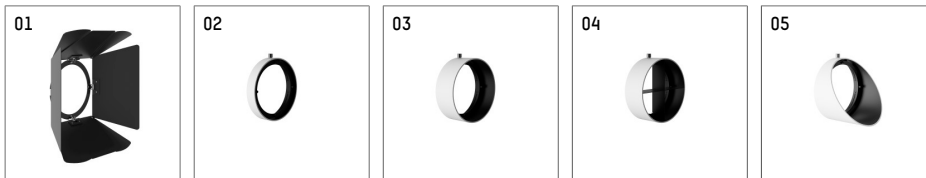

116 553 03 910 D | white

lo.nely 4
spotlight
LED | 69 W 3000 K

- spotlight lo.nely 4
- with 3 circuit DALI adapter
- for Hoffmeister control.x tracks
- circuit selection is possible while adapter is inserted into the track
- passive thermo management
- with LED 5850 lm
- colour temperature: 3000 K
- colour rendering index: CRI >90
- L90 / B10 (50.000h)
- SDCM < 2
- net luminous flux: 5170 lm
- total load: 69 W
- luminous efficacy: 74,9 lm/W
- medium
- beam angle: 25 °
- LED power unit integrated in adapter, electronic (DALI), 220-240 V, 0/50/60 Hz
- dimmable
- dimming range: 100-5 %
- housing of die cast aluminium
- adapter of fibreglass reinforced thermoplastic
- safety glass, clear
- color-, protection- and conversion-filters are available as accessory
- length: 246 mm, width: 93 mm, height: 232 mm
- rotatable 360°, 95° tiltable (can be fixed)
- weight: 2,15 kg
- protection rating: IP20
- protection class I
- 5 years Hoffmeister warranty
- Made in Germany
- maximum ambient temperature: 35 ° C
- certificates: manufactured according to DIN VDE 0711 / EN 60598, CE
- colour: white (RAL9016)
- 116 553 03 910 D

- Overview of accessories on the following page / s

116 553 03 910 D
accessory

Optional accessories

description accessory general	dimensions in mm	item number	pic.-No.
antiglare flaps, 8-leaf barn door with connection ring 11656000721 (black) for spotlights lo.nely size 4		116 564 00 721	01
connection ring suitable for attachment of accessories for spotlights lo.nely size 4		116 560 00 910	02
tube screen suitable for attachment of accessories for spotlights lo.nely size 4		116 561 00 910	03
connection tube with cross louver suitable for attachment of accessories for spotlights lo.nely size 4		116 562 00 910	04
visor suitable for attachment of accessories for spotlights lo.nely size 4		116 563 00 910	05