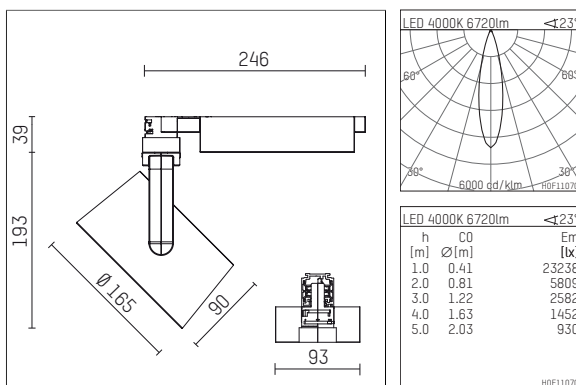

116 553 04 721 D | black

lo.nely 4
spotlight
LED | 69 W 4000 K

- spotlight lo.nely 4
- with 3 circuit DALI adapter
- for Hoffmeister control.x tracks
- circuit selection is possible while adapter is inserted into the track
- passive thermo management
- with LED 7600 lm
- colour temperature: 4000 K
- colour rendering index: CRI >80
- L90 / B10 (50.000h)
- SDCM < 2
- net luminous flux: 6720 lm
- total load: 69 W
- luminous efficacy: 97,4 lm/W
- medium
- beam angle: 25 °
- LED power unit integrated in adapter, electronic (DALI), 220-240 V, 0/50/60 Hz
- dimmable
- dimming range: 100-5 %
- housing of die cast aluminium
- adapter of fibreglass reinforced thermoplastic
- safety glass, clear
- color-, protection- and conversion-filters are available as accessory
- length: 246 mm, width: 93 mm, height: 232 mm
- rotatable 360°, 95° tiltable (can be fixed)
- weight: 2,15 kg
- protection rating: IP20
- protection class I
- 5 years Hoffmeister warranty
- Made in Germany
- maximum ambient temperature: 35 ° C
- certificates: manufactured according to DIN VDE 0711 / EN 60598, CE
- colour: black
- 116 553 04 721 D

Additional optional accessory components

description accessory general	dimensions in mm	item number	pic.-No.
honeycomb louver für Strahler lo.nely Größe 4		116 578 00 000	01
sculpture lens for spotlights lo.nely size 4	Ø: 146,5	116 571 00 000	02
soft.shape lens for spotlights lo.nely size 4	Ø: 146,5	116 570 00 000	03
soft.spot lens for spotlights lo.nely size 4	Ø: 146,5	116 574 00 000	03
prismatic glass for spotlights lo.nely size 4	Ø: 146,5	116 573 00 000	04
wide flood structured glas for spotlights lo.nely size 4	Ø: 146,5	116 572 00 000	02