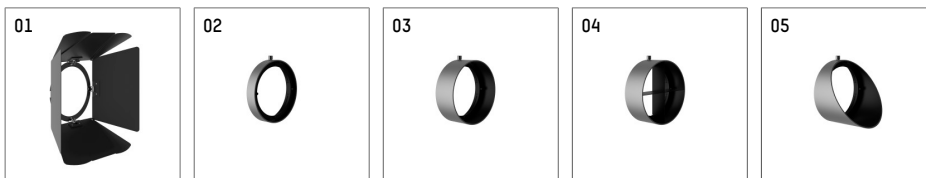

116 553 04 906 D | silver

lo.nely 4
spotlight
LED | 69 W 4000 K

- spotlight lo.nely 4
- with 3 circuit DALI adapter
- for Hoffmeister control.x tracks
- circuit selection is possible while adapter is inserted into the track
- passive thermo management
- with LED 7600 lm
- colour temperature: 4000 K
- colour rendering index: CRI >80
- L90 / B10 (50.000h)
- SDCM < 2
- net luminous flux: 6720 lm
- total load: 69 W
- luminous efficacy: 97,4 lm/W
- medium
- beam angle: 25 °
- LED power unit integrated in adapter, electronic (DALI), 220-240 V, 0/50/60 Hz
- dimmable
- dimming range: 100-5 %
- housing of die cast aluminium
- adapter of fibreglass reinforced thermoplastic
- safety glass, clear
- color-, protection- and conversion-filters are available as accessory
- length: 246 mm, width: 93 mm, height: 232 mm
- rotatable 360°, 95° tiltable (can be fixed)
- weight: 2,15 kg
- protection rating: IP20
- protection class I
- 5 years Hoffmeister warranty
- Made in Germany
- maximum ambient temperature: 35 ° C
- certificates: manufactured according to DIN VDE 0711 / EN 60598, CE
- colour: silver
- 116 553 04 906 D

- Overview of accessories on the following page / s

116 553 04 906 D
accessory

Optional accessories

description accessory general	dimensions in mm	item number	pic.-No.
antiglare flaps, 8-leaf barn door with connection ring 11656000721 (black) for spotlights lo.nely size 4		116 564 00 721	01
connection ring suitable for attachment of accessories for spotlights lo.nely size 4		116 560 00 906	02
tube screen suitable for attachment of accessories for spotlights lo.nely size 4		116 561 00 906	03
connection tube with cross louver suitable for attachment of accessories for spotlights lo.nely size 4		116 562 00 906	04
visor suitable for attachment of accessories for spotlights lo.nely size 4		116 563 00 906	05