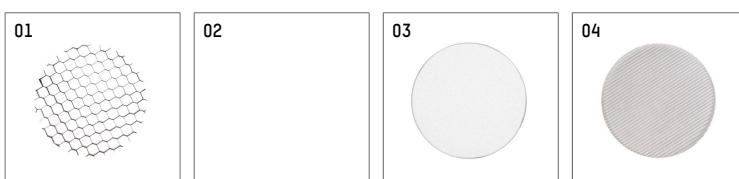

116 553 04 906 D | silver

lo.nely 4
spotlight
LED | 69 W 4000 K

- spotlight lo.nely 4
- with 3 circuit DALI adapter
- for Hoffmeister control.x tracks
- circuit selection is possible while adapter is inserted into the track
- passive thermo management
- with LED 7600 lm
- colour temperature: 4000 K
- colour rendering index: CRI >80
- L90 / B10 (50.000h)
- SDCM < 2
- net luminous flux: 6720 lm
- total load: 69 W
- luminous efficacy: 97,4 lm/W
- medium
- beam angle: 25 °
- LED power unit integrated in adapter, electronic (DALI), 220-240 V, 0/50/60 Hz
- dimmable
- dimming range: 100-5 %
- housing of die cast aluminium
- adapter of fibreglass reinforced thermoplastic
- safety glass, clear
- color-, protection- and conversion-filters are available as accessory
- length: 246 mm, width: 93 mm, height: 232 mm
- rotatable 360°, 95° tiltable (can be fixed)
- weight: 2,15 kg
- protection rating: IP20
- protection class I
- 5 years Hoffmeister warranty
- Made in Germany
- maximum ambient temperature: 35 ° C
- certificates: manufactured according to DIN VDE 0711 / EN 60598, CE
- colour: silver
- 116 553 04 906 D

Additional optional accessory components

description accessory general	dimensions in mm	item number	pic.-No.
honeycomb louver für Strahler lo.nely Größe 4		116 578 00 000	01
sculpture lens for spotlights lo.nely size 4	Ø: 146,5	116 571 00 000	02
soft.shape lens for spotlights lo.nely size 4	Ø: 146,5	116 570 00 000	03
soft.spot lens for spotlights lo.nely size 4	Ø: 146,5	116 574 00 000	03
prismatic glass for spotlights lo.nely size 4	Ø: 146,5	116 573 00 000	04
wide flood structured glas for spotlights lo.nely size 4	Ø: 146,5	116 572 00 000	02