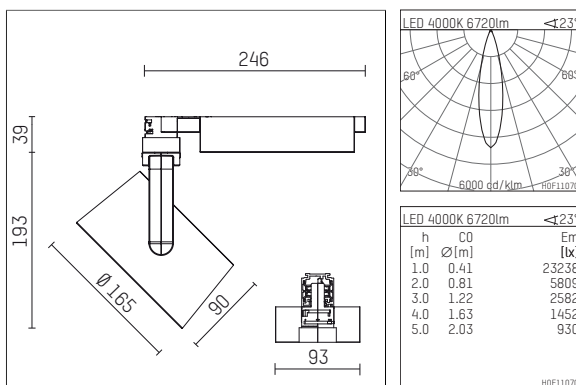

116 553 04 906 D | silver

lo.nely 4
spotlight
LED | 69 W 4000 K

- spotlight lo.nely 4
- with 3 circuit DALI adapter
- for Hoffmeister control.x tracks
- circuit selection is possible while adapter is inserted into the track
- passive thermo management
- with LED 7600 lm
- colour temperature: 4000 K
- colour rendering index: CRI >80
- L90 / B10 (50.000h)
- SDCM < 2
- net luminous flux: 6720 lm
- total load: 69 W
- luminous efficacy: 97,4 lm/W
- medium
- beam angle: 25 °
- LED power unit integrated in adapter, electronic (DALI), 220-240 V, 0/50/60 Hz
- dimmable
- dimming range: 100-5 %
- housing of die cast aluminium
- adapter of fibreglass reinforced thermoplastic
- safety glass, clear
- color-, protection- and conversion-filters are available as accessory
- length: 246 mm, width: 93 mm, height: 232 mm
- rotatable 360°, 95° tiltable (can be fixed)
- weight: 2,15 kg
- protection rating: IP20
- protection class I
- 5 years Hoffmeister warranty
- Made in Germany
- maximum ambient temperature: 35 ° C
- certificates: manufactured according to DIN VDE 0711 / EN 60598, CE
- colour: silver
- 116 553 04 906 D

Additional optional accessory components

description accessory general	dimensions in mm	item number	pic.-No.
honeycomb louver für Strahler lo.nely Größe 4		116 578 00 000	01
sculpture lens for spotlights lo.nely size 4	Ø: 146,5	116 571 00 000	02
soft.shape lens for spotlights lo.nely size 4	Ø: 146,5	116 570 00 000	03
soft.spot lens for spotlights lo.nely size 4	Ø: 146,5	116 574 00 000	03
prismatic glass for spotlights lo.nely size 4	Ø: 146,5	116 573 00 000	04
wide flood structured glas for spotlights lo.nely size 4	Ø: 146,5	116 572 00 000	02