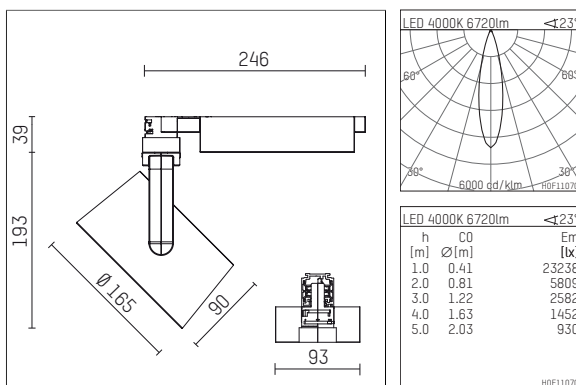

116 553 04 910 D | white

lo.nely 4
spotlight
LED | 69 W 4000 K

- spotlight lo.nely 4
- with 3 circuit DALI adapter
- for Hoffmeister control.x tracks
- circuit selection is possible while adapter is inserted into the track
- passive thermo management
- with LED 7600 lm
- colour temperature: 4000 K
- colour rendering index: CRI >80
- L90 / B10 (50.000h)
- SDCM < 2
- net luminous flux: 6720 lm
- total load: 69 W
- luminous efficacy: 97,4 lm/W
- medium
- beam angle: 25 °
- LED power unit integrated in adapter, electronic (DALI), 220-240 V, 0/50/60 Hz
- dimmable
- dimming range: 100-5 %
- housing of die cast aluminium
- adapter of fibreglass reinforced thermoplastic
- safety glass, clear
- color-, protection- and conversion-filters are available as accessory
- length: 246 mm, width: 93 mm, height: 232 mm
- rotatable 360°, 95° tiltable (can be fixed)
- weight: 2,15 kg
- protection rating: IP20
- protection class I
- 5 years Hoffmeister warranty
- Made in Germany
- maximum ambient temperature: 35 ° C
- certificates: manufactured according to DIN VDE 0711 / EN 60598, CE
- colour: white (RAL9016)
- 116 553 04 910 D

Additional optional accessory components

description accessory general	dimensions in mm	item number	pic.-No.
honeycomb louver für Strahler lo.nely Größe 4		116 578 00 000	01
sculpture lens for spotlights lo.nely size 4	∅: 146,5	116 571 00 000	02
soft.shape lens for spotlights lo.nely size 4	∅: 146,5	116 570 00 000	03
soft.spot lens for spotlights lo.nely size 4	∅: 146,5	116 574 00 000	03
prismatic glass for spotlights lo.nely size 4	∅: 146,5	116 573 00 000	04
wide flood structured glas for spotlights lo.nely size 4	∅: 146,5	116 572 00 000	02