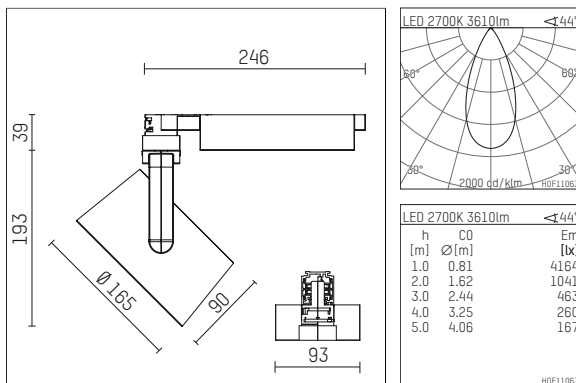

116 554 02 721 D | black

lo.nely 4
spotlight
LED | 69 W 2700 K

- spotlight lo.nely 4
- with 3 circuit DALI adapter
- for Hoffmeister control.x tracks
- circuit selection is possible while adapter is inserted into the track
- passive thermo management
- with LED 4500 lm
- colour temperature: 2700 K
- colour rendering index: CRI >90
- L90 / B10 (50.000h)
- SDCM < 3
- net luminous flux: 3610 lm
- total load: 69 W
- luminous efficacy: 52,3 lm/W
- flood
- beam angle: 45 °
- LED power unit integrated in adapter, electronic (DALI), 220-240 V, 0/50/60 Hz
- dimmable
- dimming range: 100-5 %
- housing of die cast aluminium
- adapter of fibreglass reinforced thermoplastic
- microprismatic filter with very high rate of light transmission
- color-, protection- and conversion-filters are available as accessory
- length: 246 mm, width: 93 mm, height: 232 mm
- rotatable 360°, 95° tilttable (can be fixed)
- weight: 2,15 kg
- protection rating: IP20
- protection class I
- 5 years Hoffmeister warranty
- Made in Germany
- maximum ambient temperature: 35 ° C
- certificates: manufactured according to DIN VDE 0711 / EN 60598, CE
- colour: black
- 116 554 02 721 D

Additional optional accessory components

description accessory general	dimensions in mm	item number	pic.-No.
honeycomb louver für Strahler lo.nely Größe 4		116 578 00 000	01
sculpture lens for spotlights lo.nely size 4	Ø: 146,5	116 571 00 000	02
soft.shape lens for spotlights lo.nely size 4	Ø: 146,5	116 570 00 000	03
soft.spot lens for spotlights lo.nely size 4	Ø: 146,5	116 574 00 000	03
prismatic glass for spotlights lo.nely size 4	Ø: 146,5	116 573 00 000	04
wide flood structured glas for spotlights lo.nely size 4	Ø: 146,5	116 572 00 000	02