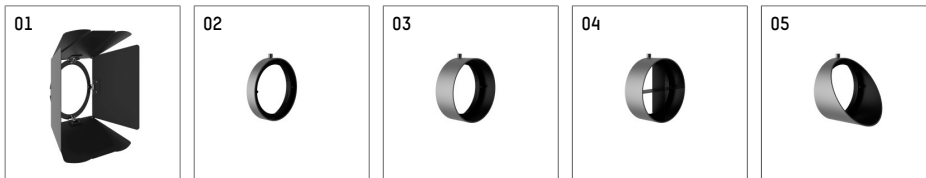

## 116 554 02 906 D | silver

lo.nely 4  
spotlight  
LED | 69 W 2700 K

- spotlight lo.nely 4
- with 3 circuit DALI adapter
- for Hoffmeister control.x tracks
- circuit selection is possible while adapter is inserted into the track
- passive thermo management
- with LED 4500 lm
- colour temperature: 2700 K
- colour rendering index: CRI >90
- L90 / B10 (50.000h)
- SDCM < 3
- net luminous flux: 3610 lm
- total load: 69 W
- luminous efficacy: 52,3 lm/W
- flood
- beam angle: 45 °
- LED power unit integrated in adapter, electronic (DALI), 220-240 V, 0/50/60 Hz
- dimmable
- dimming range: 100-5 %
- housing of die cast aluminium
- adapter of fibreglass reinforced thermoplastic
- microprismatic filter with very high rate of light transmission
- color-, protection- and conversion-filters are available as accessory
- length: 246 mm, width: 93 mm, height: 232 mm
- rotatable 360°, 95° tilttable (can be fixed)
- weight: 2,15 kg
- protection rating: IP20
- protection class I
- 5 years Hoffmeister warranty
- Made in Germany
- maximum ambient temperature: 35 ° C
- certificates: manufactured according to DIN VDE 0711 / EN 60598, CE
- colour: silver
- 116 554 02 906 D

### Optional accessories

description accessory general	dimensions in mm	item number	pic.-No.
antiglare flaps, 8-leaf barn door with connection ring 11656000721 (black) for spotlights lo.nely size 4		116 564 00 721	01
connection ring suitable for attachment of accessories for spotlights lo.nely size 4		116 560 00 906	02
tube screen suitable for attachment of accessories for spotlights lo.nely size 4		116 561 00 906	03
connection tube with cross louver suitable for attachment of accessories for spotlights lo.nely size 4		116 562 00 906	04
visor suitable for attachment of accessories for spotlights lo.nely size 4		116 563 00 906	05