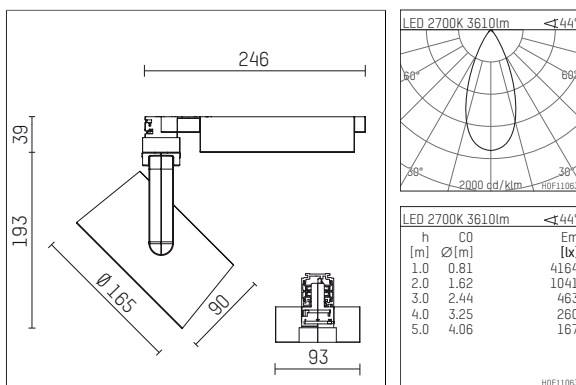

## 116 554 02 906 D | silver

lo.nely 4  
spotlight  
LED | 69 W 2700 K

- spotlight lo.nely 4
- with 3 circuit DALI adapter
- for Hoffmeister control.x tracks
- circuit selection is possible while adapter is inserted into the track
- passive thermo management
- with LED 4500 lm
- colour temperature: 2700 K
- colour rendering index: CRI >90
- L90 / B10 (50.000h)
- SDCM < 3
- net luminous flux: 3610 lm
- total load: 69 W
- luminous efficacy: 52,3 lm/W
- flood
- beam angle: 45 °
- LED power unit integrated in adapter, electronic (DALI), 220-240 V, 0/50/60 Hz
- dimmable
- dimming range: 100-5 %
- housing of die cast aluminium
- adapter of fibreglass reinforced thermoplastic
- microprismatic filter with very high rate of light transmission
- color-, protection- and conversion-filters are available as accessory
- length: 246 mm, width: 93 mm, height: 232 mm
- rotatable 360°, 95° tilttable (can be fixed)
- weight: 2,15 kg
- protection rating: IP20
- protection class I
- 5 years Hoffmeister warranty
- Made in Germany
- maximum ambient temperature: 35 ° C
- certificates: manufactured according to DIN VDE 0711 / EN 60598, CE
- colour: silver
- 116 554 02 906 D

### Additional optional accessory components

description accessory general	dimensions in mm	item number	pic.-No.
honeycomb louver für Strahler lo.nely Größe 4		116 578 00 000	01
sculpture lens for spotlights lo.nely size 4	Ø: 146,5	116 571 00 000	02
soft.shape lens for spotlights lo.nely size 4	Ø: 146,5	116 570 00 000	03
soft.spot lens for spotlights lo.nely size 4	Ø: 146,5	116 574 00 000	03
prismatic glass for spotlights lo.nely size 4	Ø: 146,5	116 573 00 000	04
wide flood structured glas for spotlights lo.nely size 4	Ø: 146,5	116 572 00 000	02